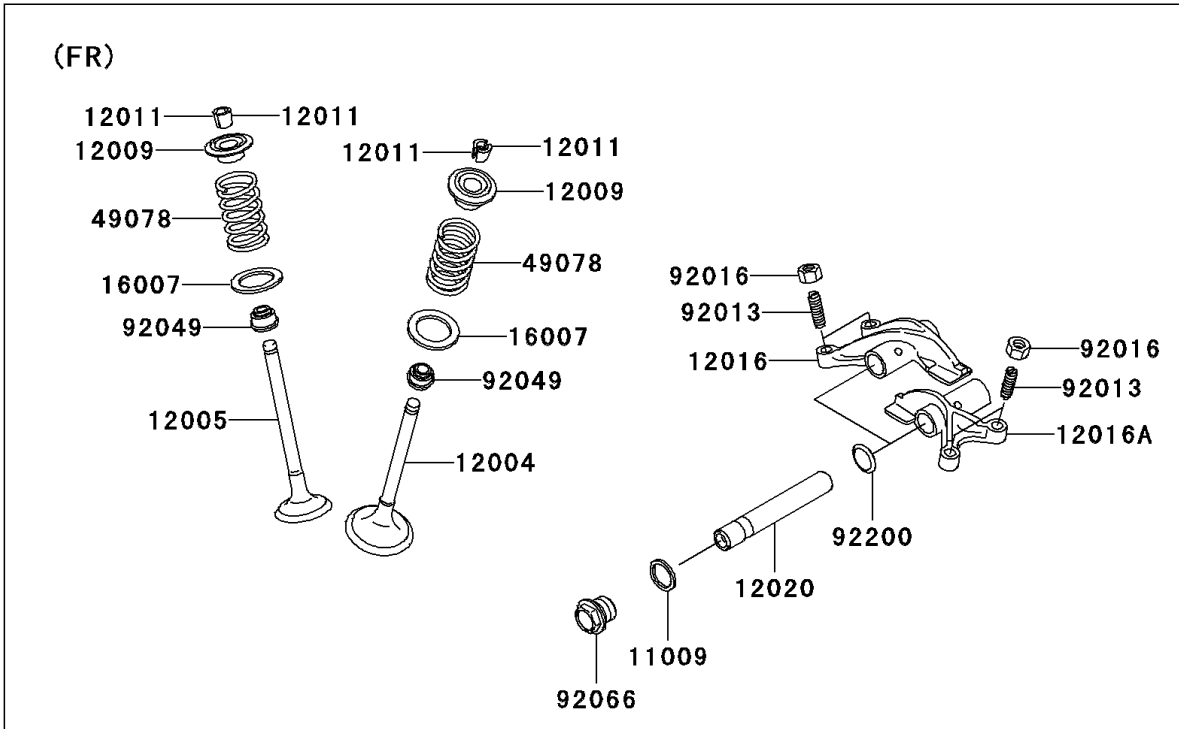

2009 Brute Force 750 4x4i Hardwoods Green HD PARTS DIAGRAM

Valve(s)

E1210

2009 Brute Force 750 4x4i Hardwoods Green HD PARTS LIST

Valve(s)

ITEM NAME	PART NUMBER	QUANTITY
GASKET,14X18X1.5 (Ref # 11009)	11009-1430	4
VALVE-INTAKE (Ref # 12004)	12004-0007	4
VALVE-EXHAUST (Ref # 12005)	12005-0047	4
RETAINER-VALVE SPRING (Ref # 12009)	12009-1056	8
COLLET (Ref # 12011)	12011-1051	16
ARM-ROCKER,EXHAUST (Ref # 12016)	12016-1128	2
ARM-ROCKER,INTAKE (Ref # 12016A)	12016-1129	2
SHAFT-ROCKER (Ref # 12020)	12020-0004	4
SEAT-SPRING,17.5X23.8X0.5 (Ref # 16007)	16007-1178	8
SPRING-ENGINE VALVE (Ref # 49078)	49078-0014	8
SCREW,6MM (Ref # 92013)	92013-009	8
NUT,6MM (Ref # 92016)	92016-061	8
SEAL-OIL,VSB58.558 (Ref # 92049)	92049-1218	8
PLUG,DRAIN (Ref # 92066)	92066-2196	4
WASHER,13X17X0.3 (Ref # 92200)	92200-1508	4