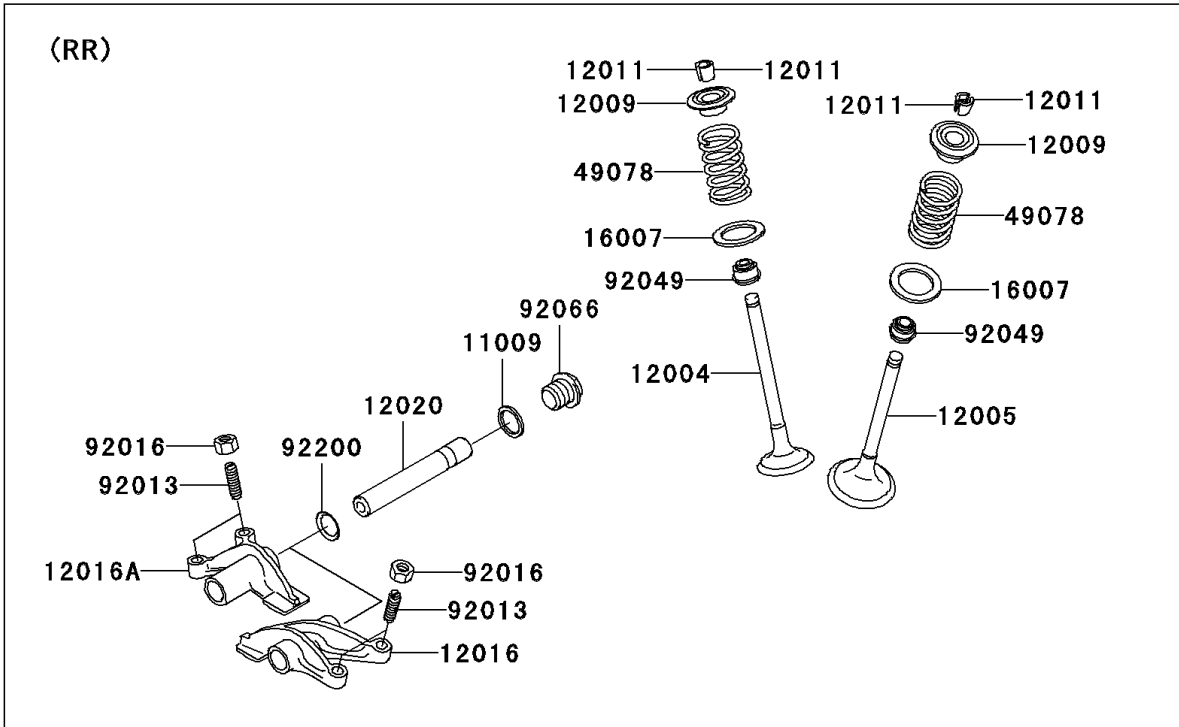

2009 Brute Force 750 4x4i Hardwoods Green HD PARTS DIAGRAM

Valve(s)

E1210

2009 Brute Force 750 4x4i Hardwoods Green HD PARTS LIST

Valve(s)

ITEM NAME	PART NUMBER	QUANTITY
GASKET,14X18X1.5 (Ref # 11009)	11009-1430	4
VALVE-INTAKE (Ref # 12004)	12004-0007	4
VALVE-EXHAUST (Ref # 12005)	12005-0047	4
RETAINER-VALVE SPRING (Ref # 12009)	12009-1056	8
COLLET (Ref # 12011)	12011-1051	16
ARM-ROCKER,EXHAUST (Ref # 12016)	12016-1128	2
ARM-ROCKER,INTAKE (Ref # 12016A)	12016-1129	2
SHAFT-ROCKER (Ref # 12020)	12020-0004	4
SEAT-SPRING,17.5X23.8X0.5 (Ref # 16007)	16007-1178	8
SPRING-ENGINE VALVE (Ref # 49078)	49078-0014	8
SCREW,6MM (Ref # 92013)	92013-009	8
NUT,6MM (Ref # 92016)	92016-061	8
SEAL-OIL,VSB58.558 (Ref # 92049)	92049-1218	8
PLUG,DRAIN (Ref # 92066)	92066-2196	4
WASHER,13X17X0.3 (Ref # 92200)	92200-1508	4