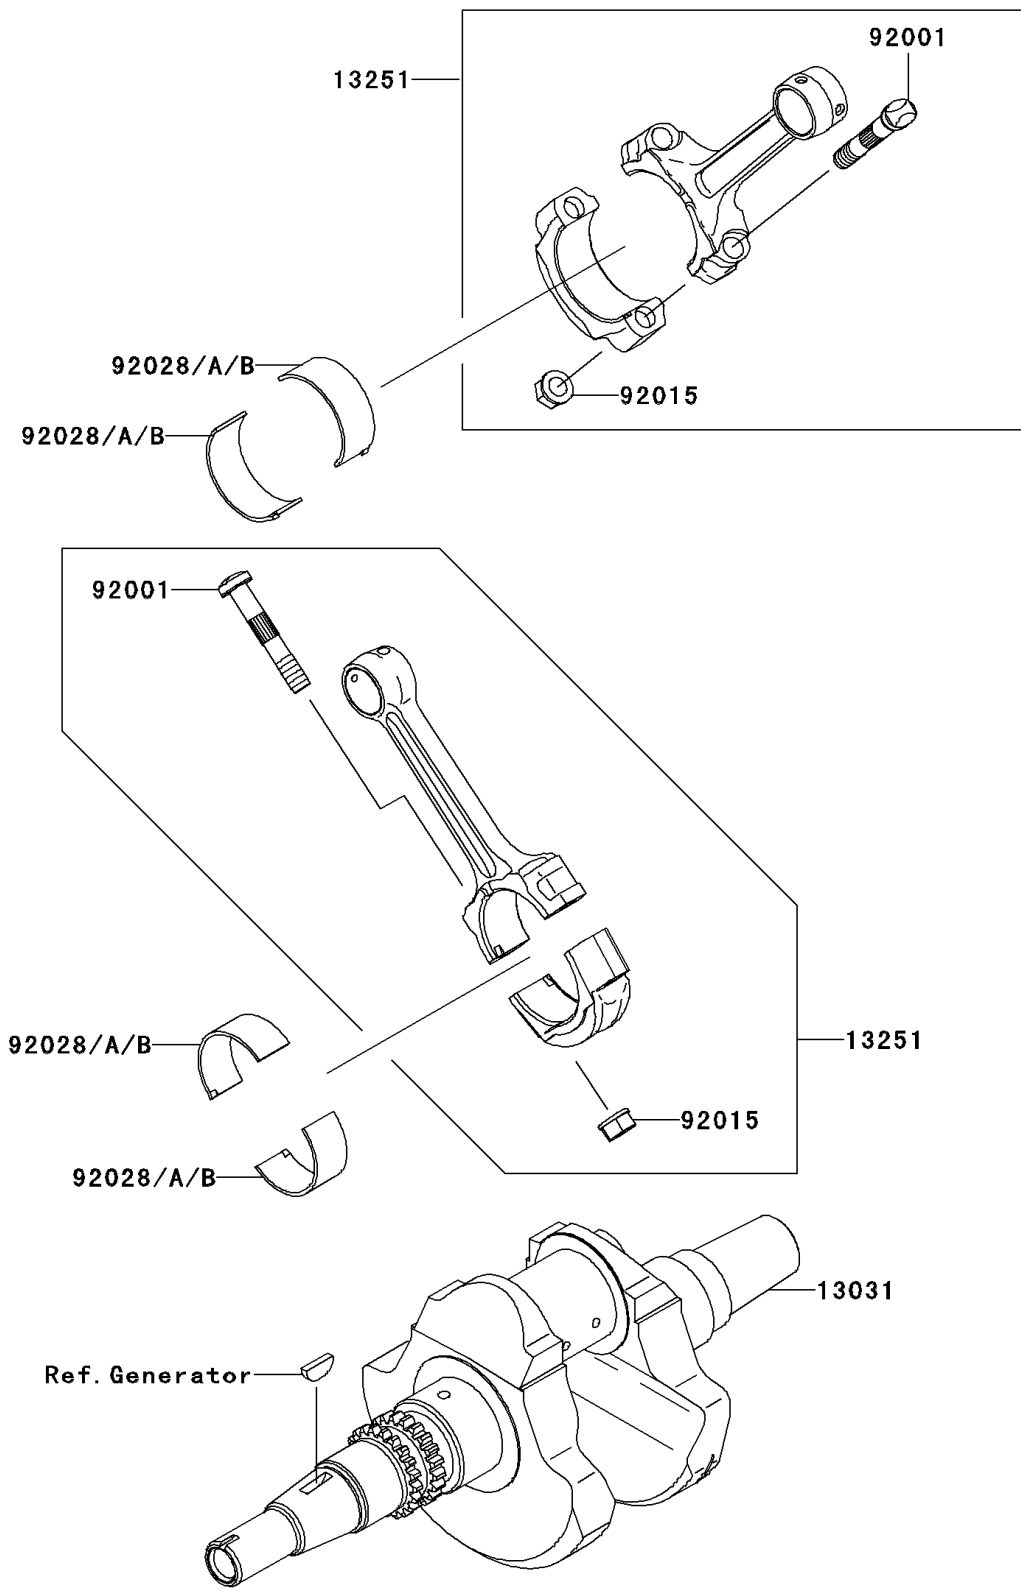

2008 Brute Force 750 4x4i NRA Outdoors PARTS DIAGRAM

Crankshaft

E1321

2008 Brute Force 750 4x4i NRA Outdoors PARTS LIST

Crankshaft

ITEM NAME	PART NUMBER	QUANTITY
CRANKSHAFT-COMP (Ref # 13031)	13031-0079	1
ROD-ASSY-CONNECTING (Ref # 13251)	13251-1143	2
BOLT,CONNECTING ROD (Ref # 92001)	92001-1980	4
NUT,FLANGED,8MM (Ref # 92015)	92015-1311	4
BUSHING,CONNECTING ROD,GREEN (Ref # 92028)	92028-1961	AR
BUSHING,CONNECTING ROD,YELLOW (Ref # 92028A)	92028-1962	4
BUSHING,CONNECTING ROD,BROWN (Ref # 92028B)	92028-1963	AR