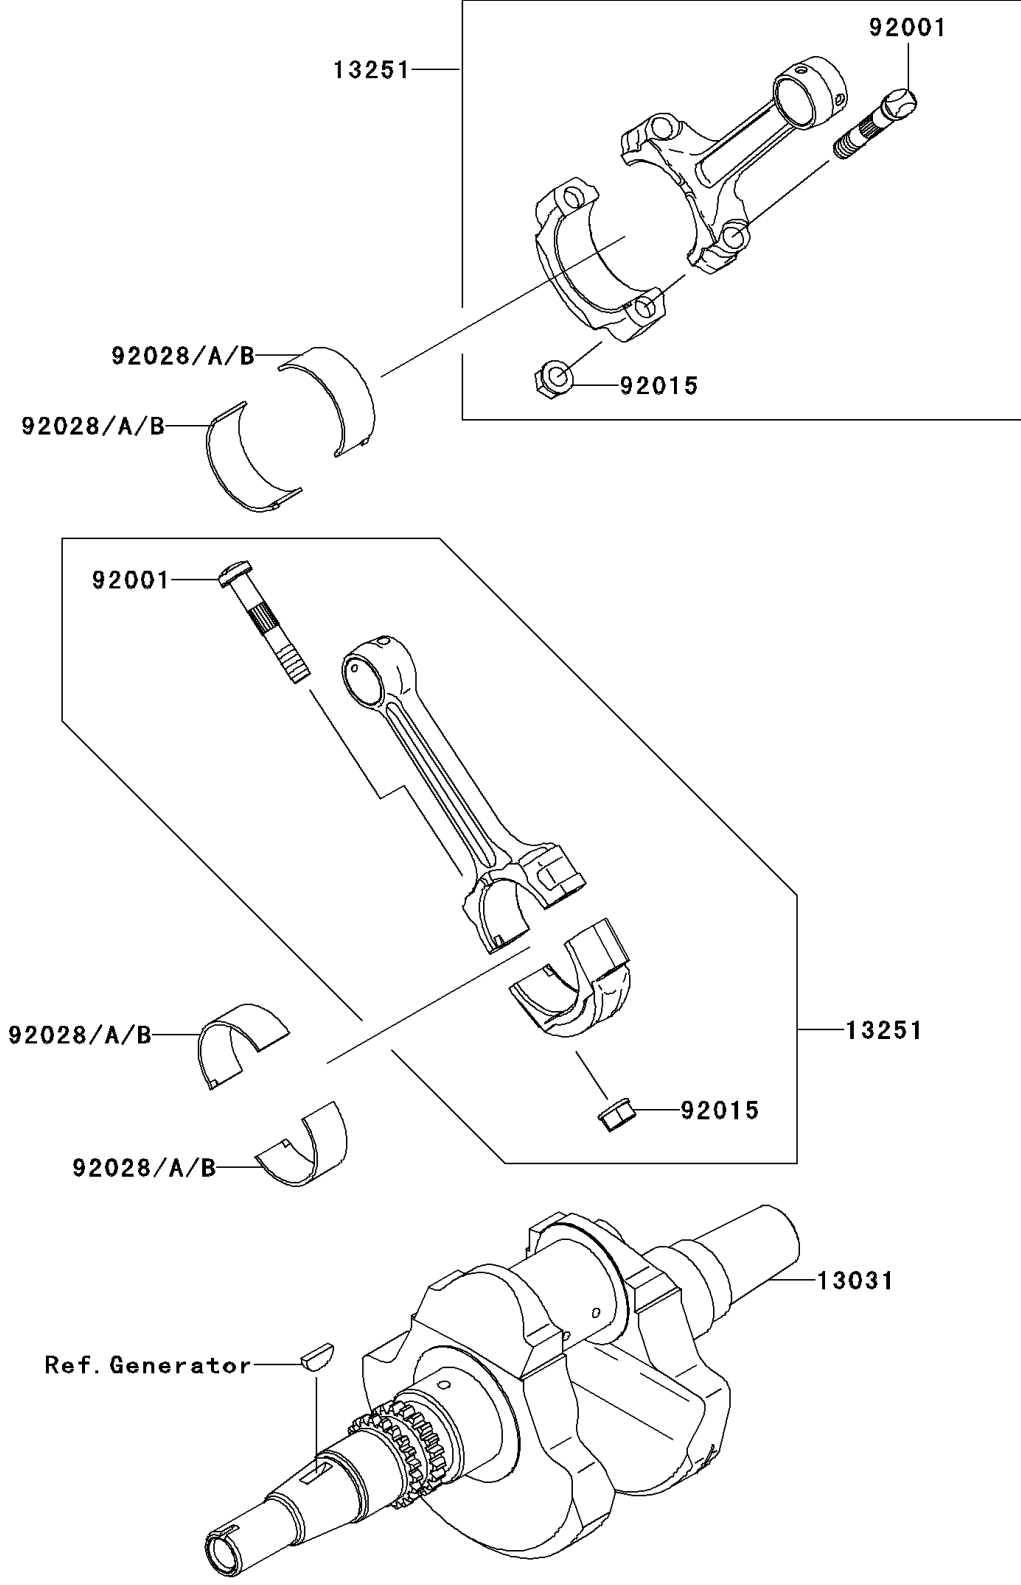

2008 Brute Force 750 4x4i NRA Outdoors PARTS DIAGRAM

Crankshaft

E1321

2008 Brute Force 750 4x4i NRA Outdoors PARTS LIST

Crankshaft

| ITEM NAME | PART NUMBER | QUANTITY |
|--|-------------|----------|
| CRANKSHAFT-COMP (Ref # 13031) | 13031-0079 | 1 |
| ROD-ASSY-CONNECTING (Ref # 13251) | 13251-1143 | 2 |
| BOLT,CONNECTING ROD (Ref # 92001) | 92001-1980 | 4 |
| NUT,FLANGED,8MM (Ref # 92015) | 92015-1311 | 4 |
| BUSHING,CONNECTING ROD,GREEN (Ref # 92028) | 92028-1961 | AR |
| BUSHING,CONNECTING ROD,YELLOW (Ref # 92028A) | 92028-1962 | 4 |
| BUSHING,CONNECTING ROD,BROWN (Ref # 92028B) | 92028-1963 | AR |