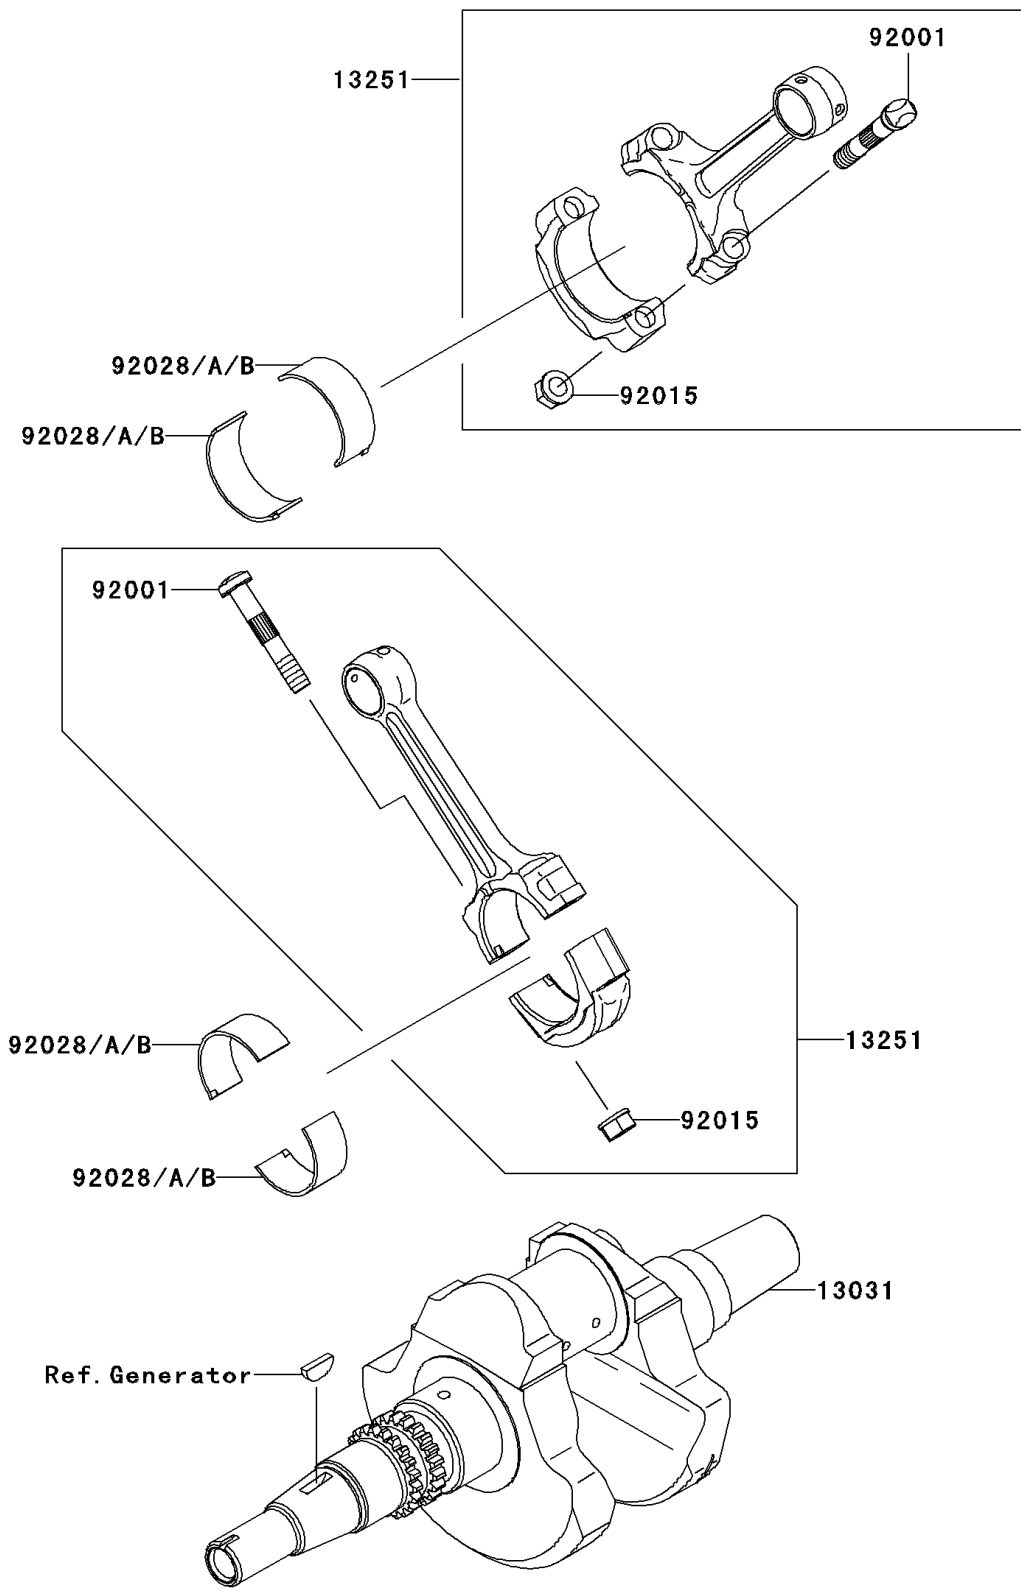

2009 Brute Force 750 4x4i Hardwoods Green HD PARTS DIAGRAM

Crankshaft

E1321

2009 Brute Force 750 4x4i Hardwoods Green HD PARTS LIST

Crankshaft

ITEM NAME	PART NUMBER	QUANTITY
CRANKSHAFT-COMP (Ref # 13031)	13031-0079	1
ROD-ASSY-CONNECTING (Ref # 13251)	13251-1143	2
BOLT,CONNECTING ROD (Ref # 92001)	92001-1980	4
NUT,FLANGED,8MM (Ref # 92015)	92015-1311	4
BUSHING,CONNECTING ROD,GREEN (Ref # 92028)	92028-1961	AR
BUSHING,CONNECTING ROD,YELLOW (Ref # 92028A)	92028-1962	4
BUSHING,CONNECTING ROD,BROWN (Ref # 92028B)	92028-1963	AR