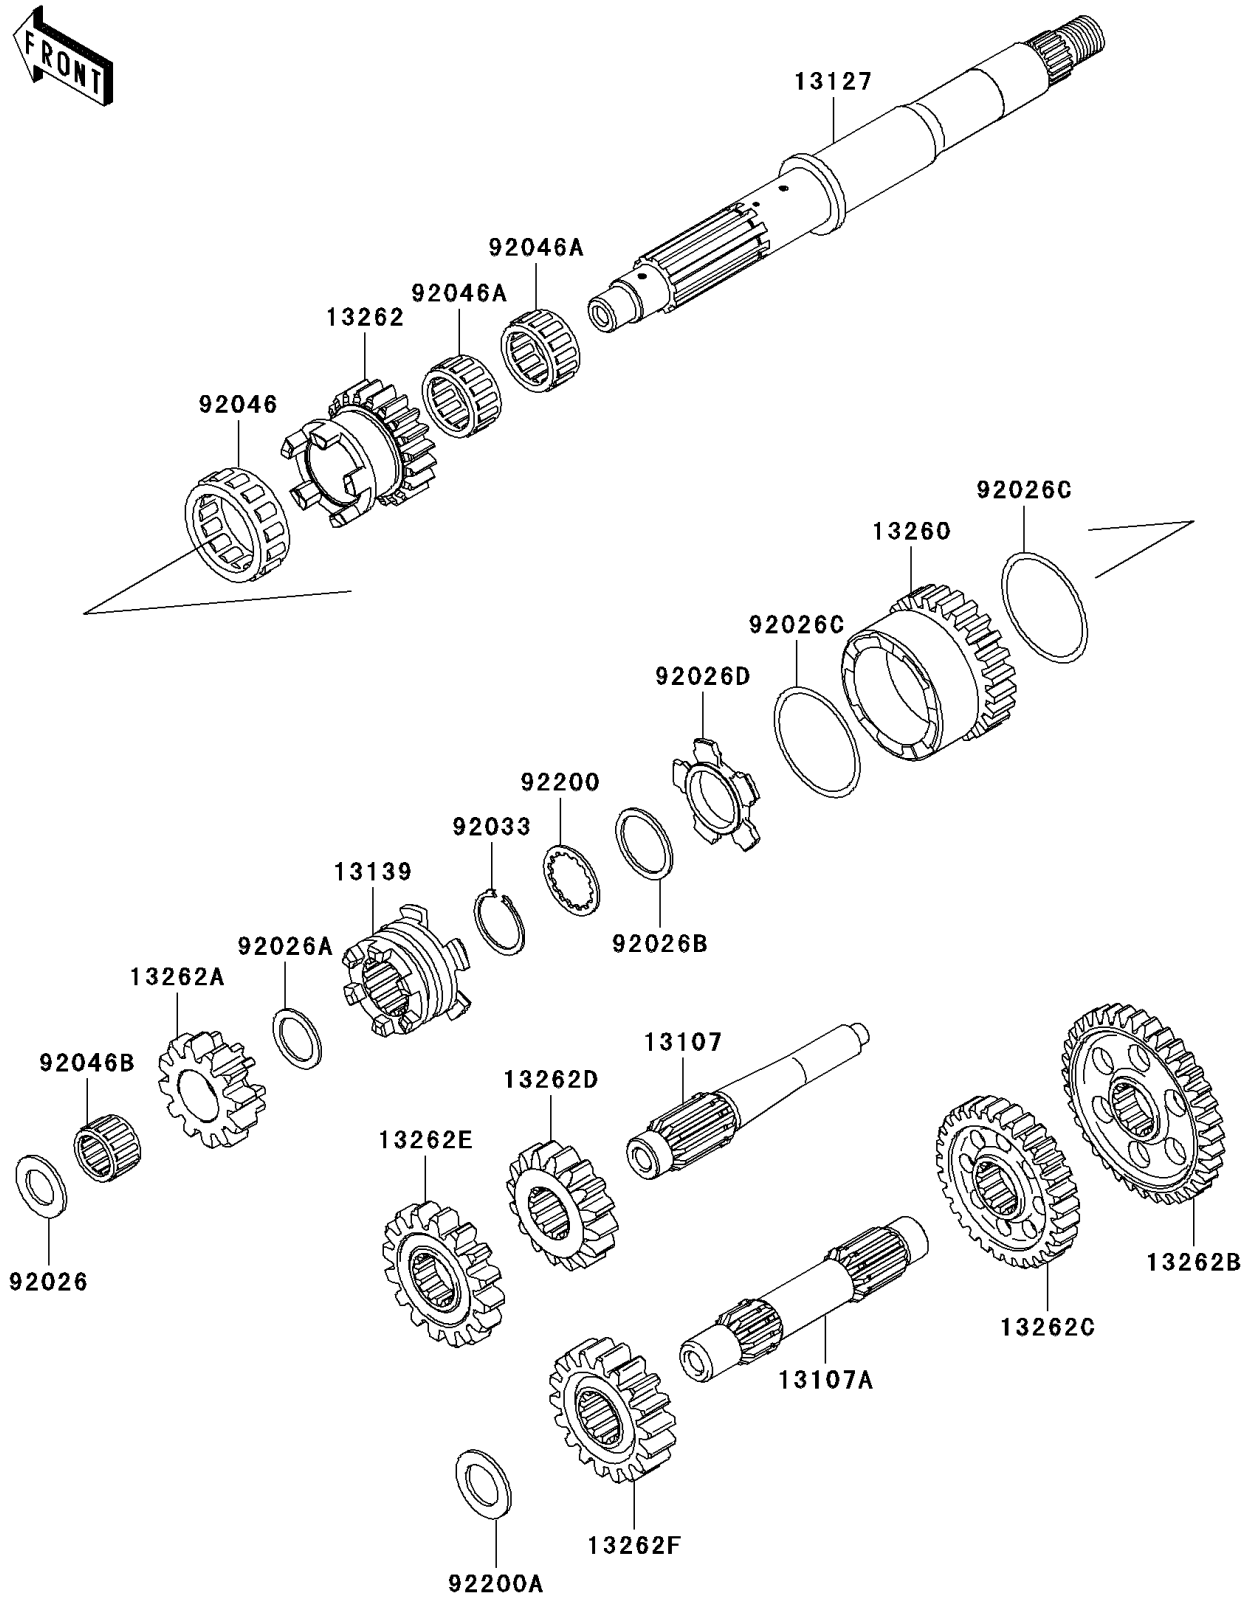

2008 Brute Force 750 4x4i Hardwoods Green HD PARTS DIAGRAM

Transmission

E1361

2008 Brute Force 750 4x4i Hardwoods Green HD PARTS LIST

Transmission

ITEM NAME	PART NUMBER	QUANTITY
SHAFT,REVERSE,IDLE (Ref # 13107)	13107-0158	1
SHAFT,COUNTER (Ref # 13107A)	13107-0177	1
SHAFT-TRANSMISSION INPUT (Ref # 13127)	13127-0053	1
SHIFTER (Ref # 13139)	13139-0003	1
GEAR,INPUT HIGH,26T (Ref # 13260)	13260-1867	1
GEAR,INPUT LOW,20T (Ref # 13262)	13262-0234	1
GEAR,INPUT REVERSE,12T (Ref # 13262A)	13262-0235	1
GEAR,DRIVEN LOW,36T (Ref # 13262B)	13262-0313	1
GEAR,DRIVEN HI,30T (Ref # 13262C)	13262-0314	1
GEAR,OUTPUT REVERSE,16T (Ref # 13262D)	13262-0433	1
GEAR,DRIVEN REVERSE,16T (Ref # 13262E)	13262-0434	1
GEAR,OUTPUT DRIVE,18T (Ref # 13262F)	13262-0491	1
SPACER,17.3X30X2.0 (Ref # 92026)	92026-1415	1
SPACER,21.2X29X1.6 (Ref # 92026A)	92026-1568	1
SPACER,28.2X34.5X1.6 (Ref # 92026B)	92026-1587	1
SPACER,48.2X54.3X1.0 (Ref # 92026C)	92026-1599	2
SPACER,HI&LOW (Ref # 92026D)	92026-1600	1
RING-SNAP,25.9X30.6X1.2 (Ref # 92033)	92033-1037	1
BEARING-NEEDLE,HIGH GEAR (Ref # 92046)	92046-1276	1
BEARING-NEEDLE,FWF-283317 (Ref # 92046A)	92046-1278	2
BEARING-NEEDLE,REVERSE GEAR (Ref # 92046B)	92046-1279	1
WASHER,28.5X34.0X1.5 (Ref # 92200)	92200-1240	1
WASHER,20.3X33X2.0 (Ref # 92200A)	92200-1351	1