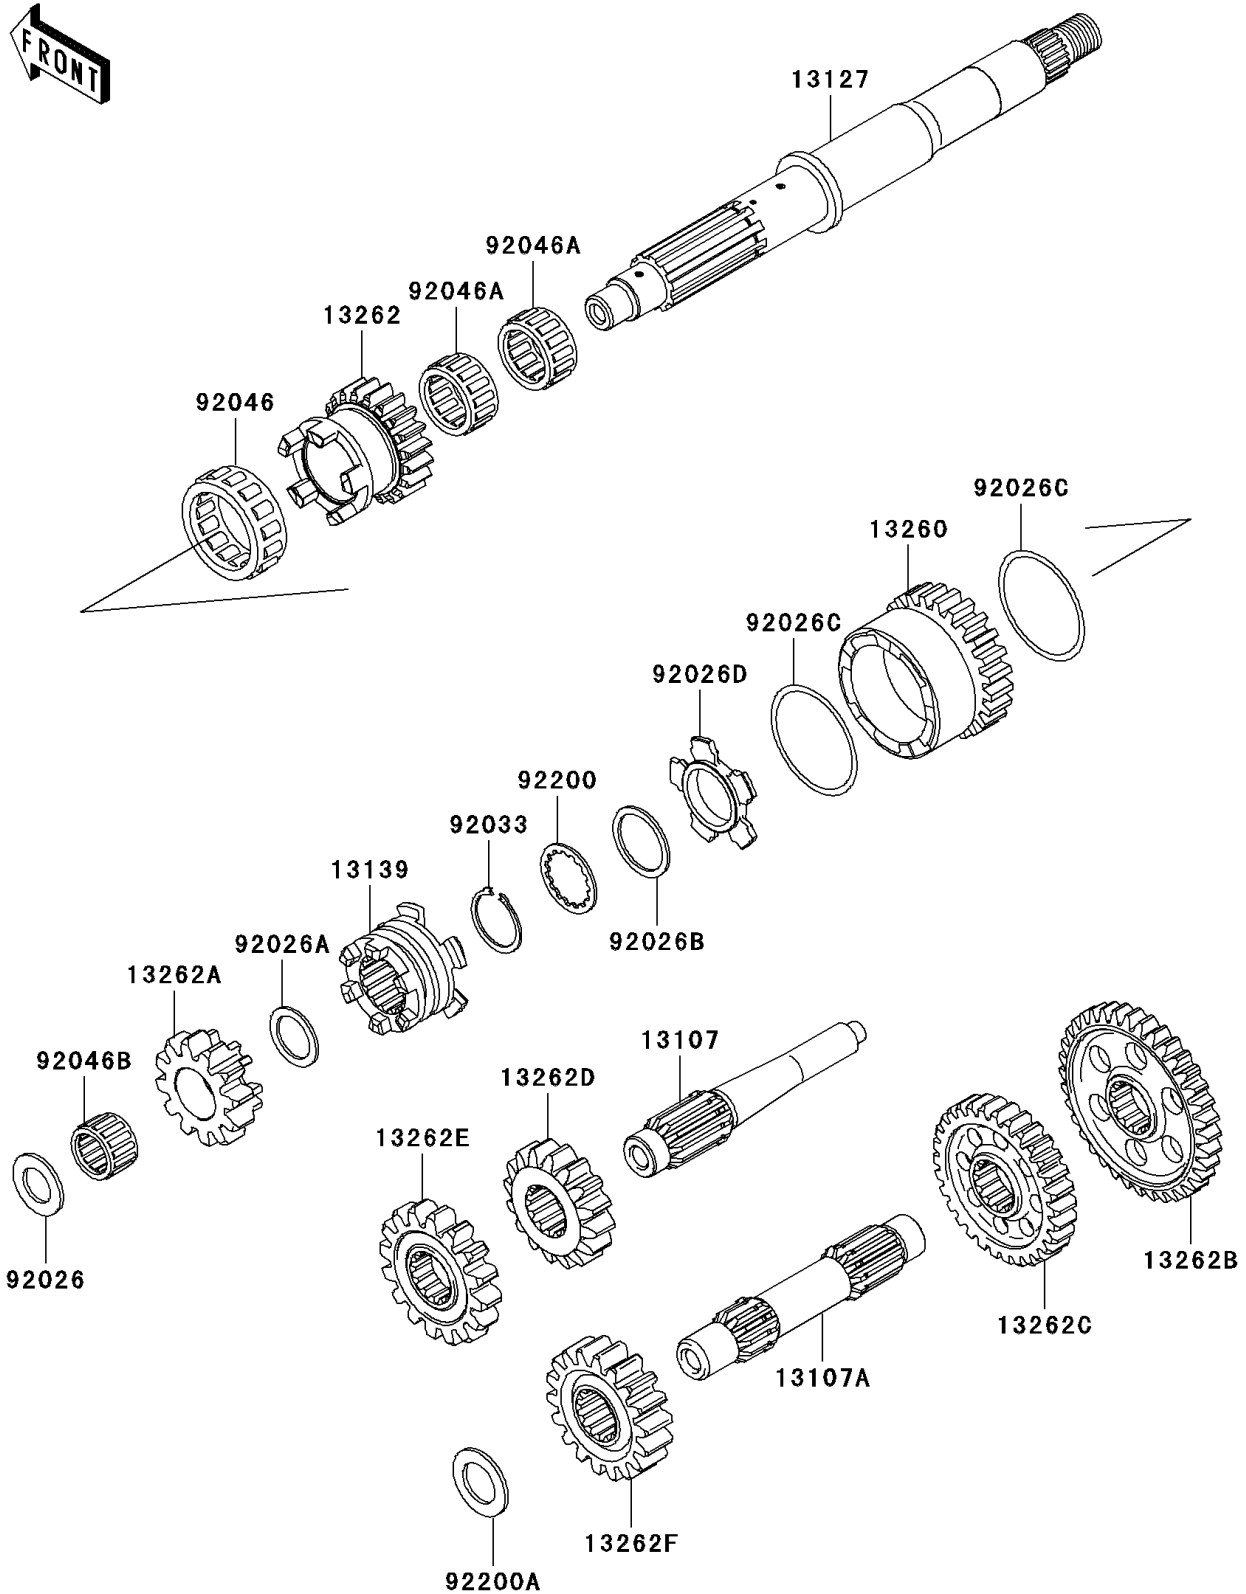

2008 Brute Force 750 4x4i NRA Outdoors PARTS DIAGRAM

Transmission

E1361

2008 Brute Force 750 4x4i NRA Outdoors PARTS LIST

Transmission

ITEM NAME	PART NUMBER	QUANTITY
SHAFT,REVERSE,IDLE (Ref # 13107)	13107-0158	1
SHAFT,COUNTER (Ref # 13107A)	13107-0177	1
SHAFT-TRANSMISSION INPUT (Ref # 13127)	13127-0053	1
SHIFTER (Ref # 13139)	13139-0003	1
GEAR,INPUT HIGH,26T (Ref # 13260)	13260-1867	1
GEAR,INPUT LOW,20T (Ref # 13262)	13262-0234	1
GEAR,INPUT REVERSE,12T (Ref # 13262A)	13262-0235	1
GEAR,DRIVEN LOW,36T (Ref # 13262B)	13262-0313	1
GEAR,DRIVEN HI,30T (Ref # 13262C)	13262-0314	1
GEAR,OUTPUT REVERSE,16T (Ref # 13262D)	13262-0433	1
GEAR,DRIVEN REVERSE,16T (Ref # 13262E)	13262-0434	1
GEAR,OUTPUT DRIVE,18T (Ref # 13262F)	13262-0491	1
SPACER,17.3X30X2.0 (Ref # 92026)	92026-1415	1
SPACER,21.2X29X1.6 (Ref # 92026A)	92026-1568	1
SPACER,28.2X34.5X1.6 (Ref # 92026B)	92026-1587	1
SPACER,48.2X54.3X1.0 (Ref # 92026C)	92026-1599	2
SPACER,HI&LOW (Ref # 92026D)	92026-1600	1
RING-SNAP,25.9X30.6X1.2 (Ref # 92033)	92033-1037	1
BEARING-NEEDLE,HIGH GEAR (Ref # 92046)	92046-1276	1
BEARING-NEEDLE,FWF-283317 (Ref # 92046A)	92046-1278	2
BEARING-NEEDLE,REVERSE GEAR (Ref # 92046B)	92046-1279	1
WASHER,28.5X34.0X1.5 (Ref # 92200)	92200-1240	1
WASHER,20.3X33X2.0 (Ref # 92200A)	92200-1351	1