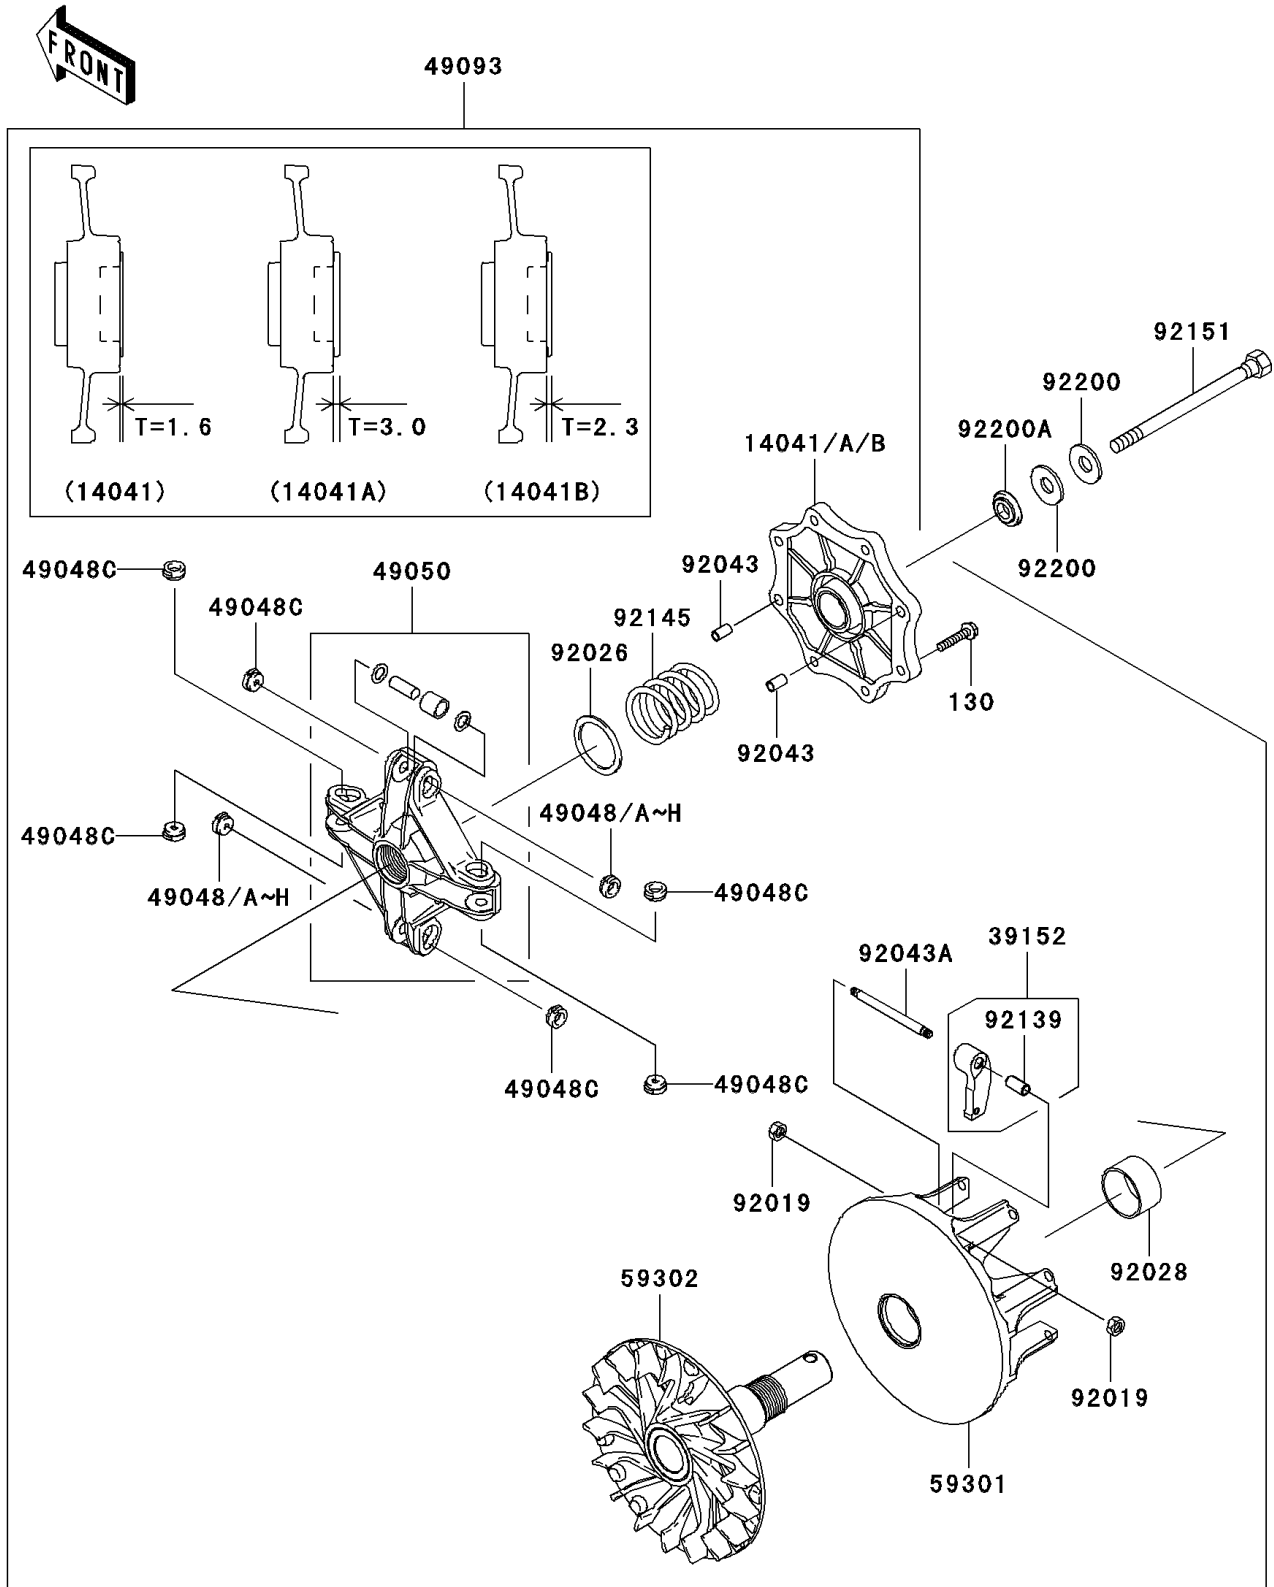

2008 Brute Force 750 4x4i NRA Outdoors PARTS DIAGRAM

Drive Converter

E1391

2008 Brute Force 750 4x4i NRA Outdoors PARTS LIST

Drive Converter

ITEM NAME	PART NUMBER	QUANTITY
BOLT-FLANGED,6X30 (Ref # 130)	130CA0630	8
COVER-COMP,RED (Ref # 14041)	14041-1159	AR
COVER-COMP,BLUE (Ref # 14041A)	14041-1160	AR
COVER-COMP,STD (Ref # 14041B)	14041-1161	1
WEIGHT-RAMP (Ref # 39152)	39152-0019	4
SHOE,T=7.2 (Ref # 49048)	49048-1087	AR
SHOE,T=7.3 (Ref # 49048A)	49048-1088	AR
SHOE,T=7.4 (Ref # 49048B)	49048-1089	AR
SHOE,T=7.5 (Ref # 49048C)	49048-1090	8
SHOE,T=7.6 (Ref # 49048D)	49048-1091	AR
SHOE,T=7.7 (Ref # 49048E)	49048-1092	AR
SHOE,T=7.8 (Ref # 49048F)	49048-1093	AR
SHOE,T=7.9 (Ref # 49048G)	49048-1094	AR
SHOE,T=8.0 (Ref # 49048H)	49048-1095	AR
SPIDER (Ref # 49050)	49050-0010	1
CONVERTER-ASSY-DRIVE (Ref # 49093)	49093-0022	1
SHEAVE-MOVABLE (Ref # 59301)	59301-0007	1
SHEAVE-COMP (Ref # 59302)	59302-0003	1
NUT,LOCK,6MM (Ref # 92019)	92019-008	8
SPACER,39X49.5X1.0 (Ref # 92026)	92026-1603	1
BUSHING (Ref # 92028)	92028-1975	1
PIN,6.2X8X14 (Ref # 92043)	92043-1263	2
PIN (Ref # 92043A)	92043-1688	4
BUSHING (Ref # 92139)	92139-0215	4
SPRING (Ref # 92145)	92145-0557	1
BOLT,12X165 (Ref # 92151)	92151-1393	1
WASHER,SPRING (Ref # 92200)	92200-1504	2
WASHER (Ref # 92200A)	92200-1634	1