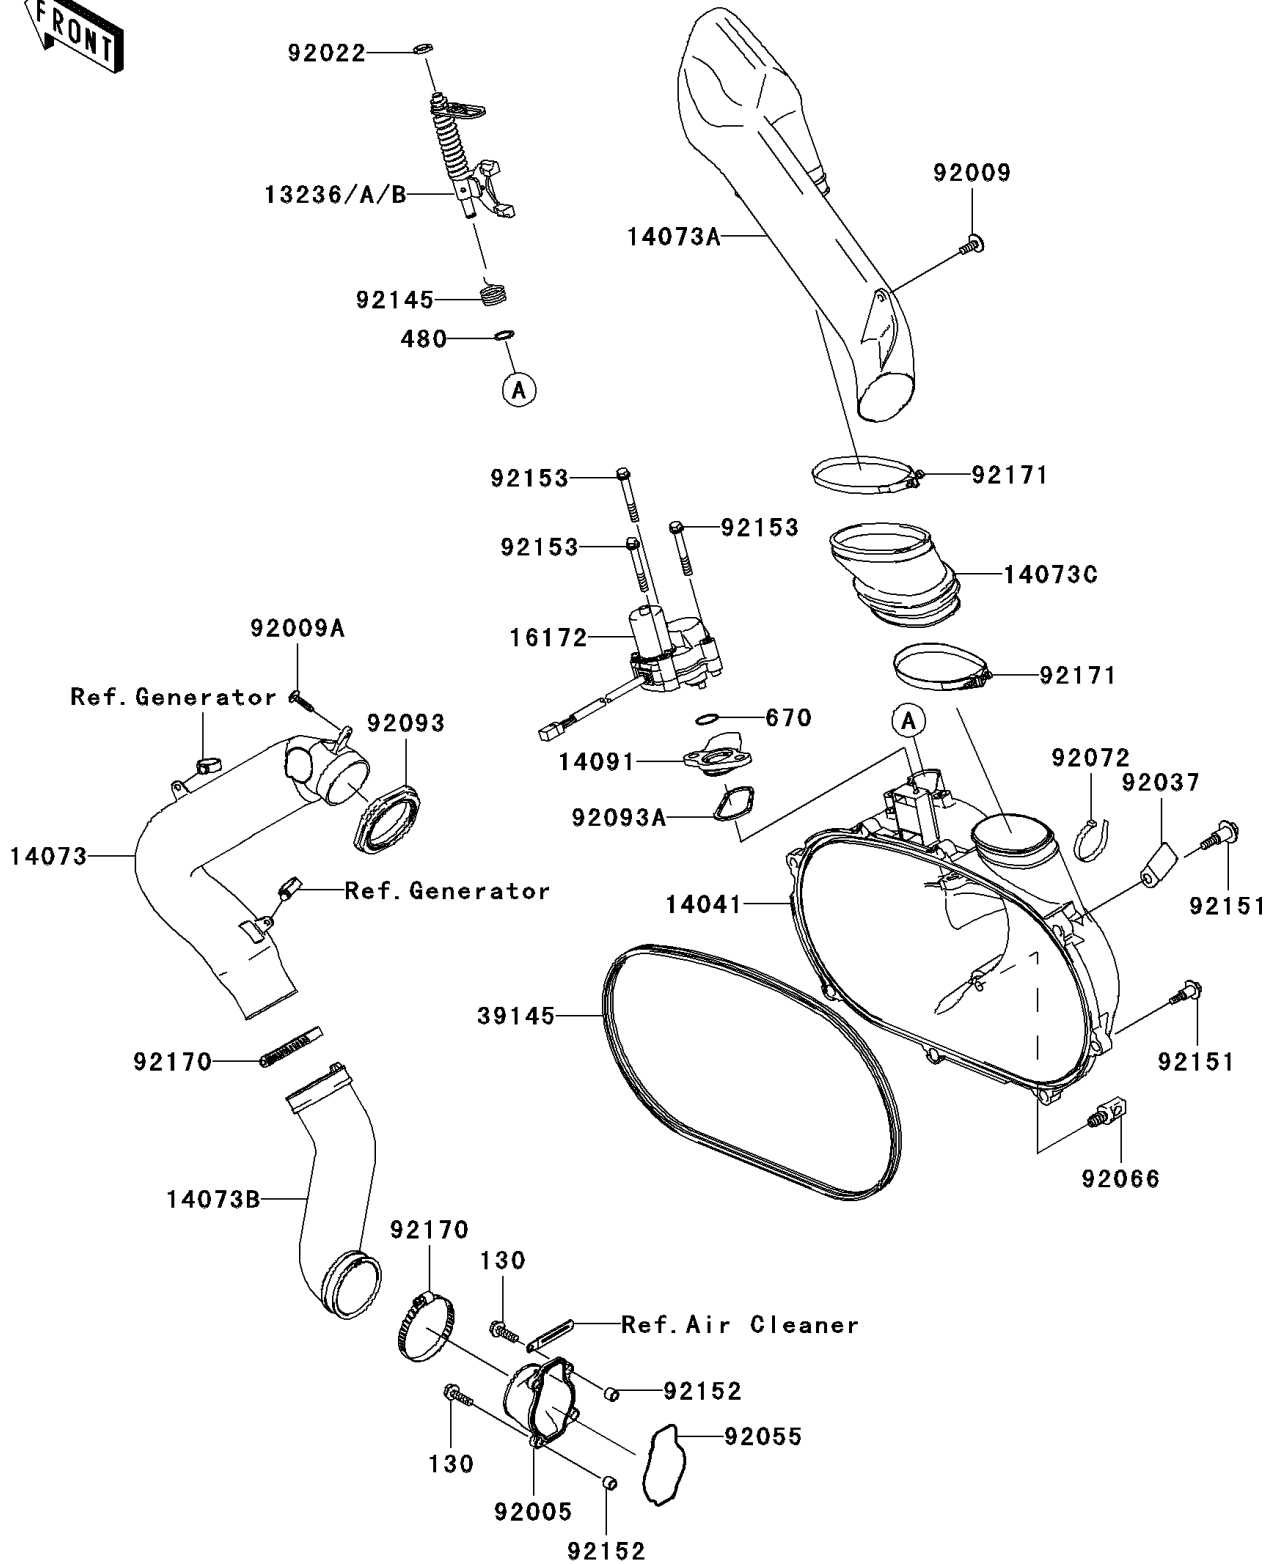

2008 Brute Force 750 4x4i NRA Outdoors PARTS DIAGRAM

Converter Cover

E1393

2008 Brute Force 750 4x4i NRA Outdoors PARTS LIST

Converter Cover

ITEM NAME	PART NUMBER	QUANTITY
BOLT-FLANGED,6X20 (Ref # 130)	130CD0620	4
CIRCLIP-TYPE-C,10MM (Ref # 480)	480J1000	1
O RING (Ref # 670)	670D3022	1
LEVER-COMP,YELLOW (Ref # 13236)	13236-0046	AR
LEVER-COMP,GREEN (Ref # 13236A)	13236-0047	AR
LEVER-COMP,PAINT LESS (Ref # 13236B)	13236-0048	1
COVER-COMP (Ref # 14041)	14041-0004	1
DUCT,INTAKE (Ref # 14073)	14073-0025	1
DUCT,EXHAUST (Ref # 14073A)	14073-0026	1
DUCT,INTAKE JOINT (Ref # 14073B)	14073-0027	1
DUCT,EXHAUST JOINT (Ref # 14073C)	14073-0028	1
COVER (Ref # 14091)	14091-1421	1
ACTUATOR (Ref # 16172)	16172-0006	1
TRIM-SEAL (Ref # 39145)	39145-1135	1
FITTING (Ref # 92005)	92005-1387	1
SCREW,6X16 (Ref # 92009)	92009-1694	1
SCREW,TAPPING,5X20 (Ref # 92009A)	92009-1993	1
WASHER,10.2X16X1 (Ref # 92022)	92022-1829	1
CLAMP (Ref # 92037)	92037-1780	1
RING-O (Ref # 92055)	92055-1630	1
PLUG,DRAIN,11X19 (Ref # 92066)	92066-1580	1
BAND,L=188 (Ref # 92072)	92072-1239	1
SEAL (Ref # 92093)	92093-0016	1
SEAL (Ref # 92093A)	92093-1548	1
SPRING (Ref # 92145)	92145-1567	1
BOLT,FLANGED,6X30 (Ref # 92151)	92151-1686	8
COLLAR (Ref # 92152)	92152-1332	4
BOLT,6X47 (Ref # 92153)	92153-0678	3
CLAMP (Ref # 92170)	92170-1764	2

2008 Brute Force 750 4x4i NRA Outdoors PARTS LIST

Converter Cover

ITEM NAME	PART NUMBER	QUANTITY
CLAMP (Ref # 92171)	92171-0208	2