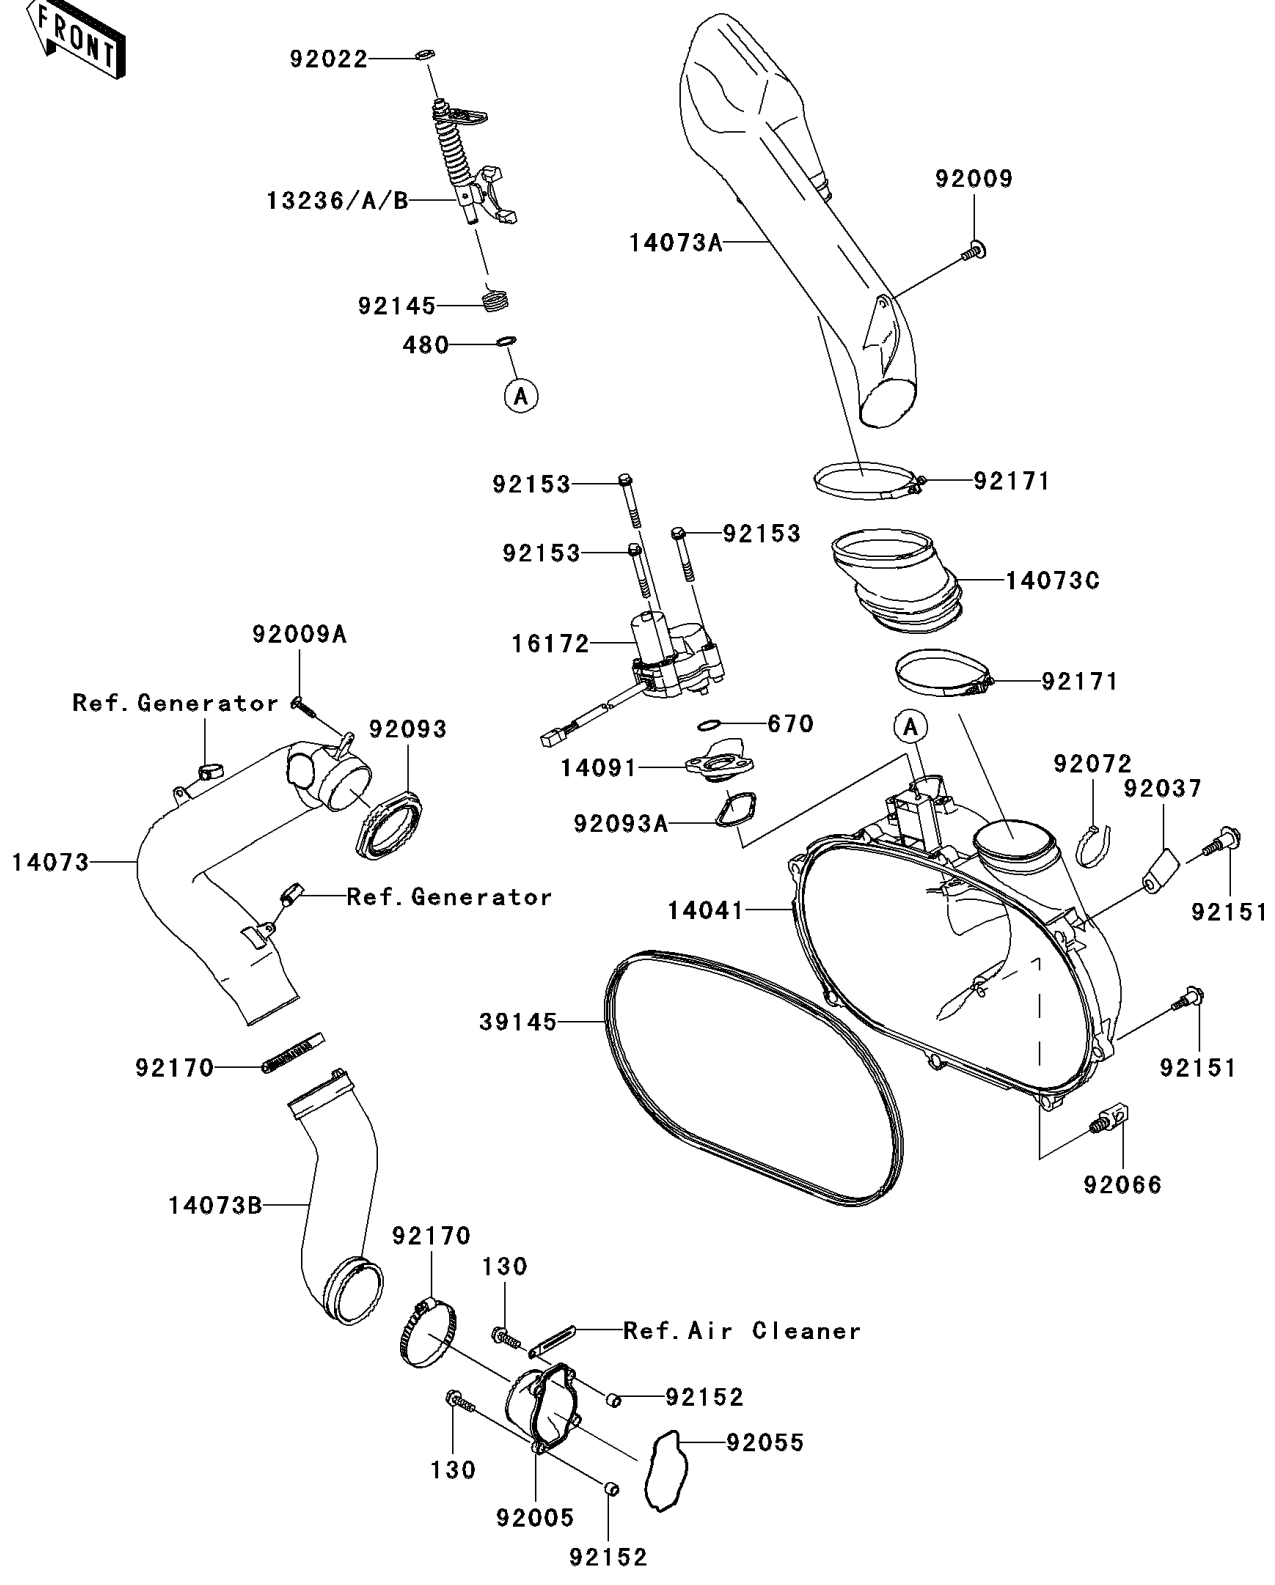

2009 Brute Force 750 4x4i Hardwoods Green HD PARTS DIAGRAM

Converter Cover

E1393

2009 Brute Force 750 4x4i Hardwoods Green HD PARTS LIST

Converter Cover

ITEM NAME	PART NUMBER	QUANTITY
BOLT-FLANGED,6X20 (Ref # 130)	130CD0620	4
CIRCLIP-TYPE-C,10MM (Ref # 480)	480J1000	1
O RING (Ref # 670)	670D3022	1
LEVER-COMP,YELLOW (Ref # 13236)	13236-0046	AR
LEVER-COMP,GREEN (Ref # 13236A)	13236-0047	AR
LEVER-COMP,PAINT LESS (Ref # 13236B)	13236-0048	1
COVER-COMP (Ref # 14041)	14041-0004	1
DUCT,INTAKE (Ref # 14073)	14073-0025	1
DUCT,EXHAUST (Ref # 14073A)	14073-0026	1
DUCT,INTAKE JOINT (Ref # 14073B)	14073-0027	1
DUCT,EXHAUST JOINT (Ref # 14073C)	14073-0028	1
COVER (Ref # 14091)	14091-1421	1
ACTUATOR (Ref # 16172)	16172-0006	1
TRIM-SEAL (Ref # 39145)	39145-1135	1
FITTING (Ref # 92005)	92005-1387	1
SCREW,6X16 (Ref # 92009)	92009-1694	1
SCREW,TAPPING,5X20 (Ref # 92009A)	92009-1993	1
WASHER,10.2X16X1 (Ref # 92022)	92022-1829	1
CLAMP (Ref # 92037)	92037-1780	1
RING-O (Ref # 92055)	92055-1630	1
PLUG,DRAIN,11X19 (Ref # 92066)	92066-1580	1
BAND,L=188 (Ref # 92072)	92072-1239	1
SEAL (Ref # 92093)	92093-0016	1
SEAL (Ref # 92093A)	92093-1548	1
SPRING (Ref # 92145)	92145-1567	1
BOLT,FLANGED,6X30 (Ref # 92151)	92151-1686	8
COLLAR (Ref # 92152)	92152-1332	4
BOLT,6X47 (Ref # 92153)	92153-0678	3
CLAMP (Ref # 92170)	92170-1764	2

2009 Brute Force 750 4x4i Hardwoods Green HD PARTS LIST

Converter Cover

ITEM NAME	PART NUMBER	QUANTITY
CLAMP (Ref # 92171)	92171-0208	2