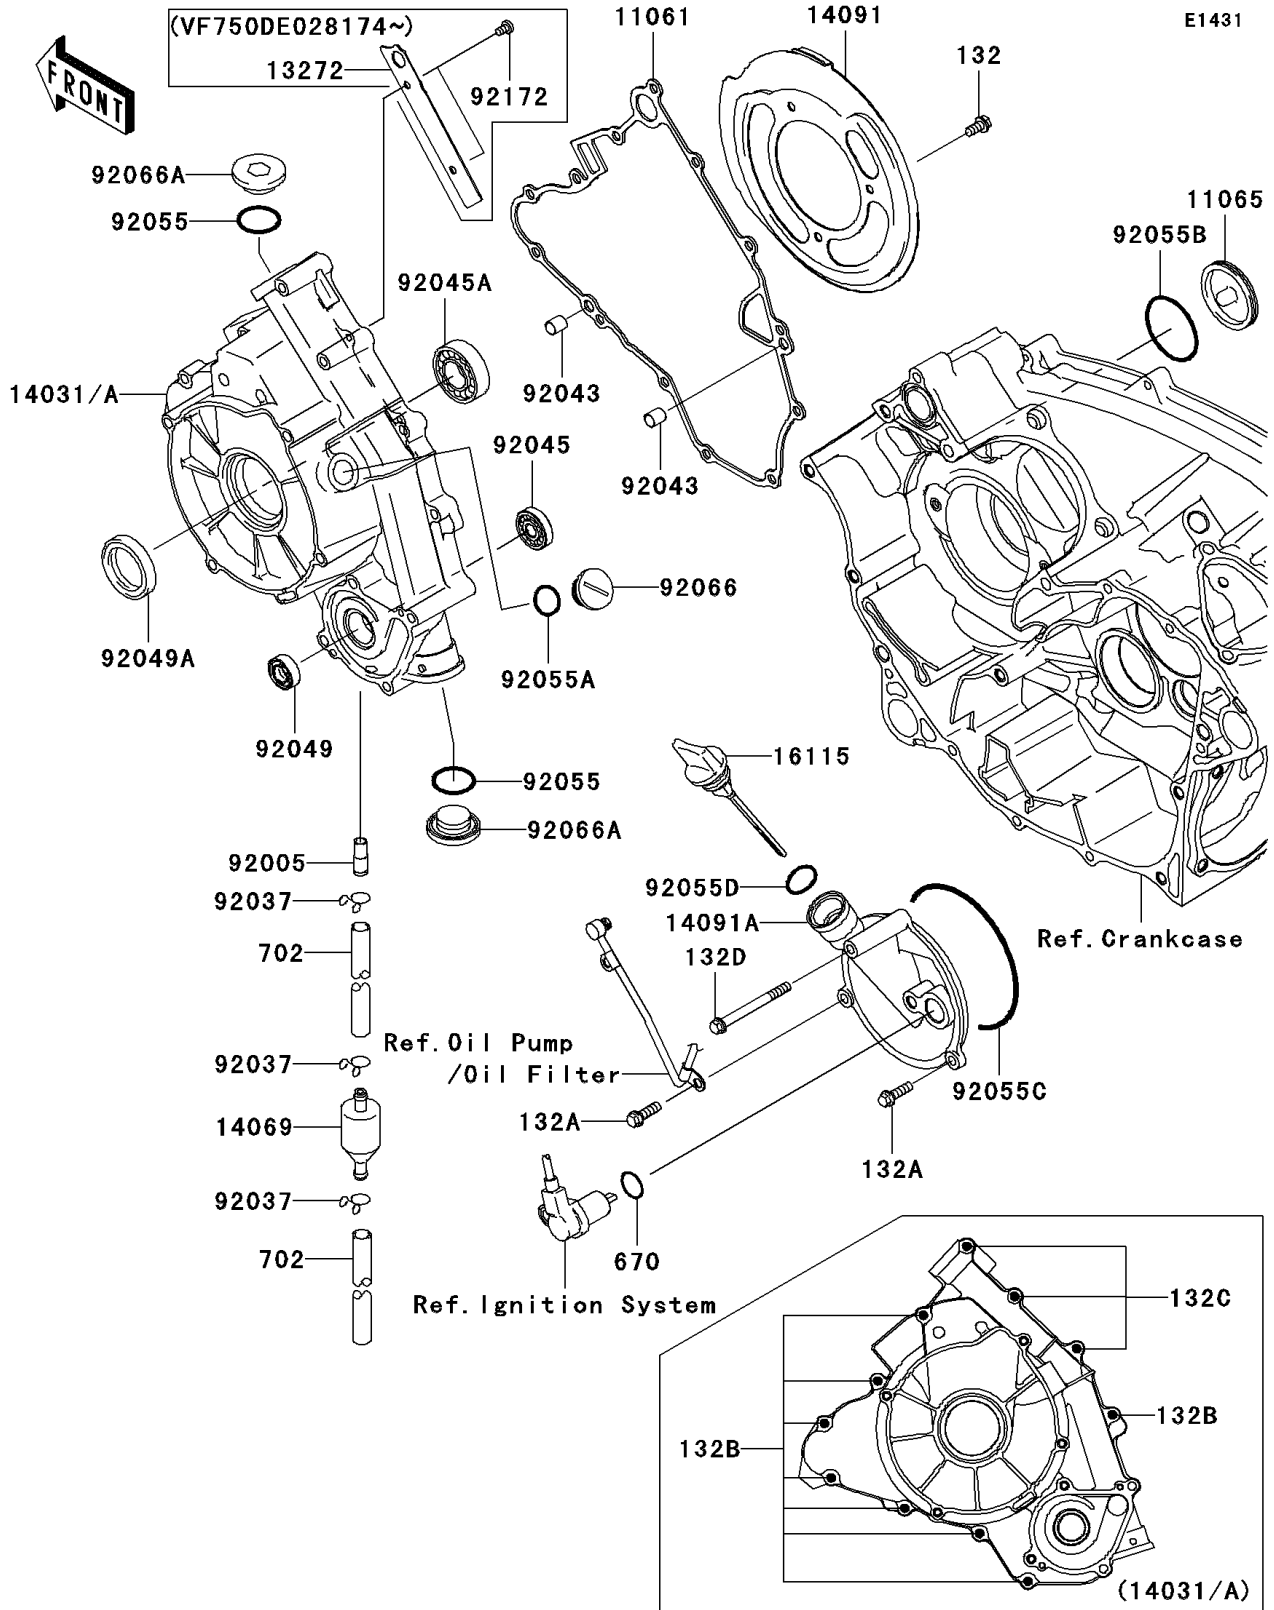

2008 Brute Force 750 4x4i NRA Outdoors PARTS DIAGRAM

Engine Cover(s)

2008 Brute Force 750 4x4i NRA Outdoors PARTS LIST

Engine Cover(s)

ITEM NAME	PART NUMBER	QUANTITY
BOLT-FLANGED-SMALL,6X12 (Ref # 132)	132BD0612	3
BOLT-FLANGED-SMALL,6X20 (Ref # 132A)	132BD0620	2
BOLT-FLANGED-SMALL,6X30 (Ref # 132B)	132BD0630	8
BOLT-FLANGED-SMALL,6X55 (Ref # 132C)	132BD0655	3
BOLT-FLANGED-SMALL,6X65 (Ref # 132D)	132BD0665	1
O RING (Ref # 670)	670D2018	1
TUBE-RUBBER,7X10X35 (Ref # 702)	702A07035	2
GASKET (Ref # 11061)	11061-1119	1
CAP (Ref # 11065)	11065-1151	1
COVER-GENERATOR (Ref # 14031)	14031-0030	1
BREATHER (Ref # 14069)	14069-1051	1
COVER,BELT CONVERTER (Ref # 14091)	14091-0309	1
COVER (Ref # 14091A)	14091-1365	1
CAP-OIL FILLER (Ref # 16115)	16115-1072	1
FITTING (Ref # 92005)	92005-1369	1
CLAMP,TUBE (Ref # 92037)	92037-147	3
PIN,6.2X8X14 (Ref # 92043)	92043-1263	2
BEARING-BALL,6901 (Ref # 92045)	92045-0084	1
BEARING-BALL,TMB004JR2CM (Ref # 92045A)	92045-0086	1
SEAL-OIL,SC 12X22X5 (Ref # 92049)	92049-1228	1
SEAL-OIL,HTC 28X45X7 (Ref # 92049A)	92049-1576	1
RING-O,25.7X2.4 (Ref # 92055)	92055-1136	2
RING-O,20X2 (Ref # 92055A)	92055-1146	1
RING-O,44.7X2.4 (Ref # 92055B)	92055-1279	1
RING-O,99.5X2.0 (Ref # 92055C)	92055-1632	1
RING-O,20X3 (Ref # 92055D)	92055-2185	1
PLUG,COVER (Ref # 92066)	92066-0011	1
PLUG,25X8 (Ref # 92066A)	92066-0012	2