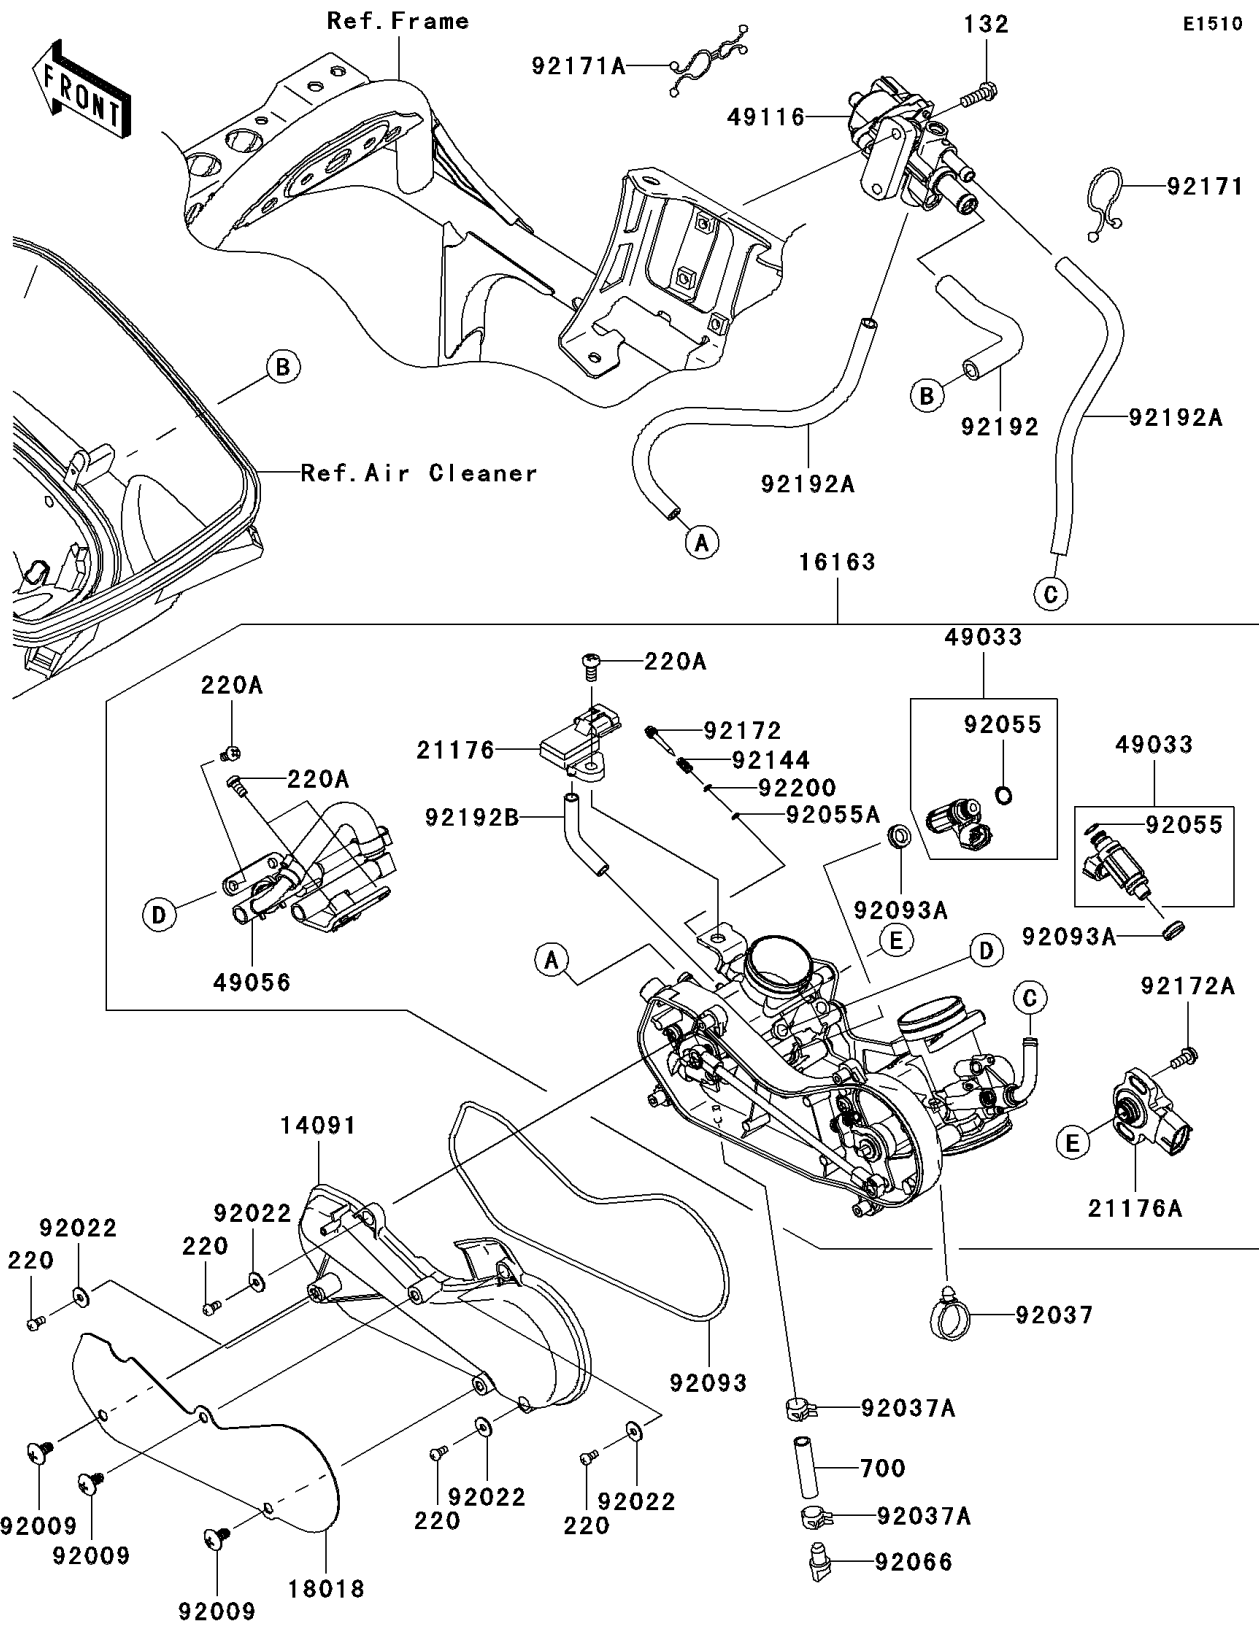

# 2008 Brute Force 750 4x4i Hardwoods Green HD PARTS DIAGRAM

Throttle

## 2008 Brute Force 750 4x4i Hardwoods Green HD PARTS LIST

### Throttle

ITEM NAME	PART NUMBER	QUANTITY
BOLT-FLANGED-SMALL,6X18 (Ref # 132)	132BD0618	2
SCREW-PAN-CROS,4X8 (Ref # 220)	220AA0408	4
SCREW-PAN-CROSS,6X12 (Ref # 220A)	220AA0612	5
TUBE-PVC (Ref # 700)	700Q0740	1
COVER (Ref # 14091)	14091-0737	1
THROTTLE-ASSY,36EIS (Ref # 16163)	16163-0125	1
PLATE-HEAT GUARD (Ref # 18018)	18018-0010	1
SENSOR,PRESSURE (Ref # 21176)	21176-0058	1
SENSOR,TPS (Ref # 21176A)	21176-0100	1
NOZZLE-INJECTION (Ref # 49033)	49033-1060	2
PIPE-INJECTION (Ref # 49056)	49056-0021	1
VALVE-ASSY (Ref # 49116)	49116-0021	1
SCREW,6X12 (Ref # 92009)	92009-1480	3
WASHER,5.2X13X1 (Ref # 92022)	92022-1380	4
CLAMP,HOSE (Ref # 92037)	92037-1827	1
CLAMP (Ref # 92037A)	92037-2113	2
RING-O,INJECTION NOZZLE (Ref # 92055)	92055-1622	2
RING-O,AIR SCREW (Ref # 92055A)	92055-1658	2
PLUG,DRAIN (Ref # 92066)	92066-1211	1
SEAL (Ref # 92093)	92093-0082	1
SEAL (Ref # 92093A)	92093-0127	2
SPRING,THROTTLE STOP SCREW (Ref # 92144)	92144-1674	2
CLAMP (Ref # 92171)	92171-1185	1
CLAMP (Ref # 92171A)	92171-1438	1
SCREW (Ref # 92172)	92172-0156	2
SCREW (Ref # 92172A)	92172-0254	2
TUBE (Ref # 92192)	92192-0437	1
TUBE (Ref # 92192A)	92192-0439	2
TUBE,3.2X7.4X50 (Ref # 92192B)	92192-0578	1

# 2008 Brute Force 750 4x4i Hardwoods Green HD PARTS LIST

Throttle

ITEM NAME	PART NUMBER	QUANTITY
WASHER,PILOT AIR SCREW (Ref # 92200)	92200-1564	2