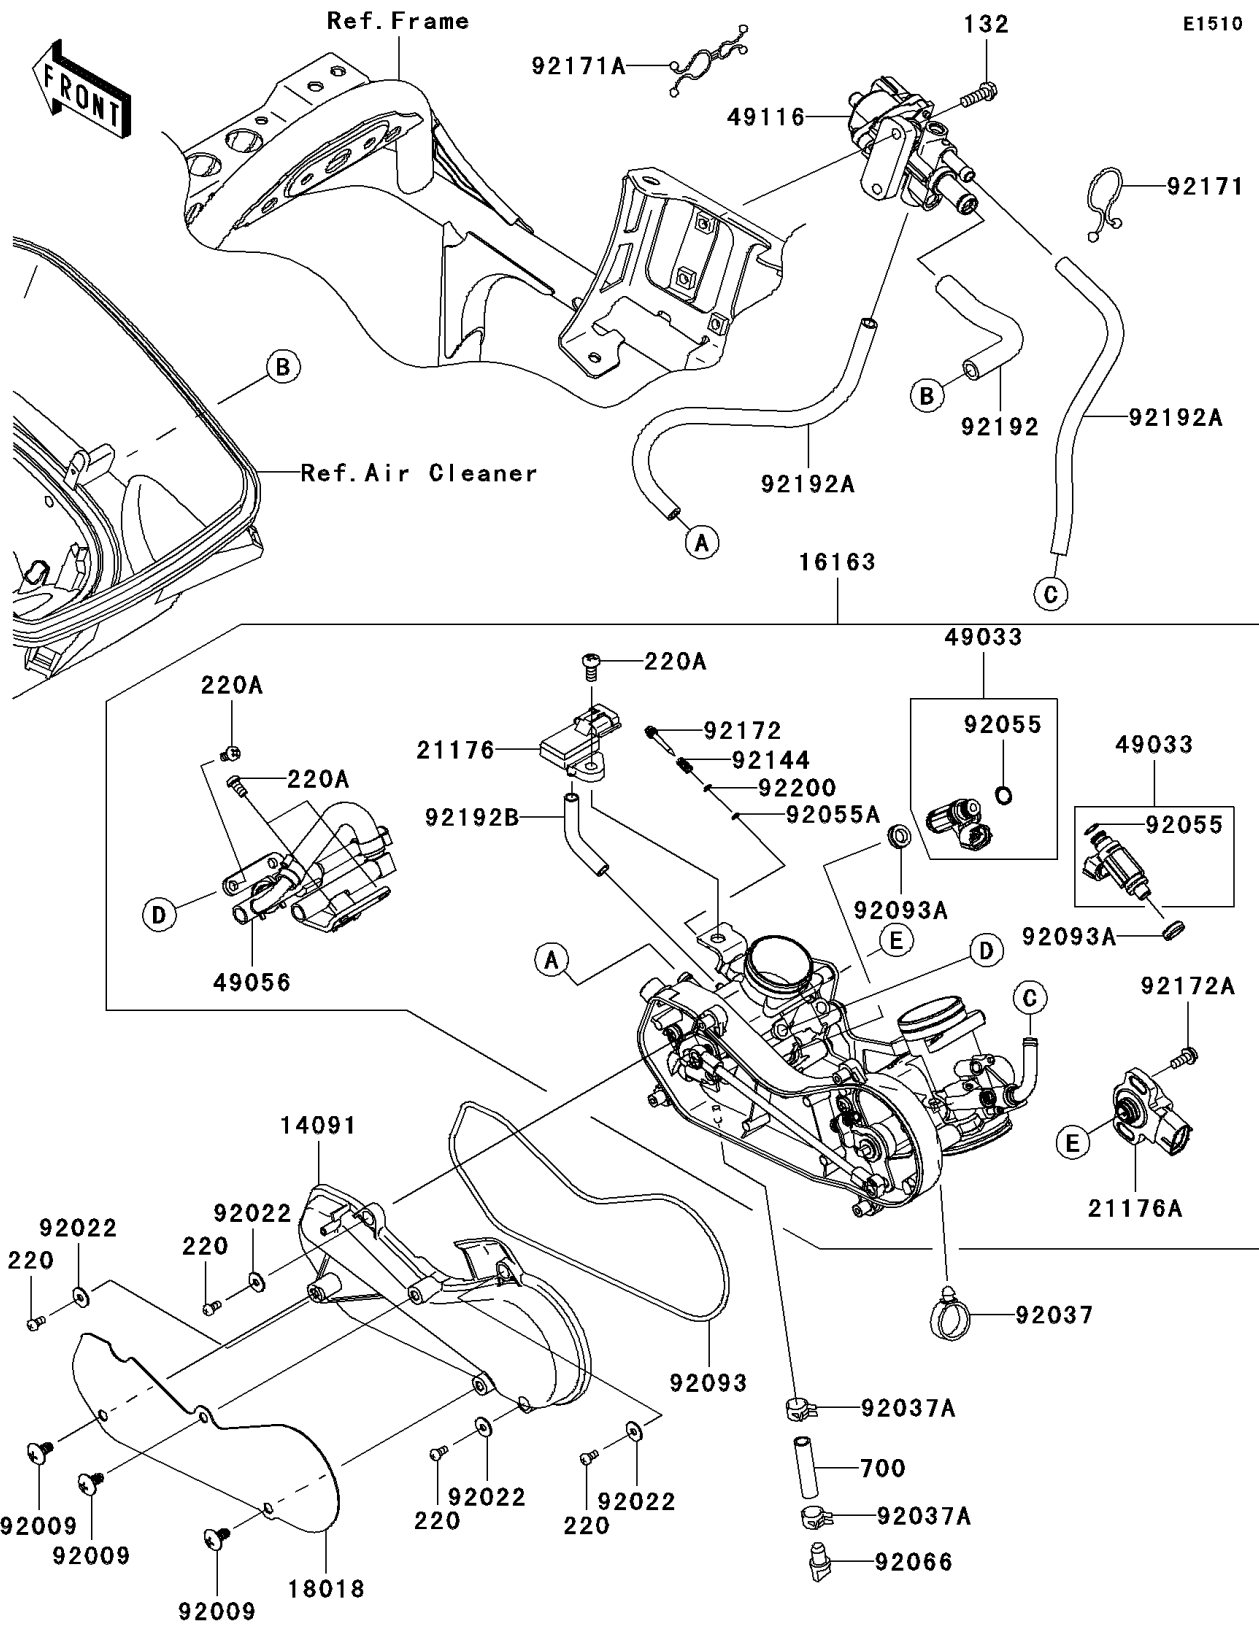

2009 Brute Force 750 4x4i Hardwoods Green HD PARTS DIAGRAM

Throttle

2009 Brute Force 750 4x4i Hardwoods Green HD PARTS LIST

Throttle

ITEM NAME	PART NUMBER	QUANTITY
BOLT-FLANGED-SMALL,6X18 (Ref # 132)	132BD0618	2
SCREW-PAN-CROS,4X8 (Ref # 220)	220AA0408	4
SCREW-PAN-CROSS,6X12 (Ref # 220A)	220AA0612	5
TUBE-PVC (Ref # 700)	700Q0740	1
COVER (Ref # 14091)	14091-0737	1
THROTTLE-ASSY,36EIS (Ref # 16163)	16163-0125	1
PLATE-HEAT GUARD (Ref # 18018)	18018-0010	1
SENSOR,PRESSURE (Ref # 21176)	21176-0058	1
SENSOR,TPS (Ref # 21176A)	21176-0100	1
NOZZLE-INJECTION (Ref # 49033)	49033-1060	2
PIPE-INJECTION (Ref # 49056)	49056-0021	1
VALVE-ASSY (Ref # 49116)	49116-0021	1
SCREW,6X12 (Ref # 92009)	92009-1480	3
WASHER,5.2X13X1 (Ref # 92022)	92022-1380	4
CLAMP,HOSE (Ref # 92037)	92037-1827	1
CLAMP (Ref # 92037A)	92037-2113	2
RING-O,INJECTION NOZZLE (Ref # 92055)	92055-1622	2
RING-O,AIR SCREW (Ref # 92055A)	92055-1658	2
PLUG,DRAIN (Ref # 92066)	92066-1211	1
SEAL (Ref # 92093)	92093-0082	1
SEAL (Ref # 92093A)	92093-0127	2
SPRING,THROTTLE STOP SCREW (Ref # 92144)	92144-1674	2
CLAMP (Ref # 92171)	92171-1185	1
CLAMP (Ref # 92171A)	92171-1438	1
SCREW (Ref # 92172)	92172-0156	2
SCREW (Ref # 92172A)	92172-0254	2
TUBE (Ref # 92192)	92192-0437	1
TUBE (Ref # 92192A)	92192-0439	2
TUBE,3.2X7.4X50 (Ref # 92192B)	92192-0578	1

2009 Brute Force 750 4x4i Hardwoods Green HD PARTS LIST

Throttle

ITEM NAME	PART NUMBER	QUANTITY
WASHER,PILOT AIR SCREW (Ref # 92200)	92200-1564	2