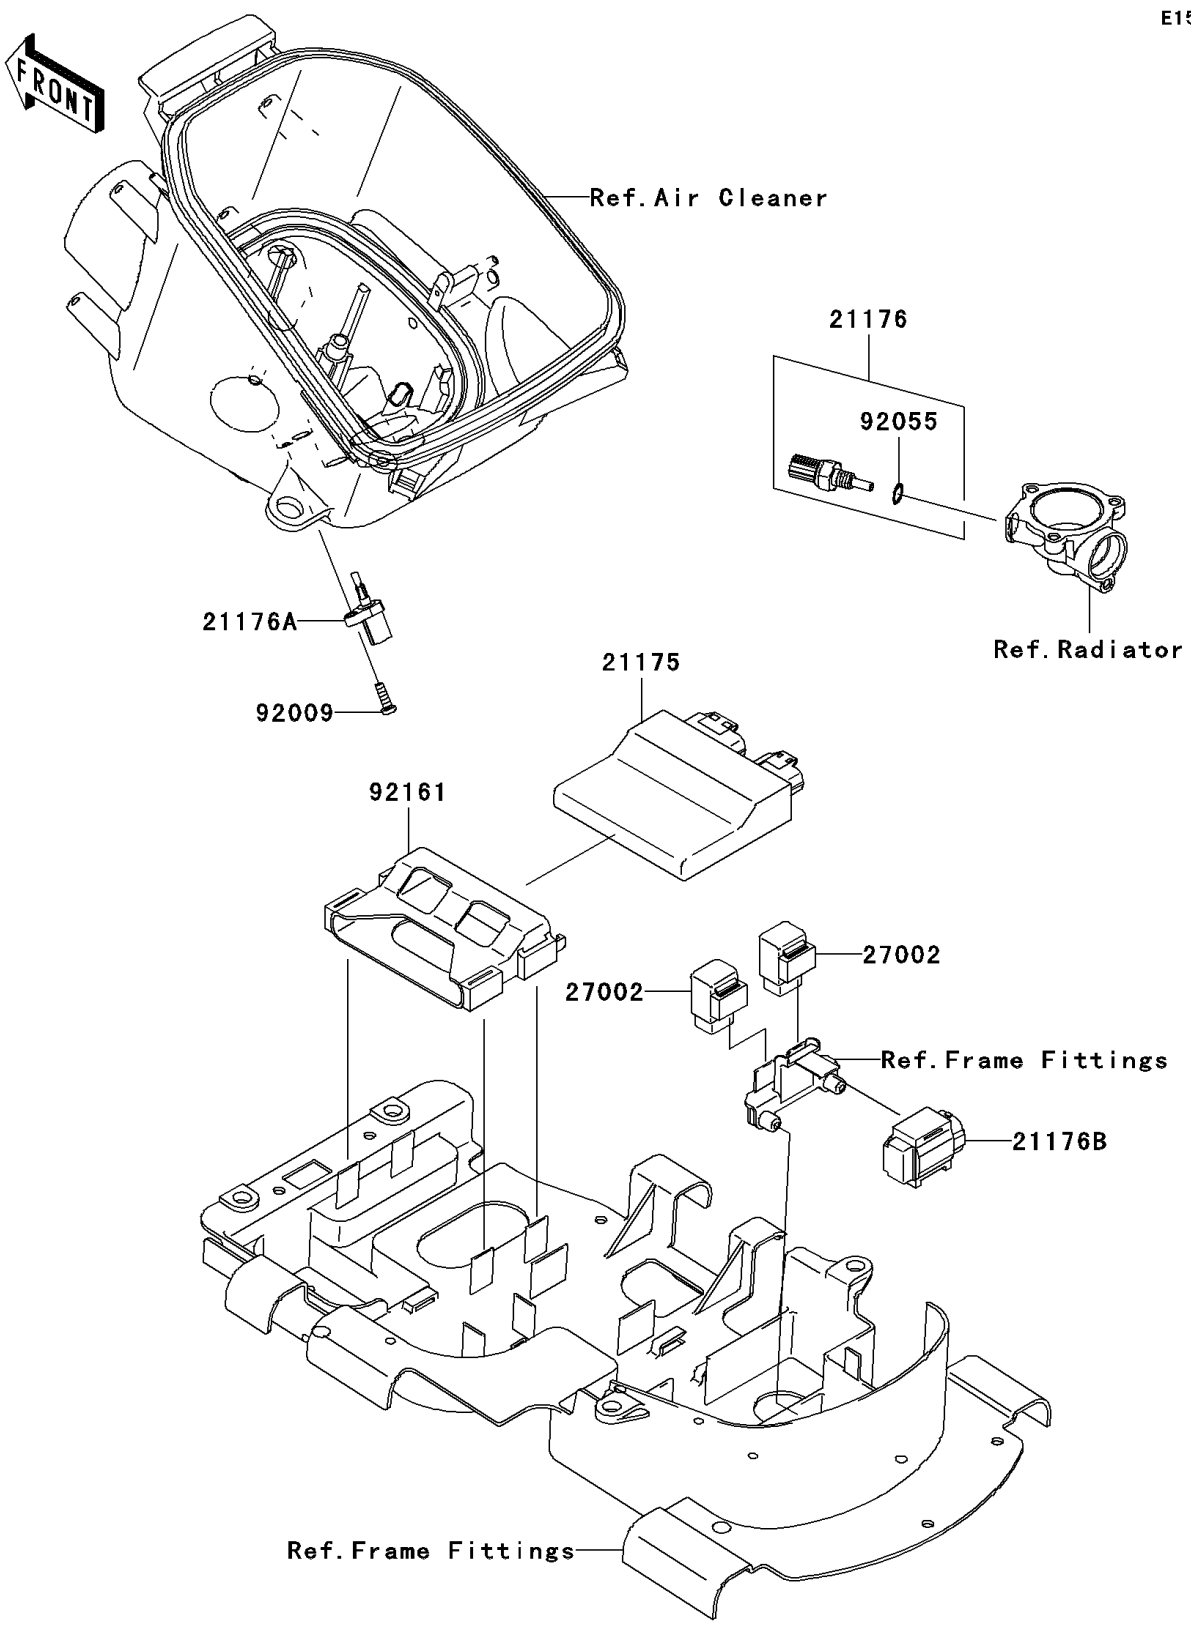

2008 Brute Force 750 4x4i Hardwoods Green HD PARTS DIAGRAM

Fuel Injection

E1530

2008 Brute Force 750 4x4i Hardwoods Green HD PARTS LIST

Fuel Injection

ITEM NAME	PART NUMBER	QUANTITY
CONTROL UNIT-ELECTRONIC (Ref # 21175)	21175-0273	1
SENSOR,WATER TEMP (Ref # 21176)	21176-0009	1
SENSOR,AIR TEMPERATURE (Ref # 21176A)	21176-0048	1
SENSOR,VEHICLE-DOWN (Ref # 21176B)	21176-0066	1
RELAY-ASSY (Ref # 27002)	27002-1062	2
SCREW,TAPPING,5X16 (Ref # 92009)	92009-1984	1
RING-O,9.5X1.9 (Ref # 92055)	92055-0016	1
DAMPER (Ref # 92161)	92161-0465	1