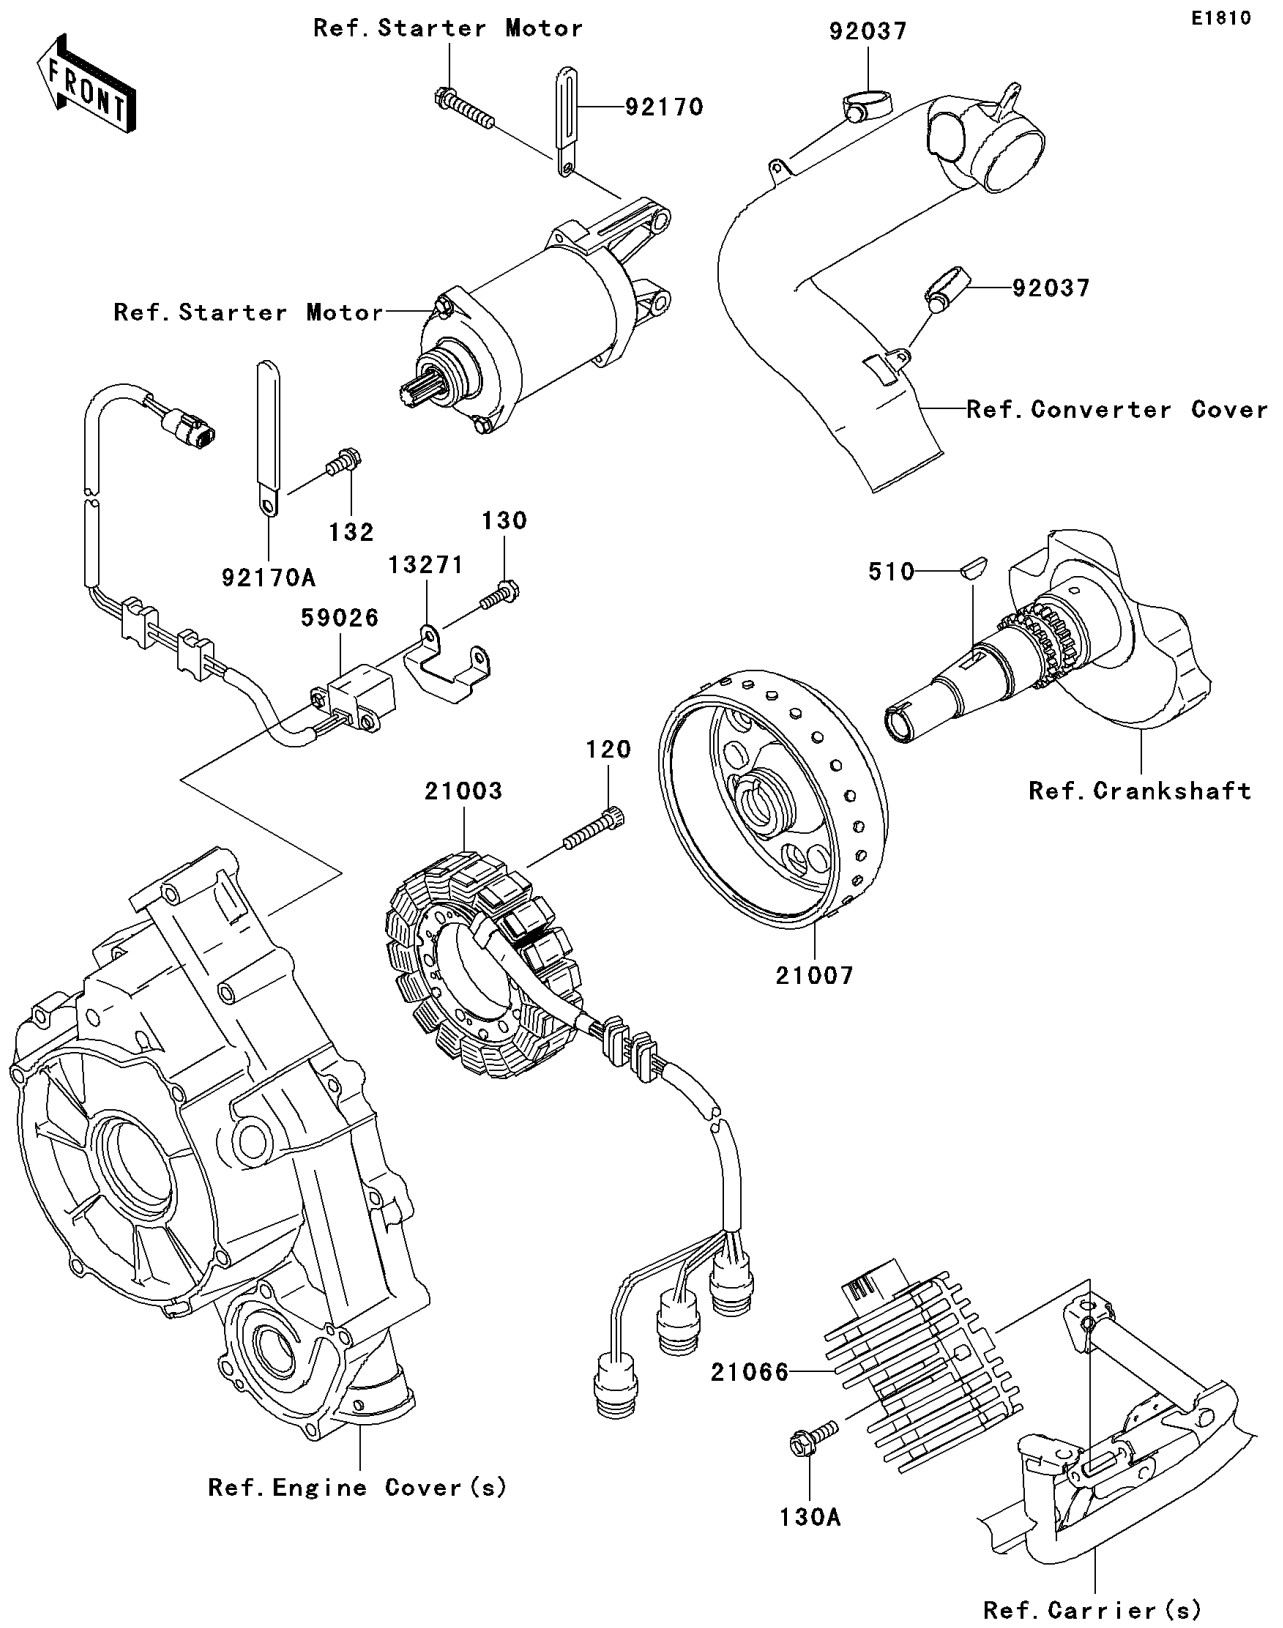

2008 Brute Force 750 4x4i NRA Outdoors PARTS DIAGRAM

Generator

2008 Brute Force 750 4x4i NRA Outdoors PARTS LIST

Generator

ITEM NAME	PART NUMBER	QUANTITY
BOLT-SOCKET,6X30 (Ref # 120)	120CB0630	3
BOLT-FLANGED,5X16 (Ref # 130)	130BA0516	2
BOLT-FLANGED,6X20 (Ref # 130A)	130BB0620	2
BOLT-FLANGED-SMALL,6X12 (Ref # 132)	132BD0612	1
KEY-WOODRUFF (Ref # 510)	510A4200	1
PLATE (Ref # 13271)	13271-1369	1
STATOR (Ref # 21003)	21003-0071	1
ROTOR (Ref # 21007)	21007-0111	1
REGULATOR-VOLTAGE (Ref # 21066)	21066-0030	1
COIL-PULSING (Ref # 59026)	59026-0005	1
CLAMP,HOSE (Ref # 92037)	92037-1827	2
CLAMP (Ref # 92170)	92170-1514	1
CLAMP (Ref # 92170A)	92170-1925	1