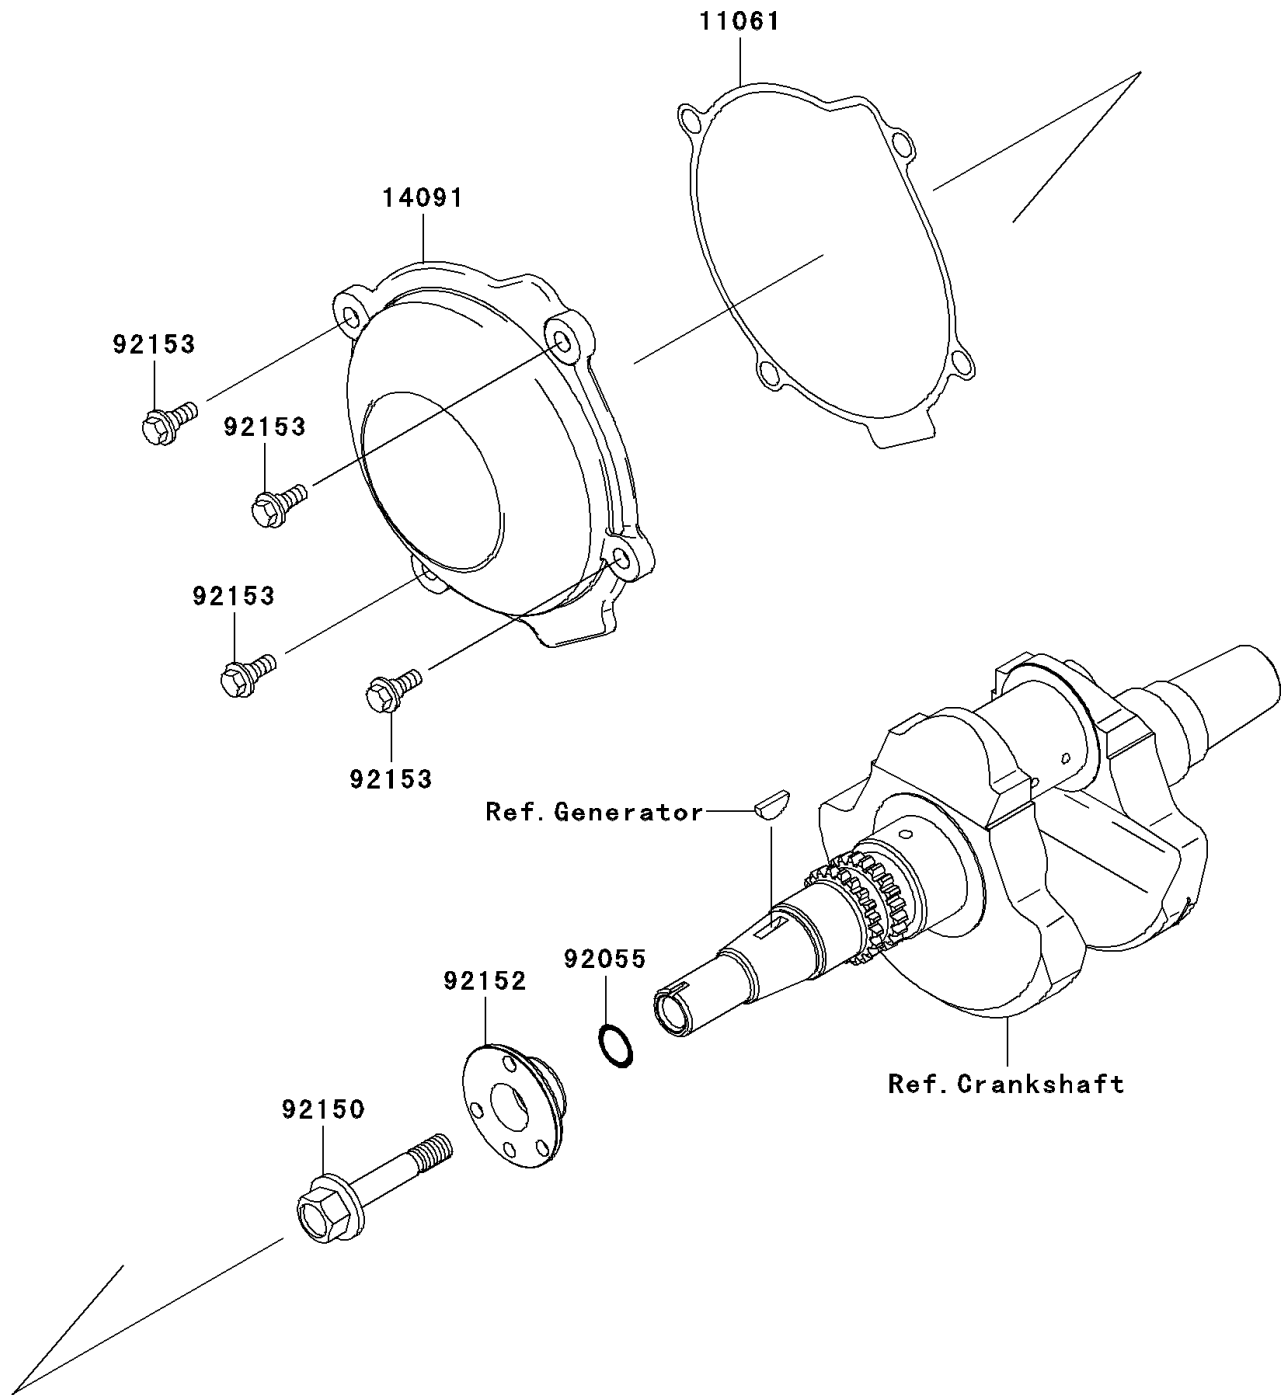

2008 Brute Force 750 4x4i NRA Outdoors PARTS DIAGRAM

Recoil Starter

E3040

2008 Brute Force 750 4x4i NRA Outdoors PARTS LIST

Recoil Starter

ITEM NAME	PART NUMBER	QUANTITY
GASKET (Ref # 11061)	11061-1153	1
COVER (Ref # 14091)	14091-0738	1
RING-O,19.8X2.2 (Ref # 92055)	92055-1215	1
BOLT,12X65 (Ref # 92150)	92150-1987	1
COLLAR,20X51X17 (Ref # 92152)	92152-1467	1
BOLT,FLANGED,6X16 (Ref # 92153)	92153-7007	4