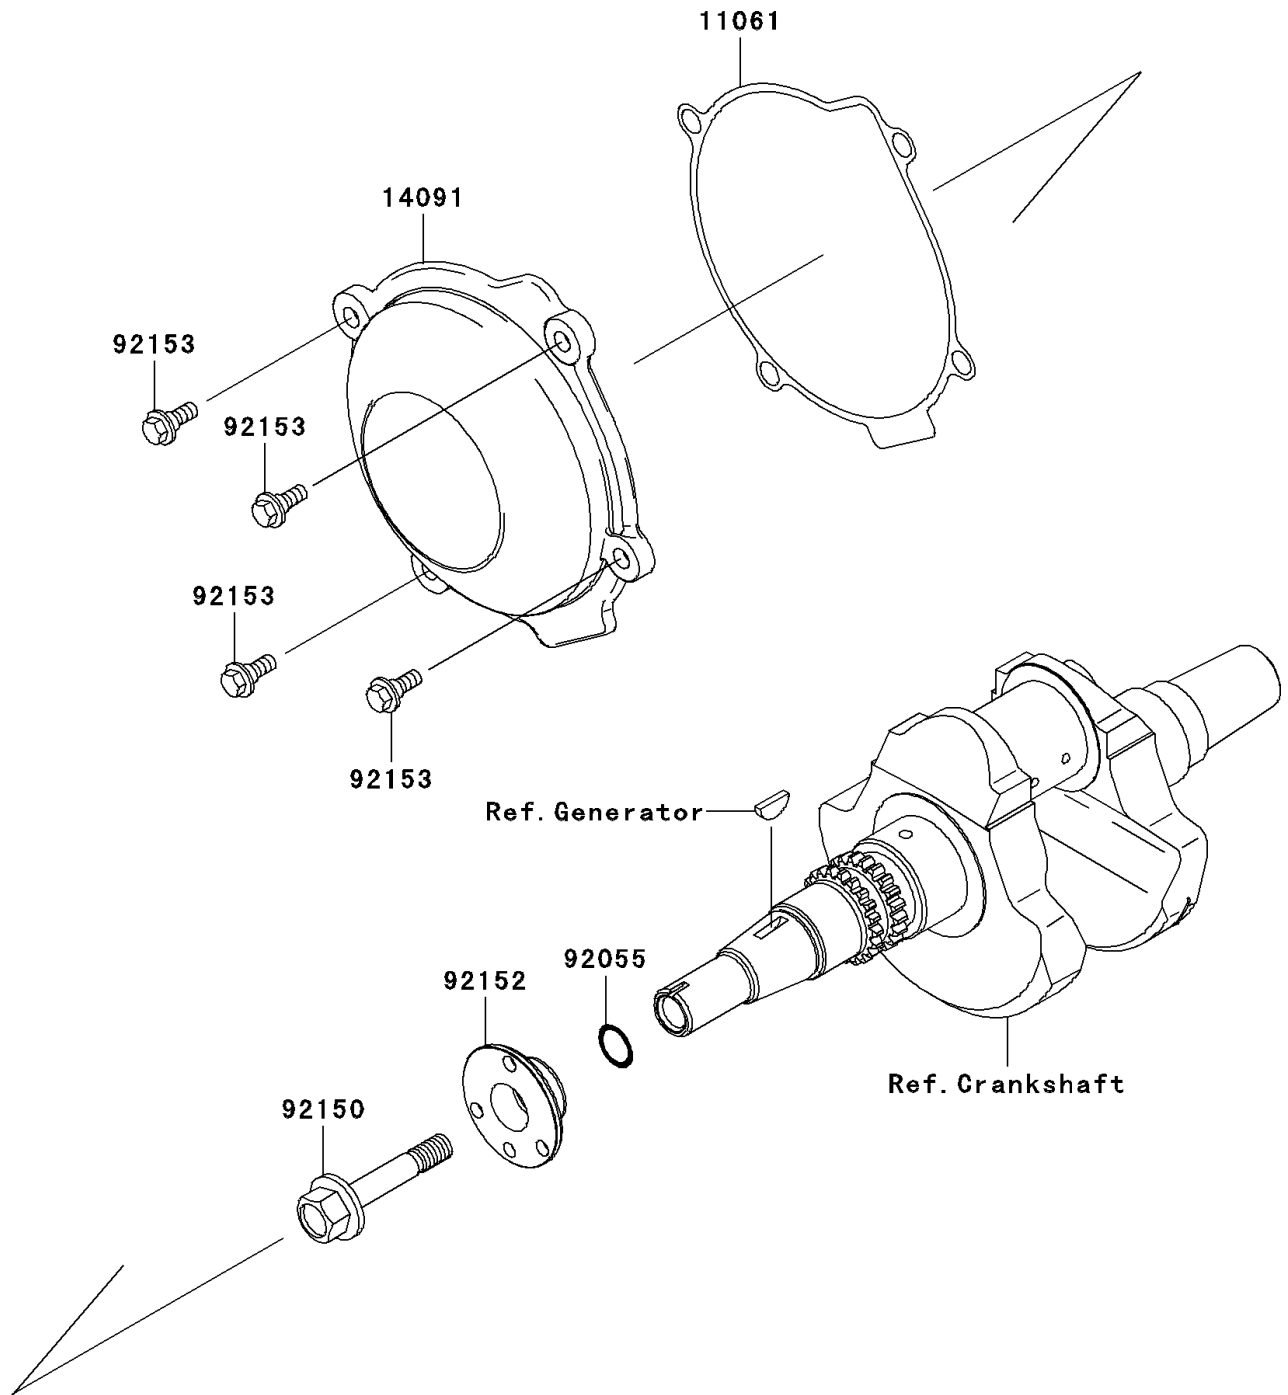

2009 Brute Force 750 4x4i Hardwoods Green HD PARTS DIAGRAM

Recoil Starter

E3040

2009 Brute Force 750 4x4i Hardwoods Green HD PARTS LIST

Recoil Starter

| ITEM NAME | PART NUMBER | QUANTITY |
|---------------------------------|-------------|----------|
| GASKET (Ref # 11061) | 11061-1153 | 1 |
| COVER (Ref # 14091) | 14091-0738 | 1 |
| RING-O,19.8X2.2 (Ref # 92055) | 92055-1215 | 1 |
| BOLT,12X65 (Ref # 92150) | 92150-1987 | 1 |
| COLLAR,20X51X17 (Ref # 92152) | 92152-1467 | 1 |
| BOLT,FLANGED,6X16 (Ref # 92153) | 92153-7007 | 4 |