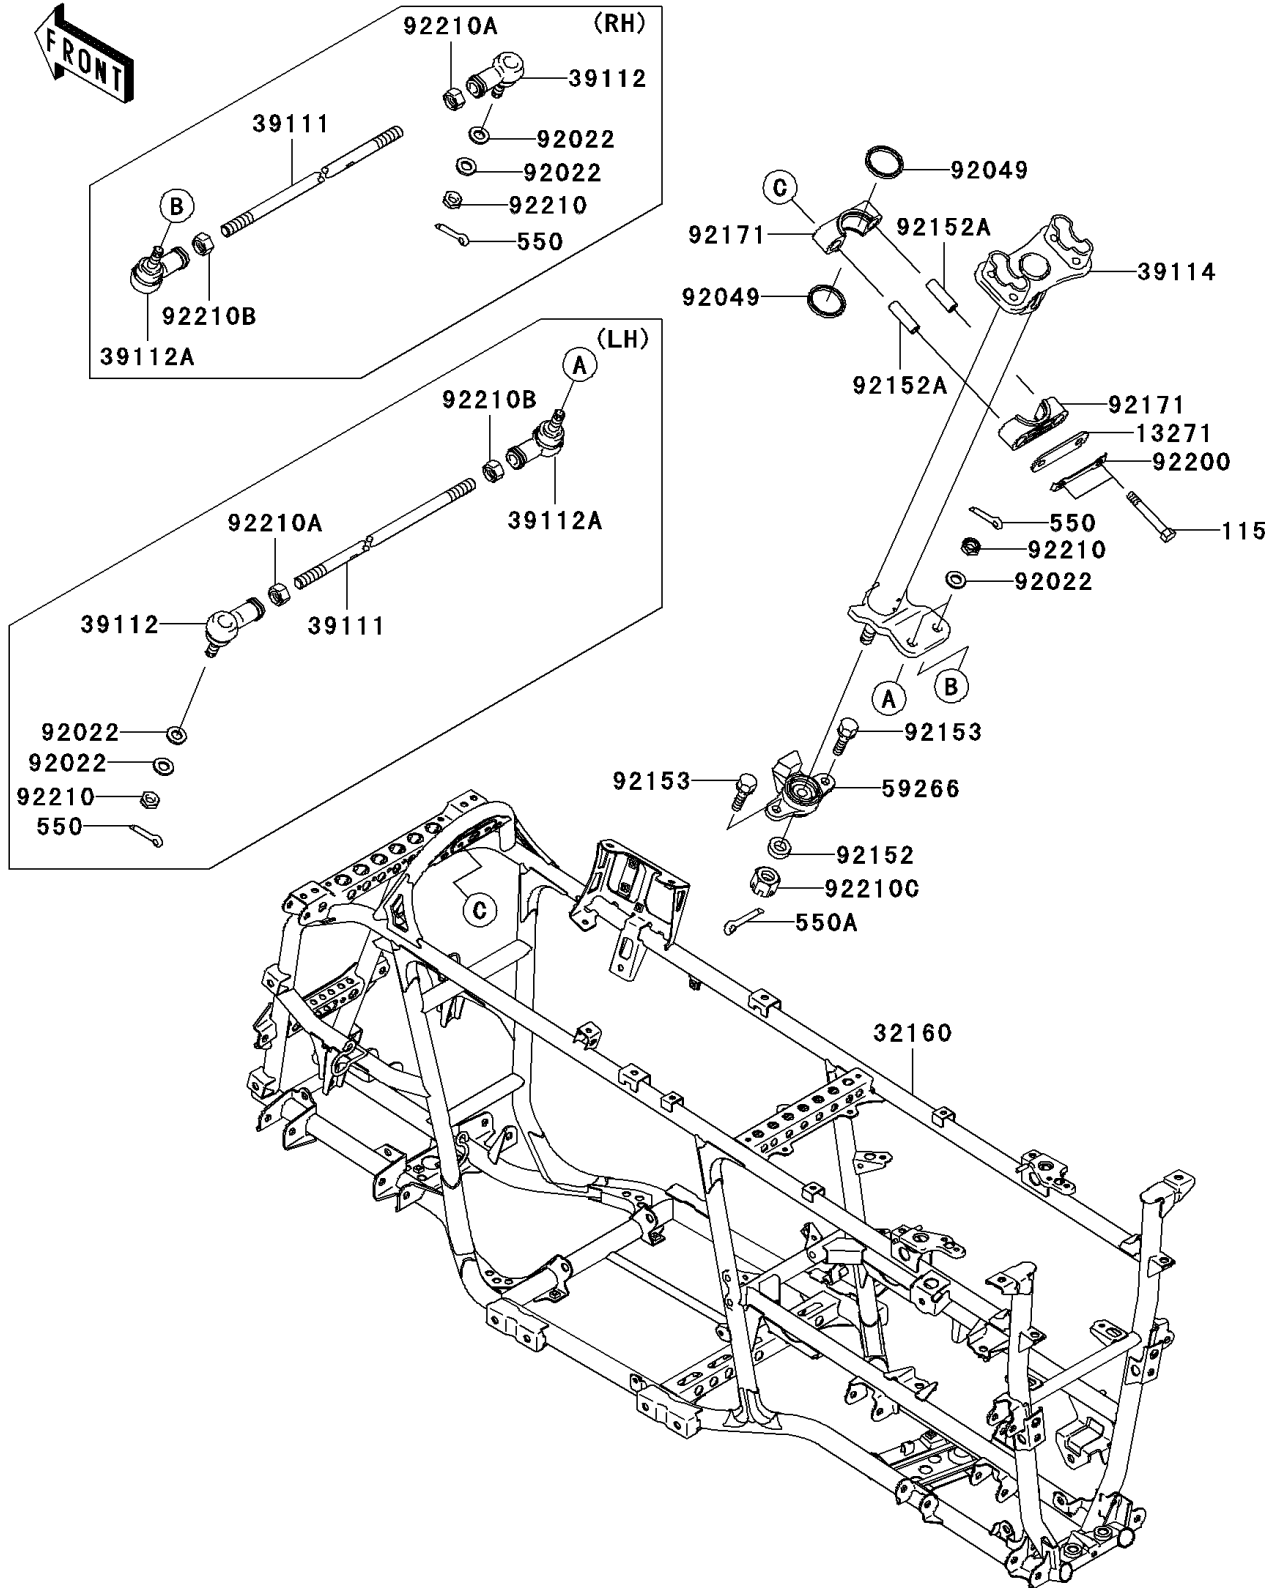

2008 Brute Force 750 4x4i Hardwoods Green HD PARTS DIAGRAM

Frame

F2120

2008 Brute Force 750 4x4i Hardwoods Green HD PARTS LIST

Frame

ITEM NAME	PART NUMBER	QUANTITY
BOLT-SMALL-UPSET,8X55 (Ref # 115)	115CB0855	2
PIN-COTTER,2.0X15 (Ref # 550)	550AA2015	4
PIN-COTTER,3.0X25 (Ref # 550A)	550AA3025	1
PLATE,STEERING,CLAMP (Ref # 13271)	13271-7506	1
FRAME-COMP (Ref # 32160)	32160-0227	1
ROD-TIE (Ref # 39111)	39111-0023	2
RODEND-TIE,RIGHT HANDED (Ref # 39112)	39112-0009	2
RODEND-TIE,LEFT HANDED (Ref # 39112A)	39112-0010	2
SHAFT-COMP-STRG (Ref # 39114)	39114-0006	1
JOINT-BALL (Ref # 59266)	59266-1125	1
WASHER,10.2X20X1.5 (Ref # 92022)	92022-3742	6
SEAL-OIL,SR31.8X37.5X3.8LR (Ref # 92049)	92049-7501	2
COLLAR,12X21.3X7 (Ref # 92152)	92152-1351	1
COLLAR,9.1X13.95X42 (Ref # 92152A)	92152-7501	2
BOLT,8X30 (Ref # 92153)	92153-1065	2
CLAMP,STEERING (Ref # 92171)	92171-7501	2
WASHER,STEERING CLAMP (Ref # 92200)	92200-0384	1
NUT,LOCK,10MM (Ref # 92210)	92210-1184	4
NUT,RIGHT HANDED (Ref # 92210A)	92210-1385	2
NUT,LEFT HANDED (Ref # 92210B)	92210-1386	2
NUT,12MM (Ref # 92210C)	92210-7501	1