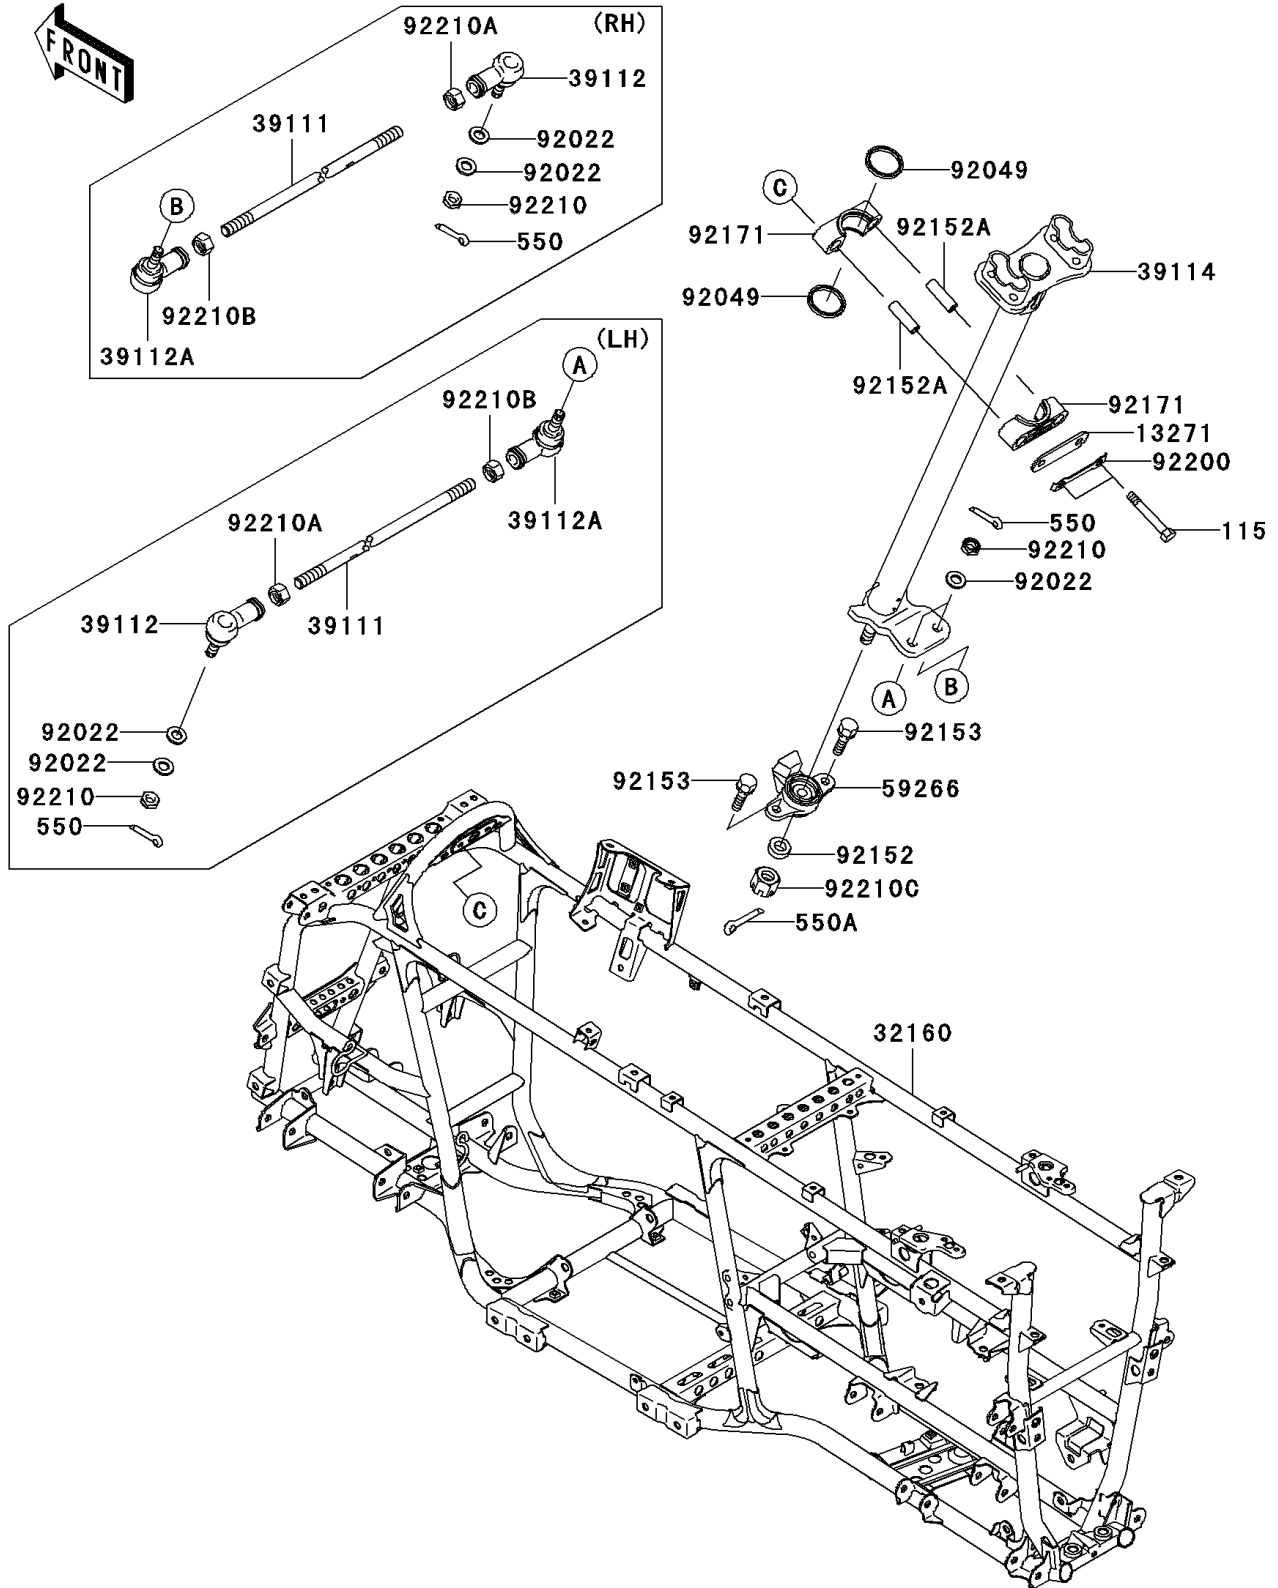

2008 Brute Force 750 4x4i NRA Outdoors PARTS DIAGRAM

Frame

F2120

2008 Brute Force 750 4x4i NRA Outdoors PARTS LIST

Frame

ITEM NAME	PART NUMBER	QUANTITY
BOLT-SMALL-UPSET,8X55 (Ref # 115)	115CB0855	2
PIN-COTTER,2.0X15 (Ref # 550)	550AA2015	4
PIN-COTTER,3.0X25 (Ref # 550A)	550AA3025	1
PLATE,STEERING,CLAMP (Ref # 13271)	13271-7506	1
FRAME-COMP (Ref # 32160)	32160-0227	1
ROD-TIE (Ref # 39111)	39111-0023	2
RODEND-TIE,RIGHT HANDED (Ref # 39112)	39112-0009	2
RODEND-TIE,LEFT HANDED (Ref # 39112A)	39112-0010	2
SHAFT-COMP-STRG (Ref # 39114)	39114-0006	1
JOINT-BALL (Ref # 59266)	59266-1125	1
WASHER,10.2X20X1.5 (Ref # 92022)	92022-3742	6
SEAL-OIL,SR31.8X37.5X3.8LR (Ref # 92049)	92049-7501	2
COLLAR,12X21.3X7 (Ref # 92152)	92152-1351	1
COLLAR,9.1X13.95X42 (Ref # 92152A)	92152-7501	2
BOLT,8X30 (Ref # 92153)	92153-1065	2
CLAMP,STEERING (Ref # 92171)	92171-7501	2
WASHER,STEERING CLAMP (Ref # 92200)	92200-0384	1
NUT,LOCK,10MM (Ref # 92210)	92210-1184	4
NUT,RIGHT HANDED (Ref # 92210A)	92210-1385	2
NUT,LEFT HANDED (Ref # 92210B)	92210-1386	2
NUT,12MM (Ref # 92210C)	92210-7501	1