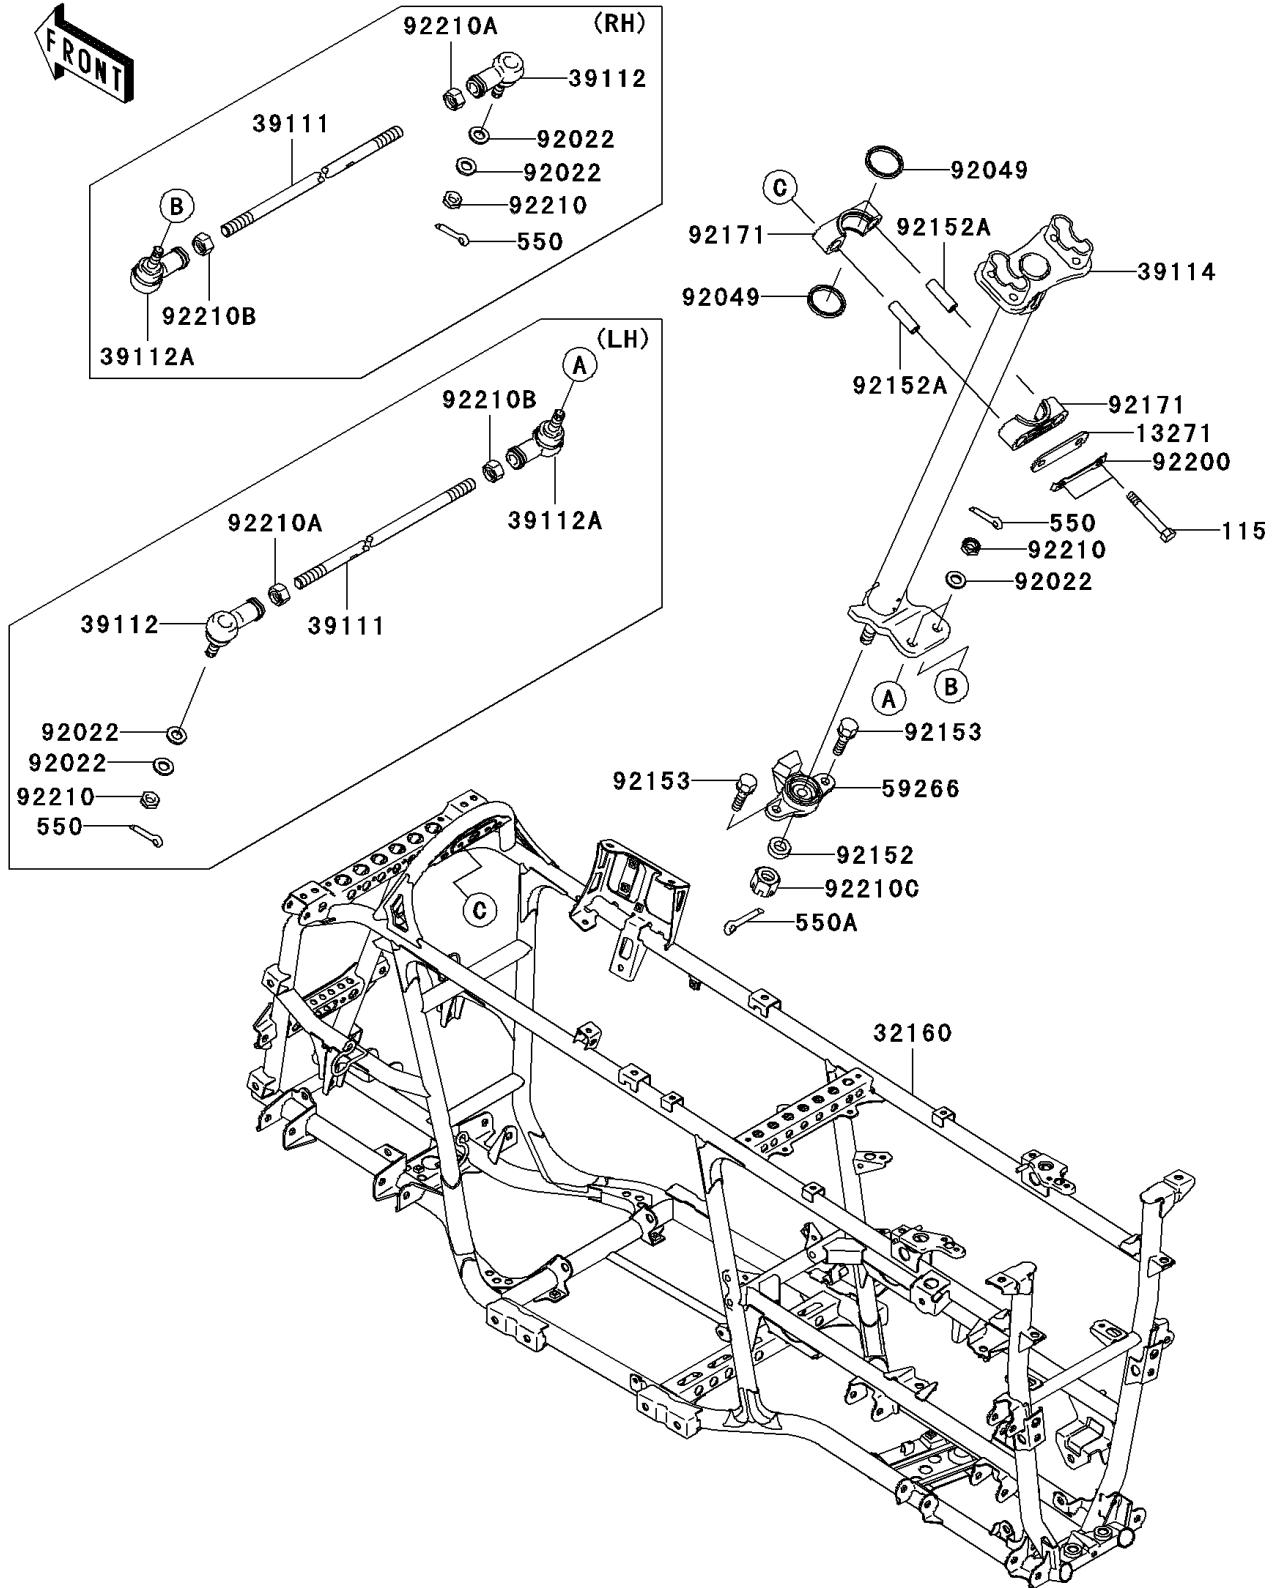

2009 Brute Force 750 4x4i Hardwoods Green HD PARTS DIAGRAM

Frame

F2120

2009 Brute Force 750 4x4i Hardwoods Green HD PARTS LIST

Frame

ITEM NAME	PART NUMBER	QUANTITY
BOLT-SMALL-UPSET,8X55 (Ref # 115)	115CB0855	2
PIN-COTTER,2.0X15 (Ref # 550)	550AA2015	4
PIN-COTTER,3.0X25 (Ref # 550A)	550AA3025	1
PLATE,STEERING,CLAMP (Ref # 13271)	13271-7506	1
FRAME-COMP (Ref # 32160)	32160-0227	1
ROD-TIE (Ref # 39111)	39111-0023	2
RODEND-TIE,RIGHT HANDED (Ref # 39112)	39112-0009	2
RODEND-TIE,LEFT HANDED (Ref # 39112A)	39112-0010	2
SHAFT-COMP-STRG (Ref # 39114)	39114-0006	1
JOINT-BALL (Ref # 59266)	59266-1125	1
WASHER,10.2X20X1.5 (Ref # 92022)	92022-3742	6
SEAL-OIL,SR31.8X37.5X3.8LR (Ref # 92049)	92049-7501	2
COLLAR,12X21.3X7 (Ref # 92152)	92152-1351	1
COLLAR,9.1X13.95X42 (Ref # 92152A)	92152-7501	2
BOLT,8X30 (Ref # 92153)	92153-1065	2
CLAMP,STEERING (Ref # 92171)	92171-7501	2
WASHER,STEERING CLAMP (Ref # 92200)	92200-0384	1
NUT,LOCK,10MM (Ref # 92210)	92210-1184	4
NUT,RIGHT HANDED (Ref # 92210A)	92210-1385	2
NUT,LEFT HANDED (Ref # 92210B)	92210-1386	2
NUT,12MM (Ref # 92210C)	92210-7501	1