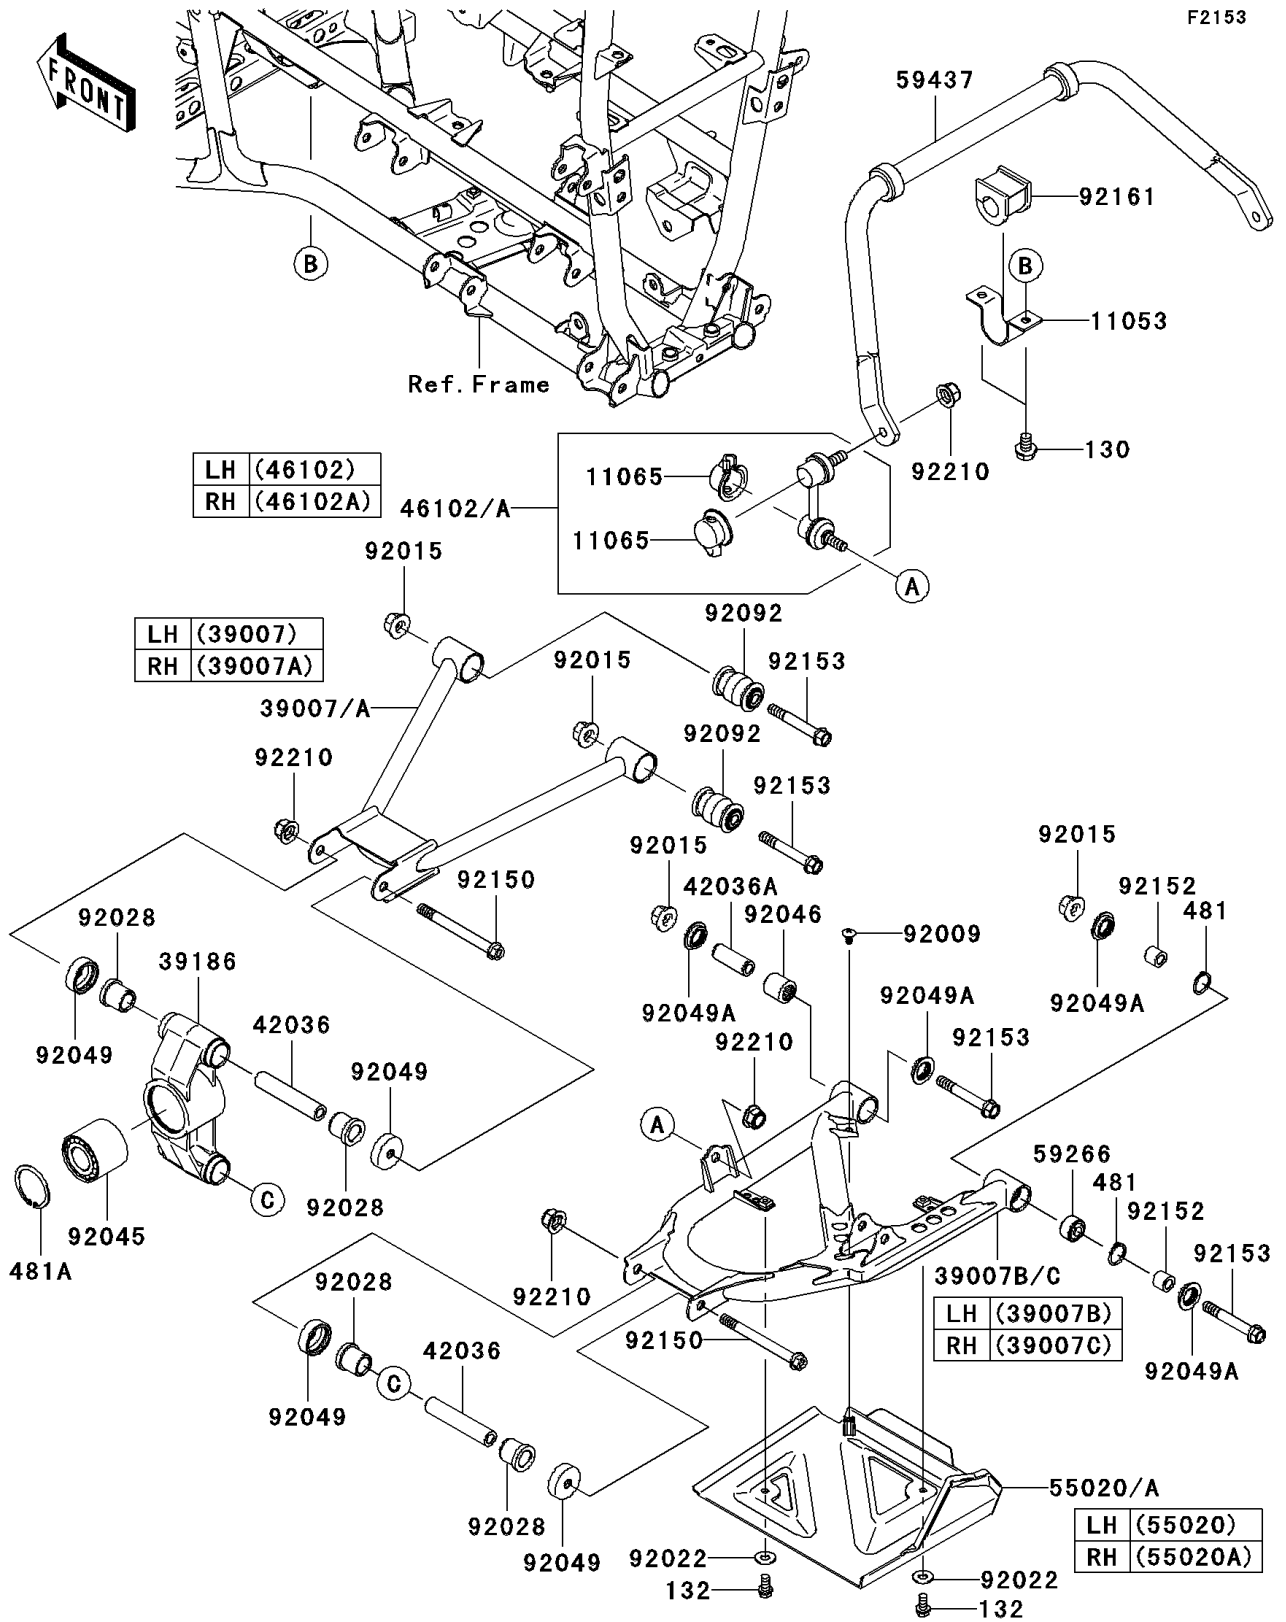

# 2008 Brute Force 750 4x4i Hardwoods Green HD PARTS DIAGRAM

## Rear Suspension

### Rear Suspension

ITEM NAME	PART NUMBER	QUANTITY
BOLT-FLANGED,8X12 (Ref # 130)	130BB0812	4
BOLT-FLANGED-SMALL,6X12 (Ref # 132)	132BB0612	4
CIRCLIP (Ref # 481)	481J2400	4
CIRCLIP (Ref # 481A)	481J5200	2
BRACKET,STABILIZER (Ref # 11053)	11053-1833	2
CAP (Ref # 11065)	11065-0086	4
ARM-SUSP,RR,UPP,LH (Ref # 39007)	39007-0021	1
ARM-SUSP,RR,UPP,RH (Ref # 39007A)	39007-0022	1
ARM-SUSP,RR,LWR,LH (Ref # 39007B)	39007-0038	1
ARM-SUSP,RR,LWR,RH (Ref # 39007C)	39007-0039	1
KNUCKLE,RR (Ref # 39186)	39186-0030	2
SLEEVE,10X17X85.6 (Ref # 42036)	42036-1190	4
SLEEVE (Ref # 42036A)	42036-1376	2
ROD,STABILIZER,LH (Ref # 46102)	46102-0055	1
ROD,STABILIZER,RH (Ref # 46102A)	46102-0056	1
GUARD,REAR ARM,LH,F.BLACK (Ref # 55020)	55020-0166-6Z	1
GUARD,REAR ARM,RH,F.BLACK (Ref # 55020A)	55020-0167-6Z	1
JOINT-BALL (Ref # 59266)	59266-0013	2
STABILIZER (Ref # 59437)	59437-0001	1
SCREW,6X12 (Ref # 92009)	92009-1480	2
NUT,FLANGED,10MM (Ref # 92015)	92015-1415	8
WASHER,7X16X1.2 (Ref # 92022)	92022-024	4
BUSHING (Ref # 92028)	92028-1466	8
BEARING-BALL,25BWD02ACA68 (Ref # 92045)	92045-0094	2
BEARING-NEEDLE (Ref # 92046)	92046-1046	2
SEAL-OIL,KNUCKLE (Ref # 92049)	92049-1198	8
SEAL-OIL,MHA17245.7F (Ref # 92049A)	92049-1223	8
BUSHING-RUBBER (Ref # 92092)	92092-0004	4
BOLT,FLANGED,10X105 (Ref # 92150)	92150-1624	4

## Rear Suspension

ITEM NAME	PART NUMBER	QUANTITY
COLLAR,10X17X14.5 (Ref # 92152)	92152-1455	4
BOLT,FLANGED,10X70 (Ref # 92153)	92153-0666	8
DAMPER (Ref # 92161)	92161-0265	2
NUT,LOCK,FLANGED,10MM (Ref # 92210)	92210-0276	8