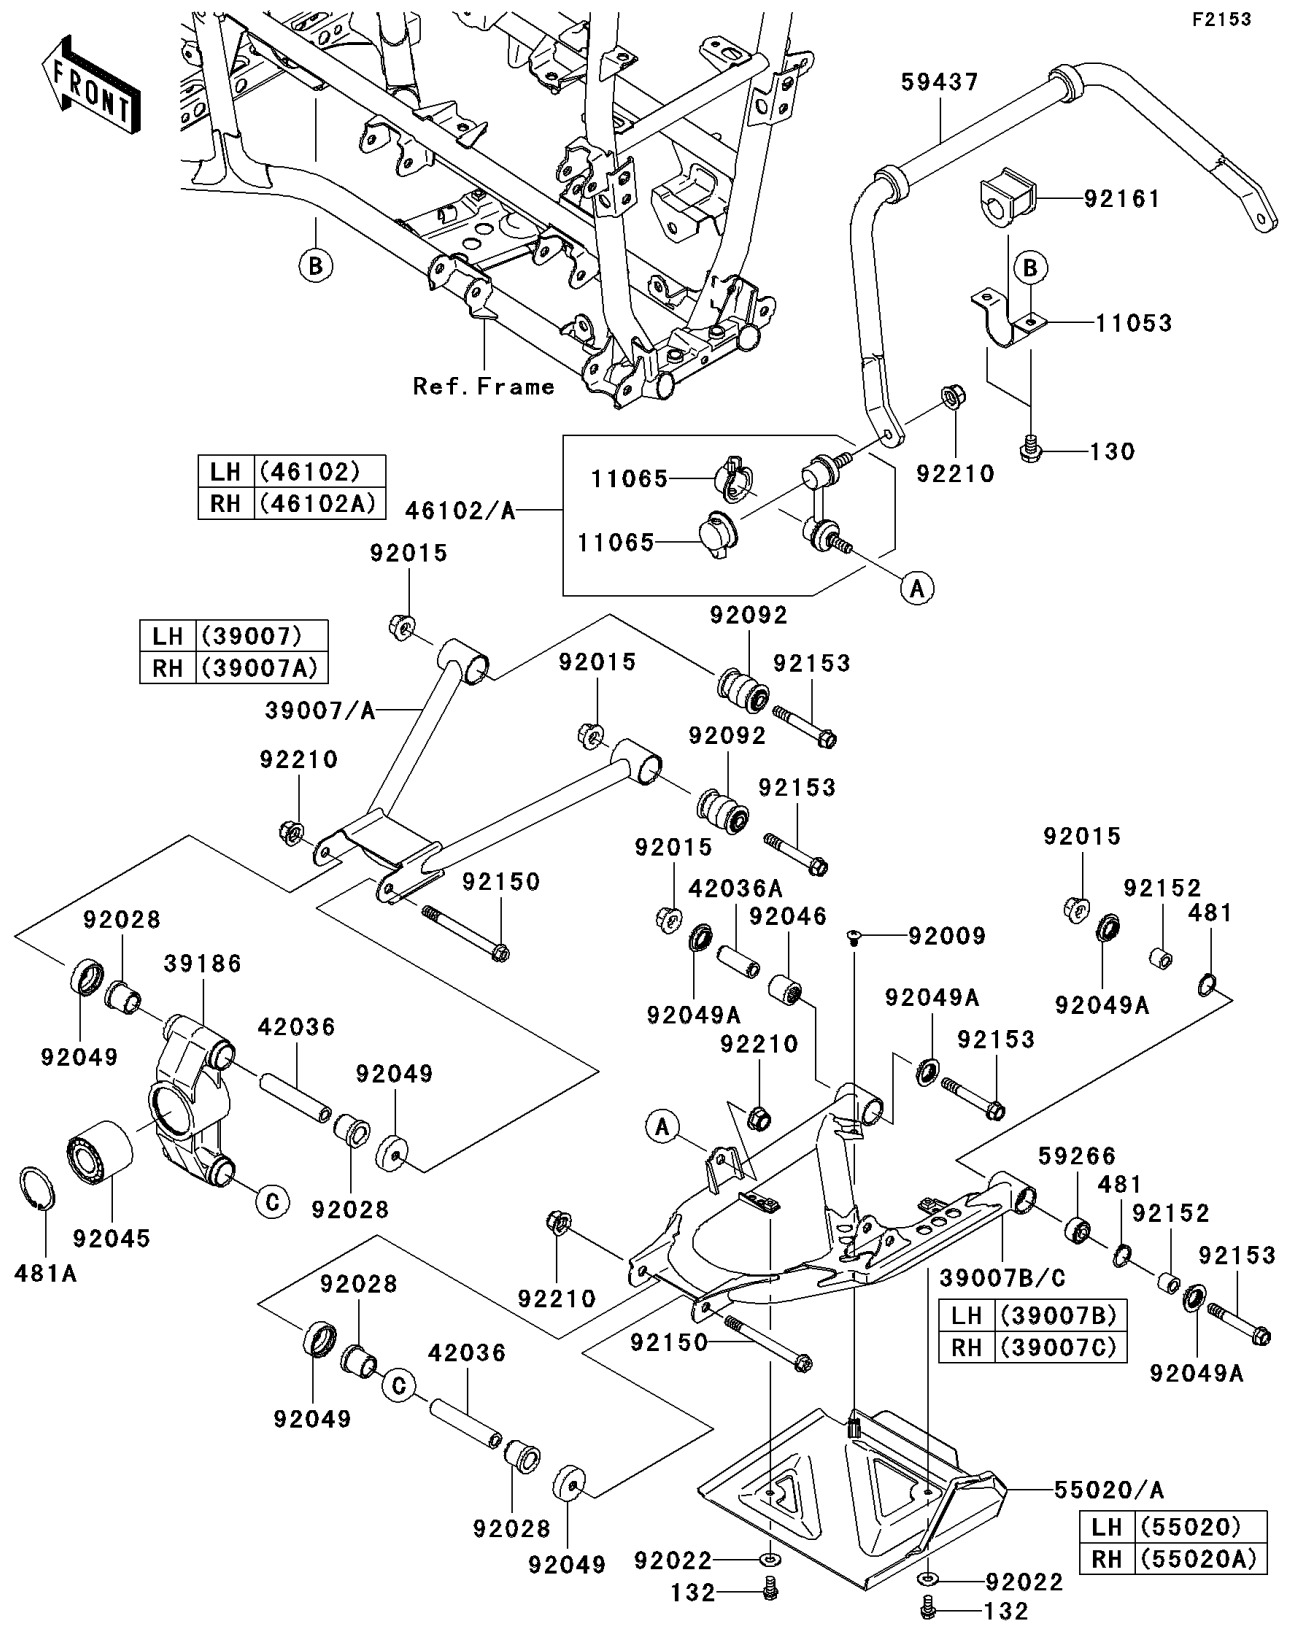

2009 Brute Force 750 4x4i Hardwoods Green HD PARTS DIAGRAM

Rear Suspension