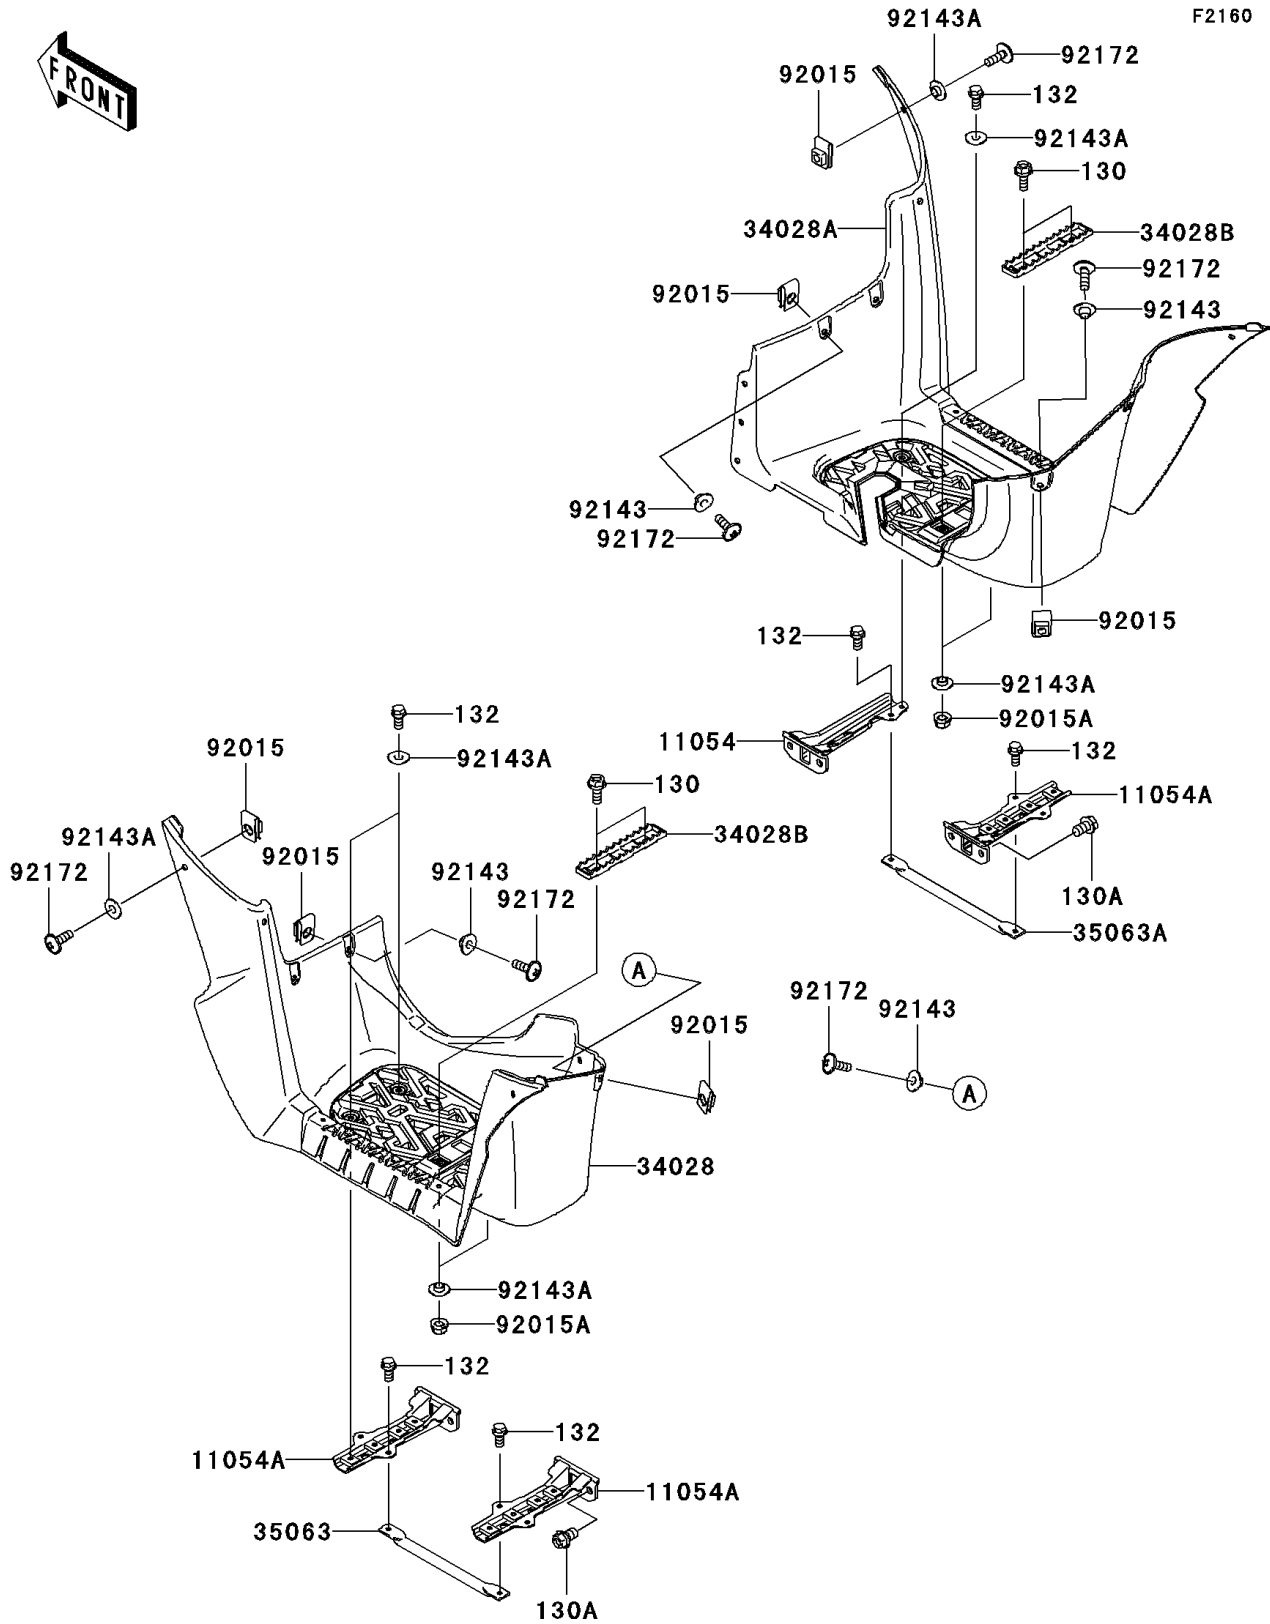

2008 Brute Force 750 4x4i Hardwoods Green HD PARTS DIAGRAM

Footrests

2008 Brute Force 750 4x4i Hardwoods Green HD PARTS LIST

Footrests

ITEM NAME	PART NUMBER	QUANTITY
BOLT-FLANGED,6X16 (Ref # 130)	130BB0616	4
BOLT-FLANGED,10X16 (Ref # 130A)	130CB1016	8
BOLT-FLANGED-SMALL,6X12 (Ref # 132)	132BB0612	11
BRACKET,FOOT BOARD,RH (Ref # 11054)	11054-1229	1
BRACKET,FOOT BOARD (Ref # 11054A)	11054-1232	3
STEP,FOOT BOARD,LH,F.BLACK (Ref # 34028)	34028-0054-6Z	1
STEP,FOOT BOARD,RH,F.BLACK (Ref # 34028A)	34028-0055-6Z	1
STEP,FOOT PEG,F.BLACK (Ref # 34028B)	34028-0087-21	2
STAY,STEP,LH (Ref # 35063)	35063-0394	1
STAY,STEP,RH (Ref # 35063A)	35063-0395	1
NUT,6MM (Ref # 92015)	92015-1602	17
NUT,LOCK,FLANGED,6MM (Ref # 92015A)	92015-1603	4
COLLAR (Ref # 92143)	92143-1057	4
COLLAR (Ref # 92143A)	92143-1087	24
SCREW,6X18 (Ref # 92172)	92172-0002	17