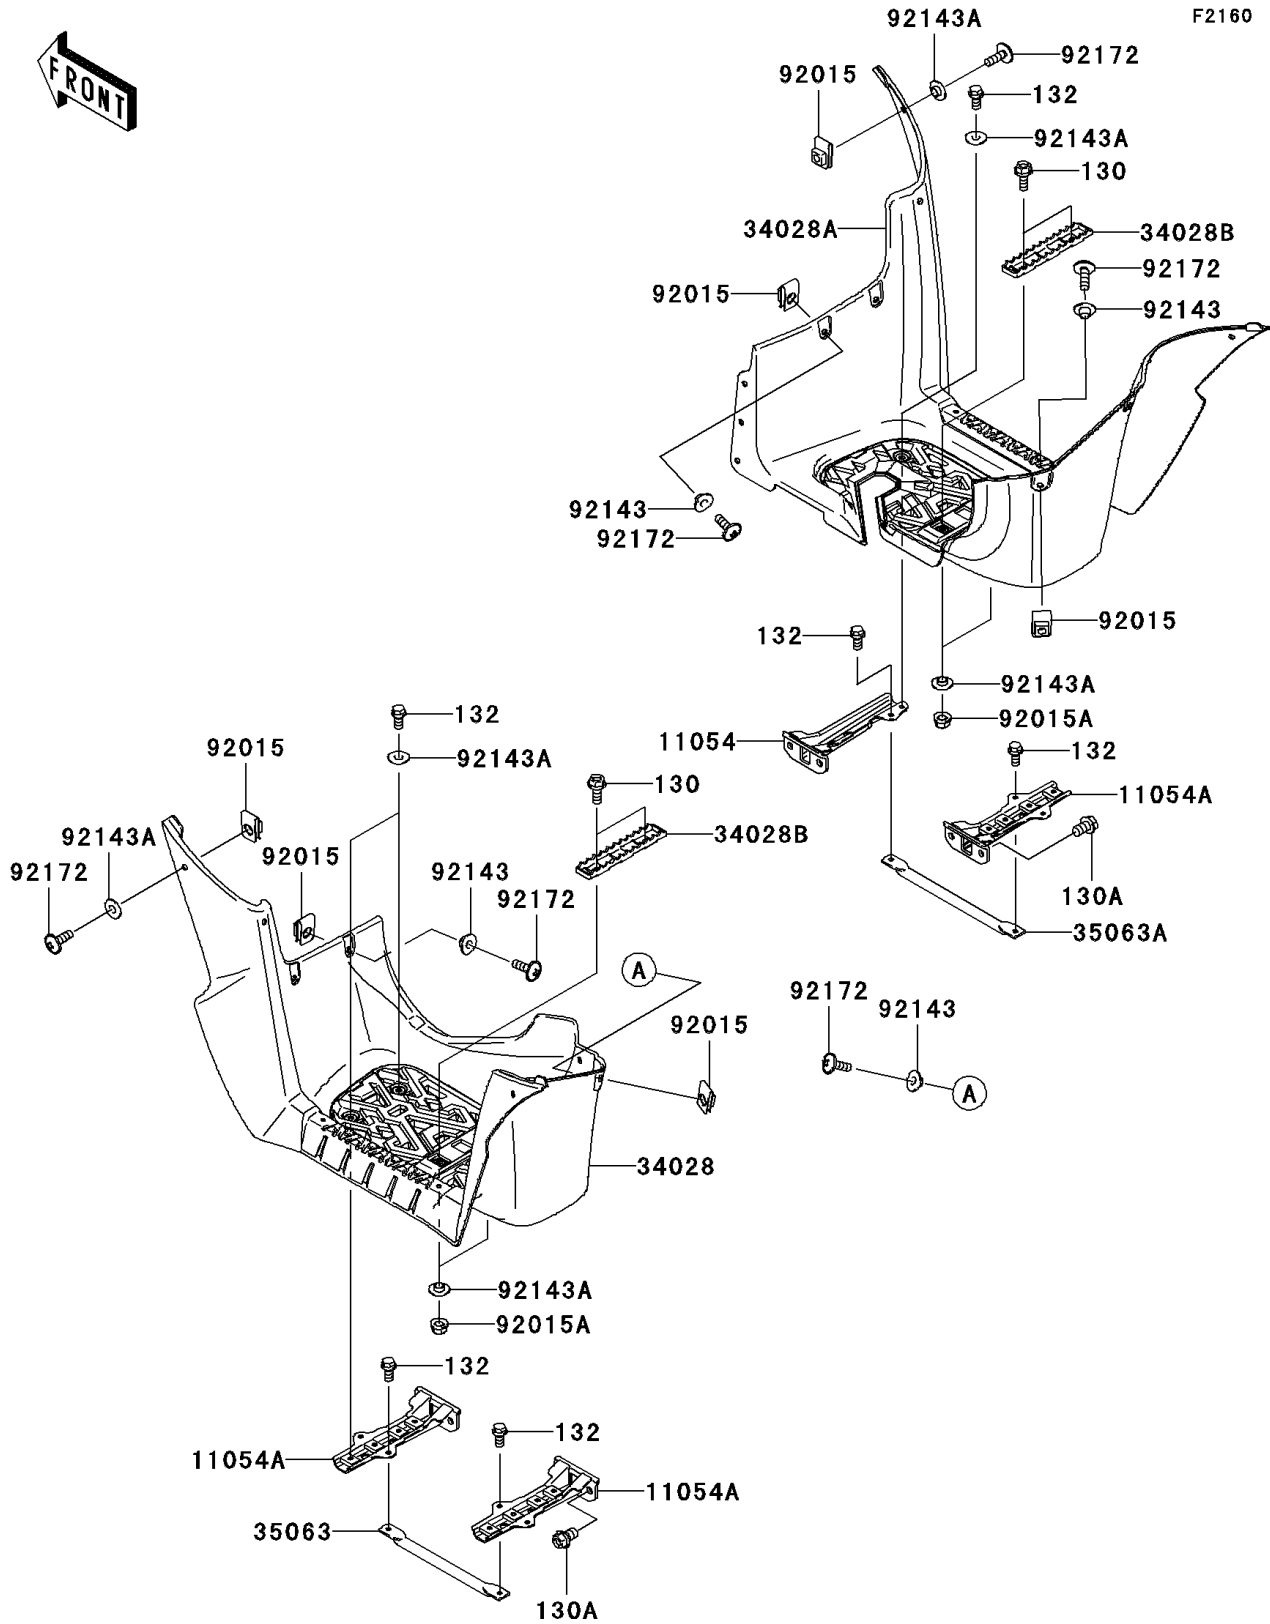

2008 Brute Force 750 4x4i NRA Outdoors PARTS DIAGRAM

Footrests

2008 Brute Force 750 4x4i NRA Outdoors PARTS LIST

Footrests

ITEM NAME	PART NUMBER	QUANTITY
BOLT-FLANGED,6X16 (Ref # 130)	130BB0616	4
BOLT-FLANGED,10X16 (Ref # 130A)	130CB1016	8
BOLT-FLANGED-SMALL,6X12 (Ref # 132)	132BB0612	11
BRACKET,FOOT BOARD,RH (Ref # 11054)	11054-1229	1
BRACKET,FOOT BOARD (Ref # 11054A)	11054-1232	3
STEP,FOOT BOARD,LH,F.BLACK (Ref # 34028)	34028-0054-6Z	1
STEP,FOOT BOARD,RH,F.BLACK (Ref # 34028A)	34028-0055-6Z	1
STEP,FOOT PEG,F.BLACK (Ref # 34028B)	34028-0087-21	2
STAY,STEP,LH (Ref # 35063)	35063-0394	1
STAY,STEP,RH (Ref # 35063A)	35063-0395	1
NUT,6MM (Ref # 92015)	92015-1602	17
NUT,LOCK,FLANGED,6MM (Ref # 92015A)	92015-1603	4
COLLAR (Ref # 92143)	92143-1057	4
COLLAR (Ref # 92143A)	92143-1087	24
SCREW,6X18 (Ref # 92172)	92172-0002	17