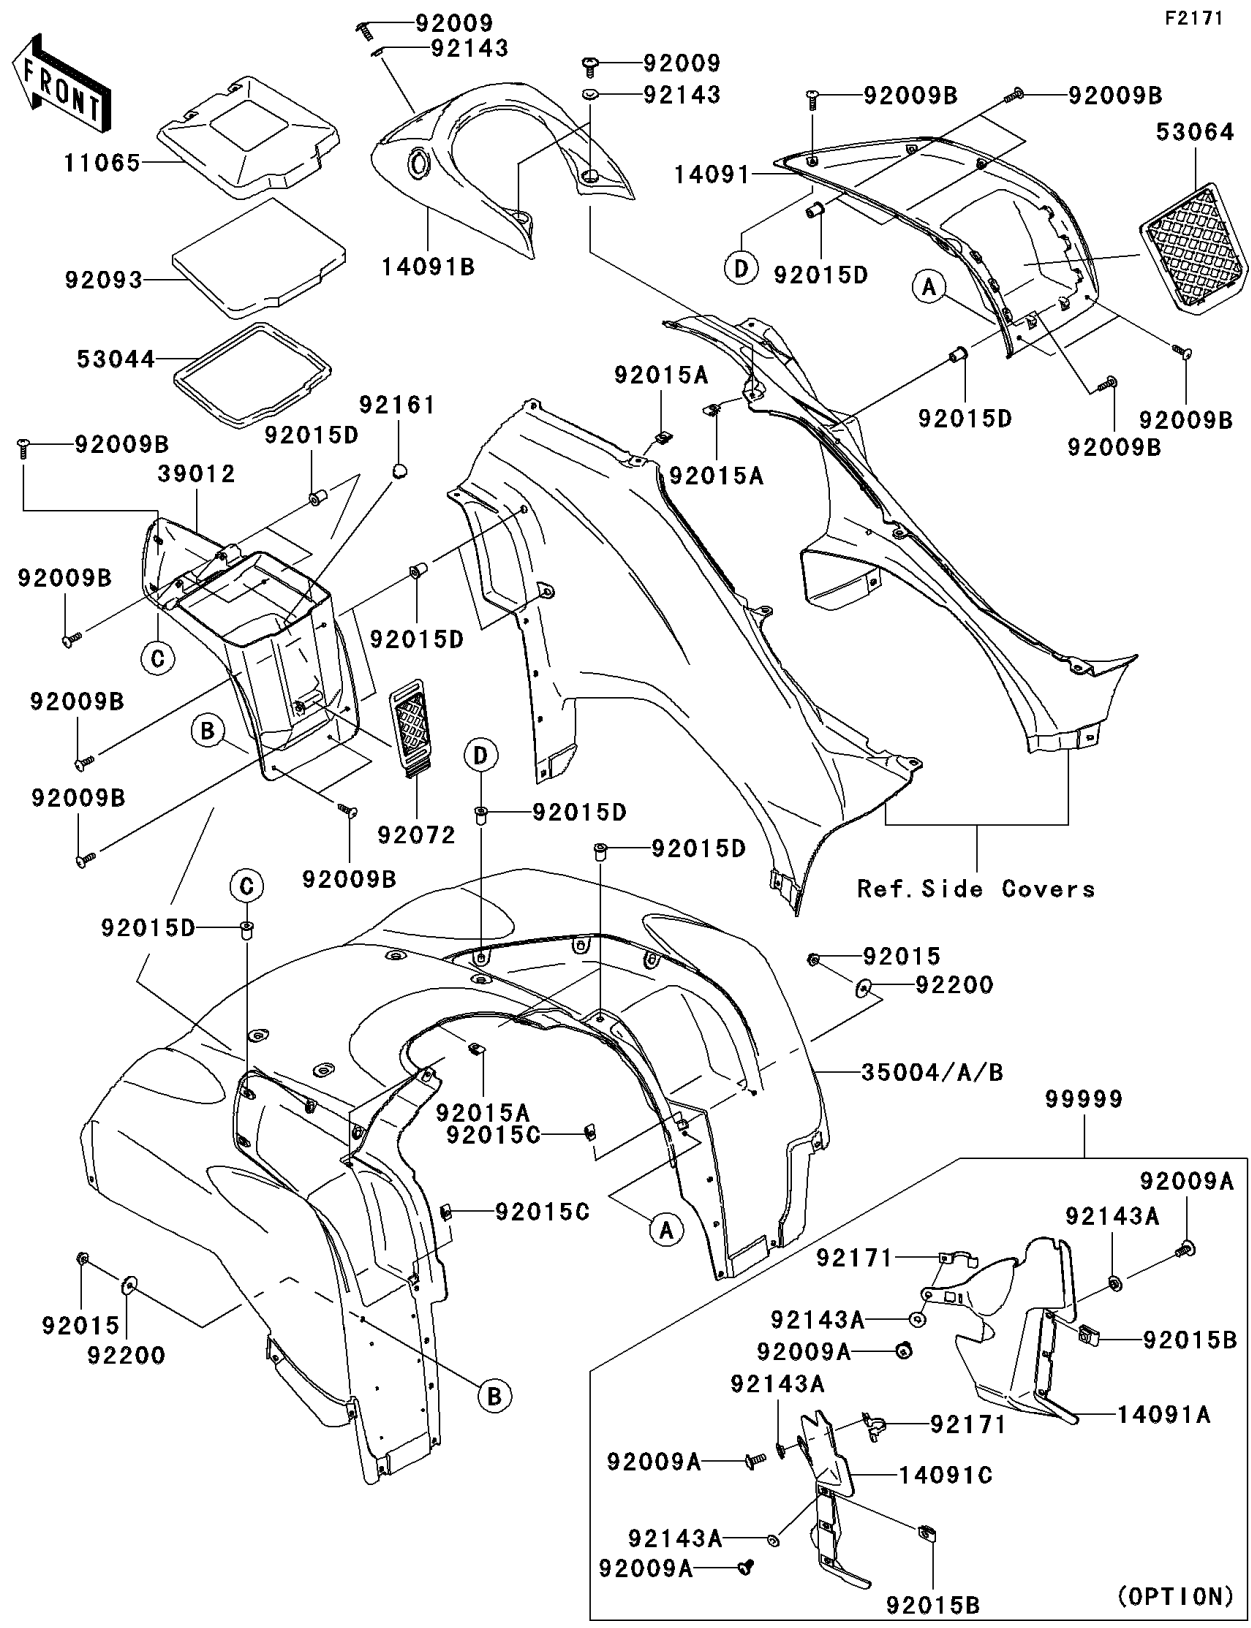

2010 Brute Force 750 4x4i Realtree APG HD PARTS DIAGRAM

Front Fender(s)

2010 Brute Force 750 4x4i Realtree APG HD PARTS LIST

Front Fender(s)

ITEM NAME	PART NUMBER	QUANTITY
CAP,STORAGE,F.BLACK (Ref # 11065)	11065-0194-6Z	1
COVER,POCKET,RH,F.BLACK (Ref # 14091)	14091-0136-6Z	1
COVER,SIDE,INNER,RH (Ref # 14091A)	14091-0179	1
COVER,TOP,F.BLACK (Ref # 14091B)	14091-0270-6Z	1
COVER,SIDE,INNER,LH (Ref # 14091C)	14091-0337	1
FENDER-FRONT,CAMOUFLAGE (Ref # 35004A)	35004-0107-16P	1
CASE-STORAGE,F.BLACK (Ref # 39012)	39012-0015-6Z	1
TRIM,L=700 (Ref # 53044)	53044-0037	1
NET-CARGO (Ref # 53064)	53064-0002	1
SCREW,6X16 (Ref # 92009)	92009-1621	3
SCREW,6X16 (Ref # 92009A)	92009-1621	8
SCREW,5X18 (Ref # 92009B)	92009-1655	17
NUT,FLANGED,5MM (Ref # 92015)	92015-1259	2
NUT,6MM (Ref # 92015A)	92015-1602	3
NUT,6MM (Ref # 92015B)	92015-1602	6
NUT,5MM (Ref # 92015C)	92015-1710	2
NUT,WELL,5MM (Ref # 92015D)	92015-1757	15
BAND,STORAGE (Ref # 92072)	92072-0095	1
SEAL,STORAGE CAP (Ref # 92093)	92093-0136	1
COLLAR (Ref # 92143)	92143-1087	3
COLLAR (Ref # 92143A)	92143-1087	8
DAMPER (Ref # 92161)	92161-0586	1
CLAMP (Ref # 92171)	92171-0223	2
WASHER,5.5X20X1.2 (Ref # 92200)	92200-0284	2
INNER FENDER KIT (Ref # 99999)	99999-0055	1