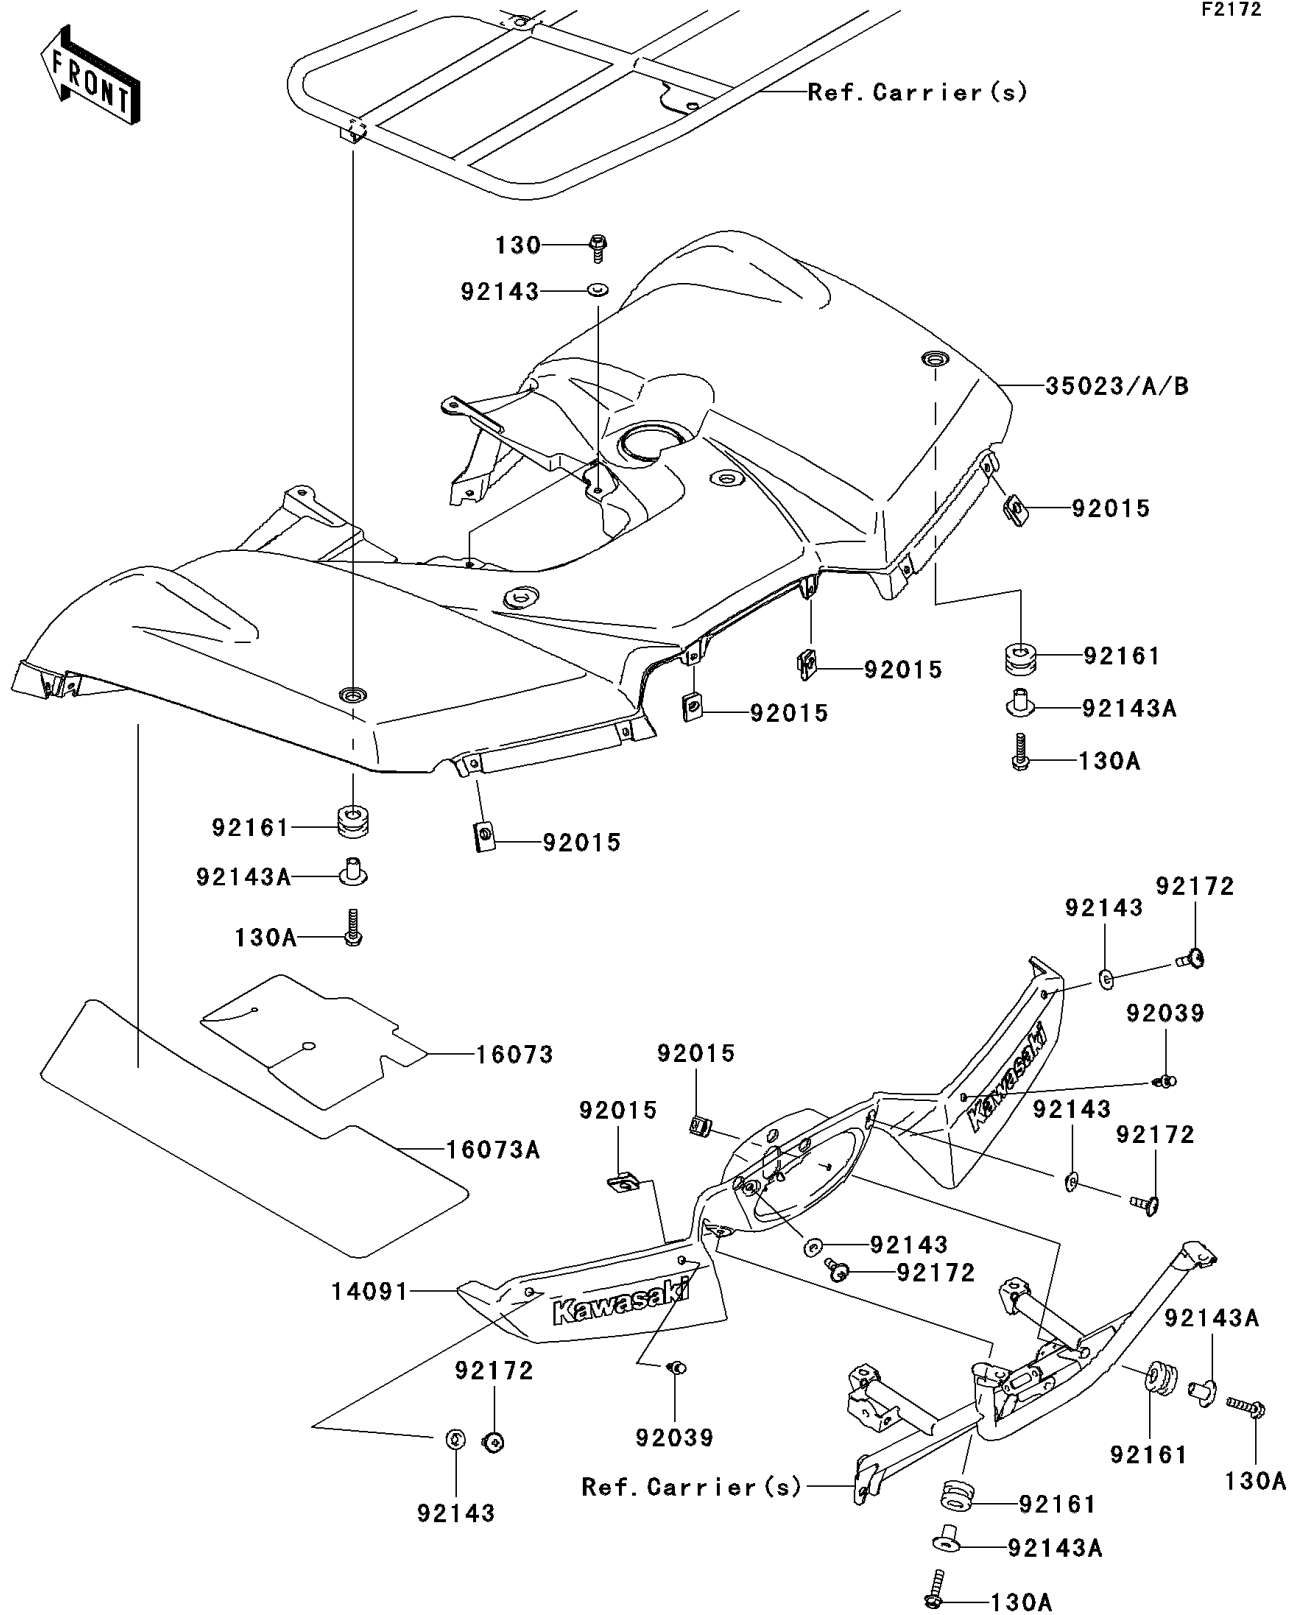

2008 Brute Force 750 4x4i NRA Outdoors PARTS DIAGRAM

Rear Fender(s)

F2172

2008 Brute Force 750 4x4i NRA Outdoors PARTS LIST

Rear Fender(s)

ITEM NAME	PART NUMBER	QUANTITY
BOLT-FLANGED,6X16 (Ref # 130)	130BB0616	2
BOLT-FLANGED,6X25 (Ref # 130A)	130BB0625	4
COVER,TAIL LAMP,F.BLACK (Ref # 14091)	14091-0252-6Z	1
INSULATOR,REAR FENDER,INNER (Ref # 16073)	16073-0031	1
INSULATOR,REAR FENDER,OUTER (Ref # 16073A)	16073-0032	1
FENDER-REAR,CAMOUFLAGE (Ref # 35023)	35023-0041-16D	1
NUT,6MM (Ref # 92015)	92015-1602	6
RIVET (Ref # 92039)	92039-1229	2
COLLAR (Ref # 92143)	92143-1087	6
COLLAR (Ref # 92143A)	92143-1960	4
DAMPER (Ref # 92161)	92161-0106	4
SCREW,6X18 (Ref # 92172)	92172-0002	4