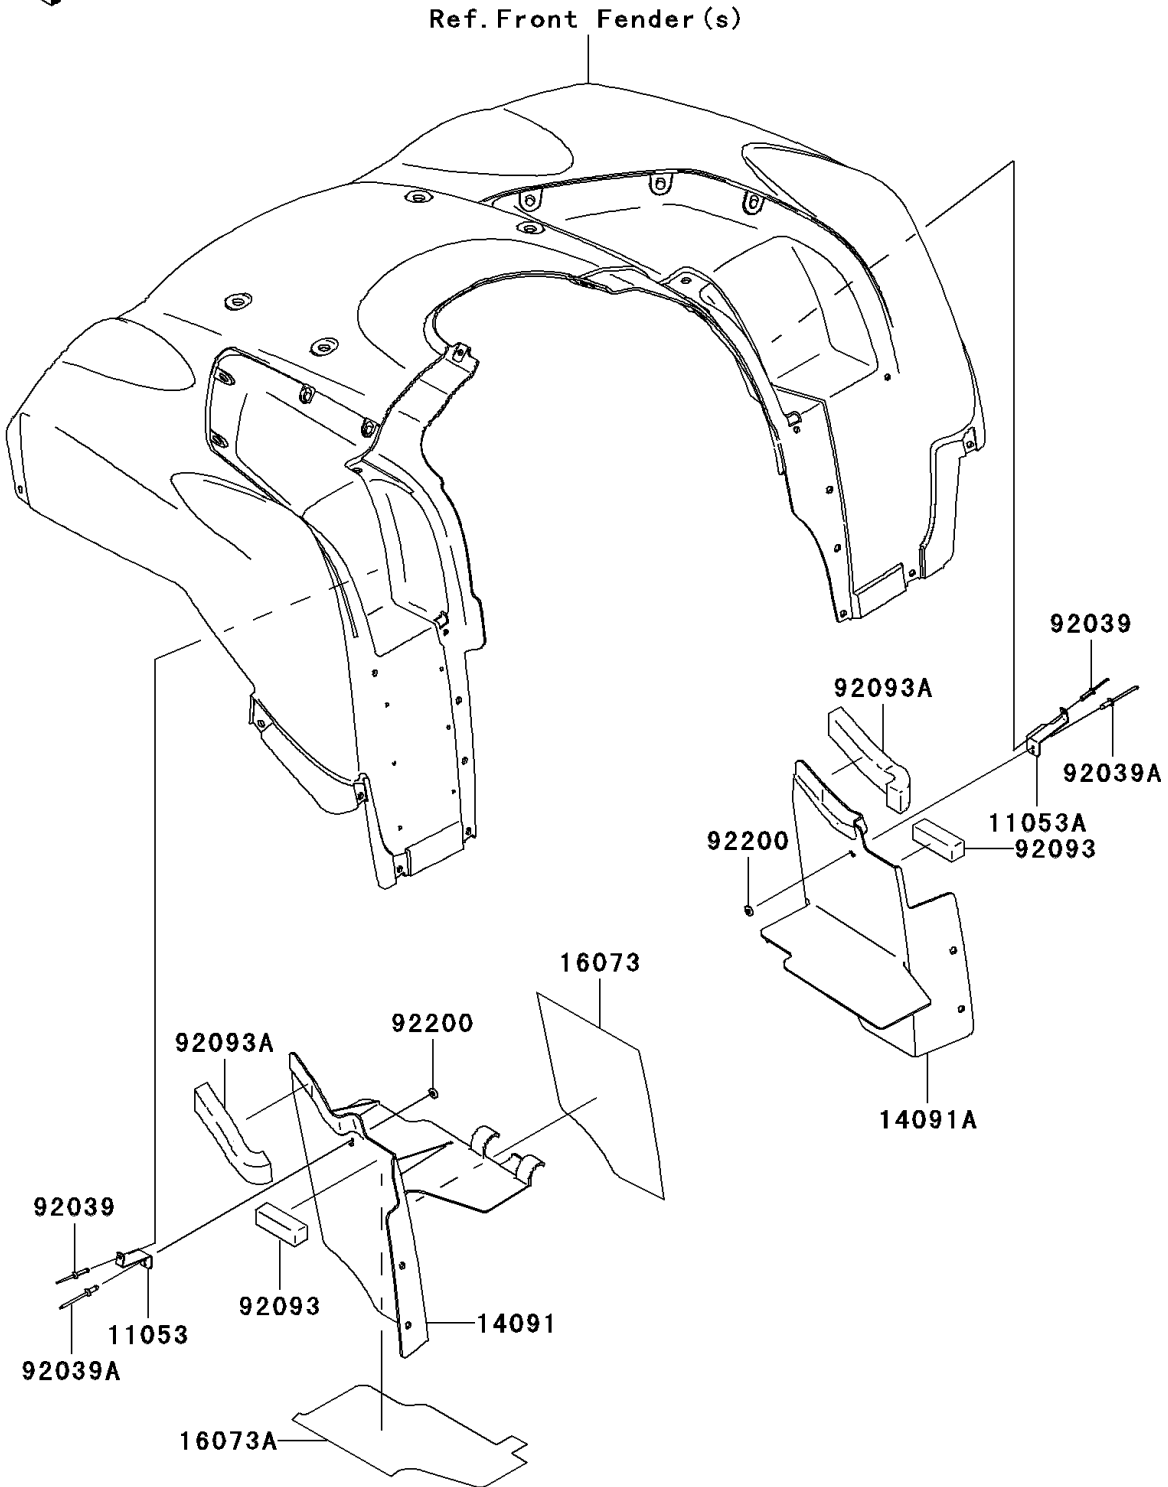

2008 Brute Force 750 4x4i Hardwoods Green HD PARTS DIAGRAM

Flap

F2173

2008 Brute Force 750 4x4i Hardwoods Green HD PARTS LIST

Flap

ITEM NAME	PART NUMBER	QUANTITY
BRACKET,INNER FLAP,LH (Ref # 11053)	11053-1979	1
BRACKET,INNER FLAP,RH (Ref # 11053A)	11053-1980	1
COVER,FRONT FENDER,LH (Ref # 14091)	14091-0491	1
COVER,FRONT FENDER,RH (Ref # 14091A)	14091-0492	1
INSULATOR,INNER FLAP,LH,LWR (Ref # 16073)	16073-0037	1
INSULATOR,INNER FLAP,LH,UPP (Ref # 16073A)	16073-0038	1
RIVET (Ref # 92039)	92039-1260	2
RIVET,3.2X8 (Ref # 92039A)	92039-3763	2
SEAL,FR FENDER (Ref # 92093)	92093-0038	2
SEAL (Ref # 92093A)	92093-1580	2
WASHER,3.5X8X1 (Ref # 92200)	92200-1251	2