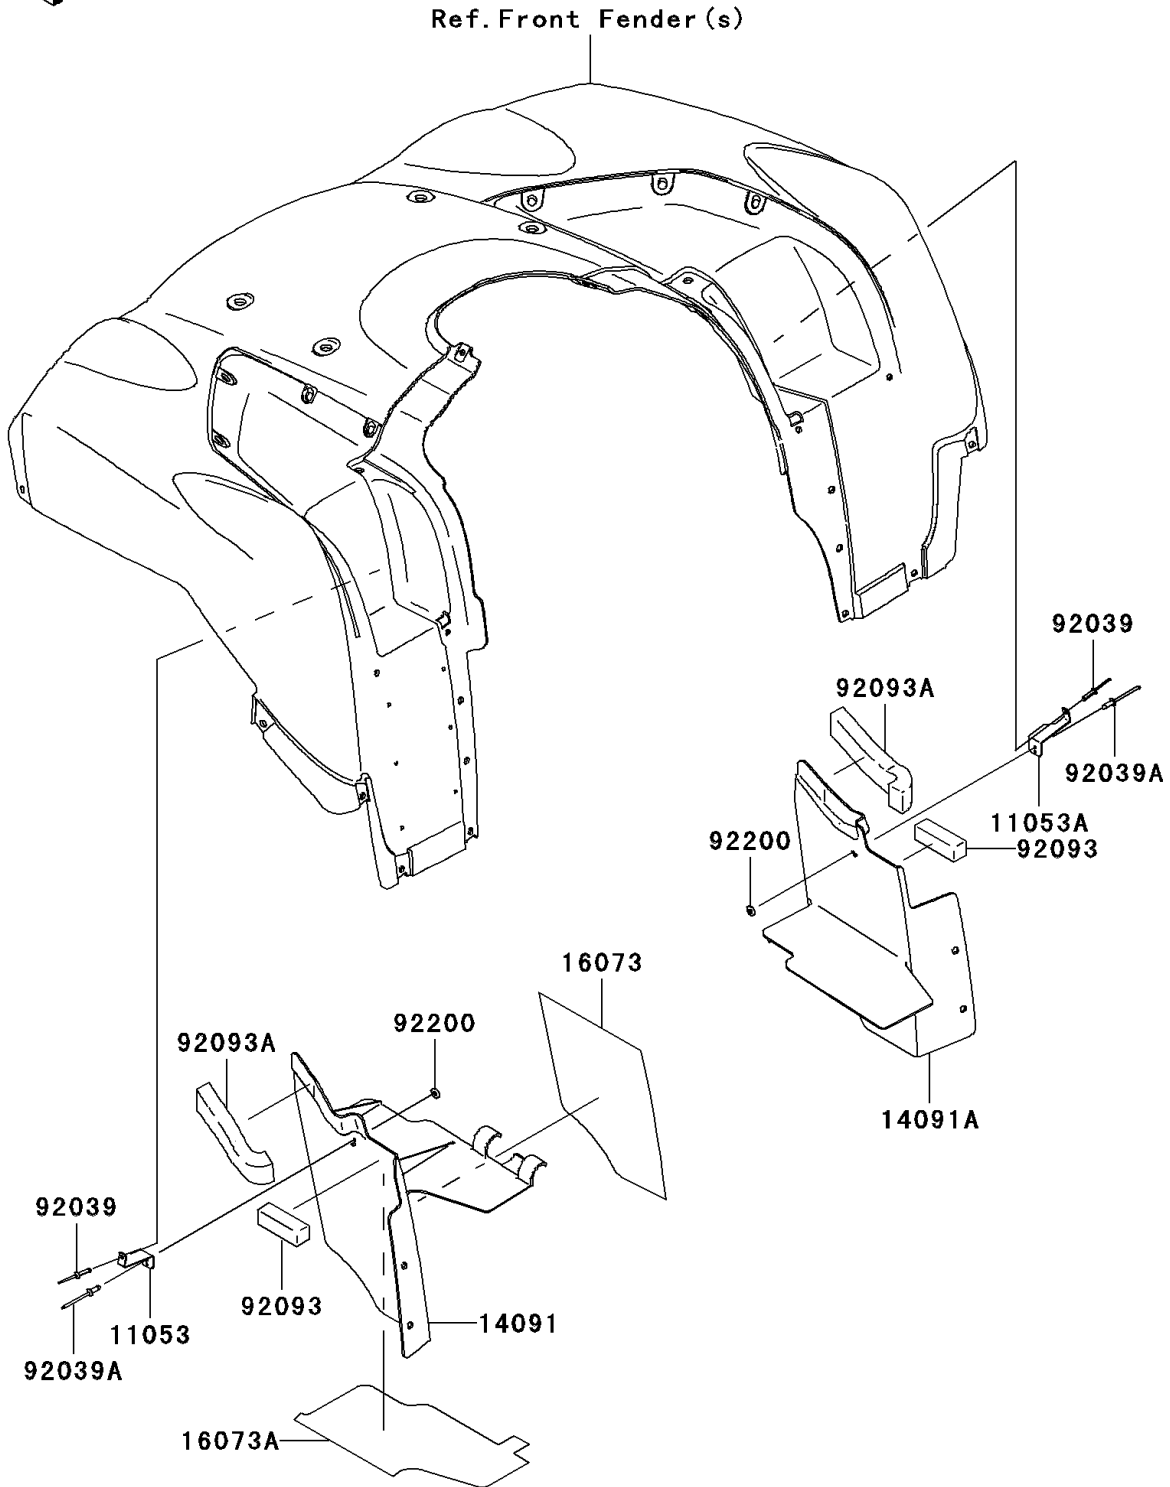

2008 Brute Force 750 4x4i NRA Outdoors PARTS DIAGRAM

Flap

F2173

2008 Brute Force 750 4x4i NRA Outdoors PARTS LIST

Flap

ITEM NAME	PART NUMBER	QUANTITY
BRACKET,INNER FLAP,LH (Ref # 11053)	11053-1979	1
BRACKET,INNER FLAP,RH (Ref # 11053A)	11053-1980	1
COVER,FRONT FENDER,LH (Ref # 14091)	14091-0491	1
COVER,FRONT FENDER,RH (Ref # 14091A)	14091-0492	1
INSULATOR,INNER FLAP,LH,LWR (Ref # 16073)	16073-0037	1
INSULATOR,INNER FLAP,LH,UPP (Ref # 16073A)	16073-0038	1
RIVET (Ref # 92039)	92039-1260	2
RIVET,3.2X8 (Ref # 92039A)	92039-3763	2
SEAL,FR FENDER (Ref # 92093)	92093-0038	2
SEAL (Ref # 92093A)	92093-1580	2
WASHER,3.5X8X1 (Ref # 92200)	92200-1251	2