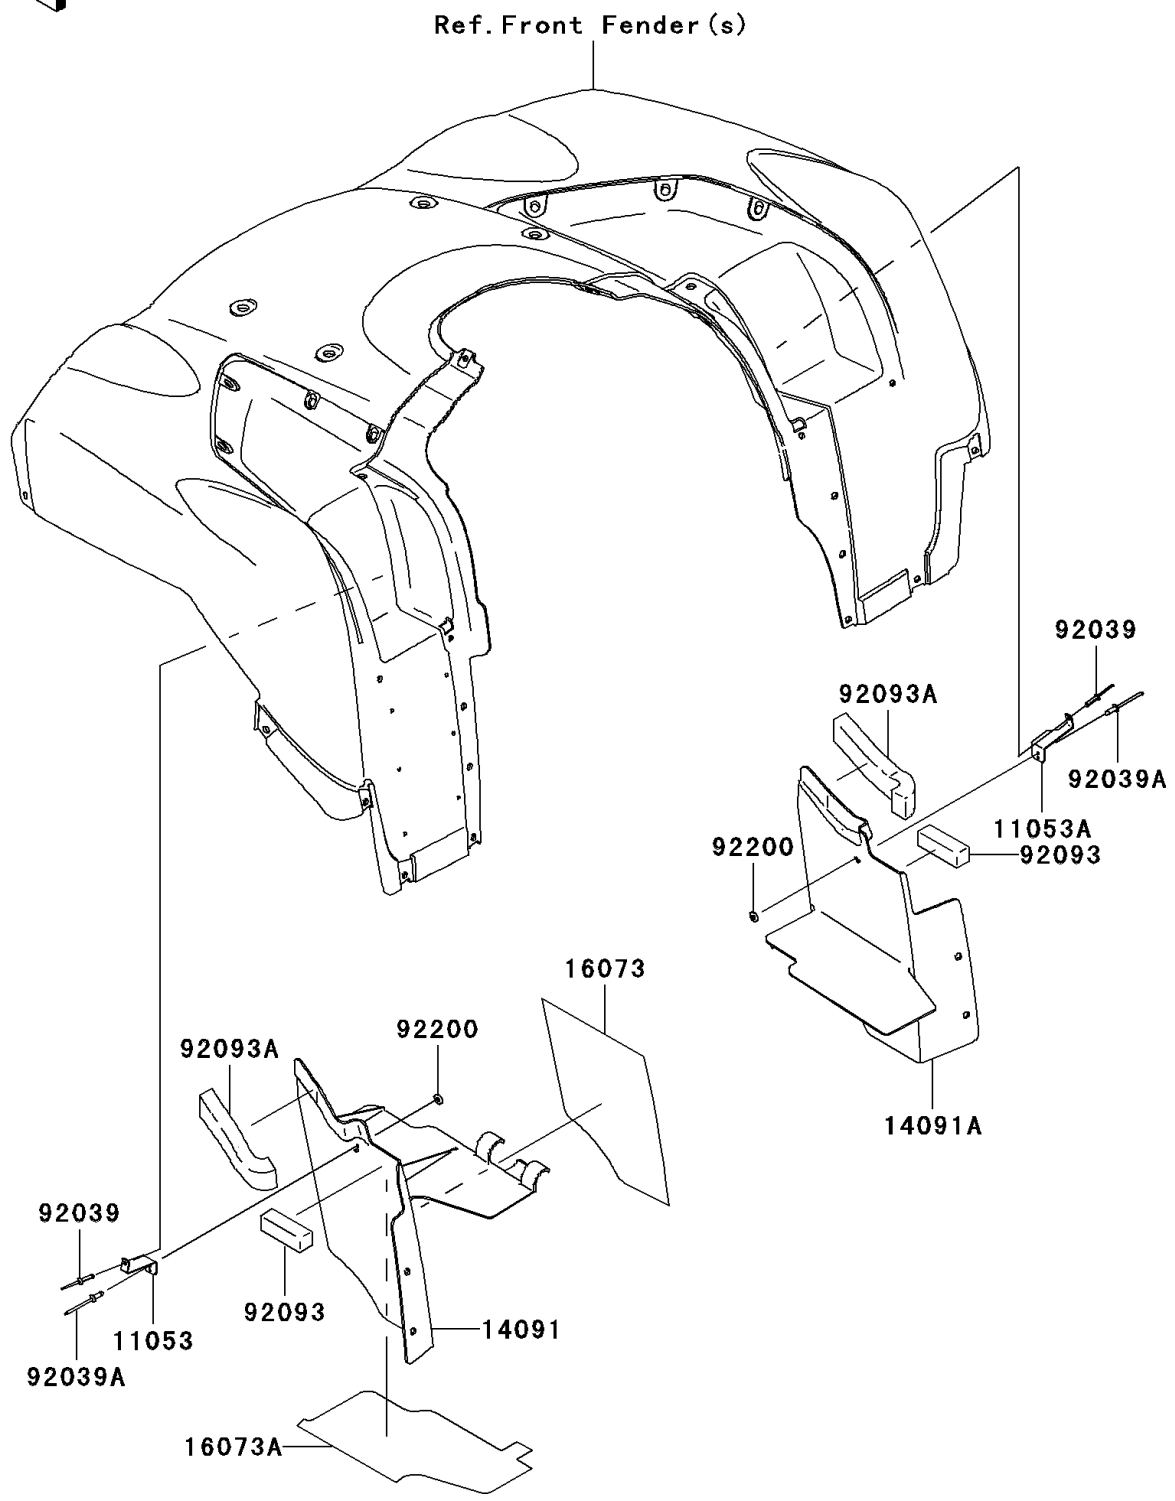

2010 Brute Force 750 4x4i Realtree APG HD PARTS DIAGRAM

Flap

F2173

2010 Brute Force 750 4x4i Realtree APG HD PARTS LIST

Flap

ITEM NAME	PART NUMBER	QUANTITY
BRACKET,INNER FLAP,LH (Ref # 11053)	11053-1979	1
BRACKET,INNER FLAP,RH (Ref # 11053A)	11053-1980	1
COVER,FRONT FENDER,LH (Ref # 14091)	14091-0491	1
COVER,FRONT FENDER,RH (Ref # 14091A)	14091-0492	1
INSULATOR,INNER FLAP,LH,LWR (Ref # 16073)	16073-0037	1
INSULATOR,INNER FLAP,LH,UPP (Ref # 16073A)	16073-0038	1
RIVET (Ref # 92039)	92039-1260	2
RIVET,3.2X8 (Ref # 92039A)	92039-3763	2
SEAL,FR FENDER (Ref # 92093)	92093-0038	2
SEAL (Ref # 92093A)	92093-1580	2
WASHER,3.5X8X1 (Ref # 92200)	92200-1251	2