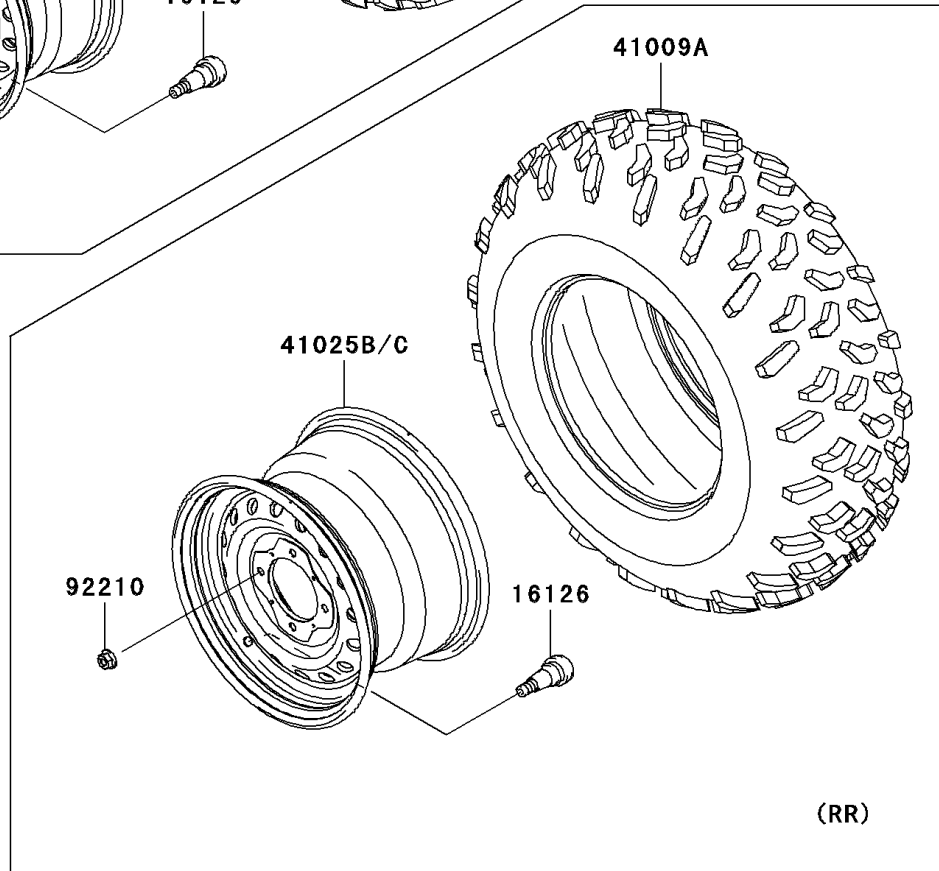

2008 Brute Force 750 4x4i Hardwoods Green HD PARTS DIAGRAM

Wheels/Tires

F2210

2008 Brute Force 750 4x4i Hardwoods Green HD PARTS LIST

Wheels/Tires

ITEM NAME	PART NUMBER	QUANTITY
VALVE (Ref # 16126)	16126-4001	4
TIRE,FR,AT25X8-12,KT191(D) (Ref # 41009)	41009-0039	2
TIRE,RR,AT25X10-12,KT195(D) (Ref # 41009A)	41009-0112	2
RIM,FR,12X6.0AT,F.S.BLACK (Ref # 41025A)	41025-0089-397	2
RIM,RR,12X7.5AT,F.S.BLACK (Ref # 41025C)	41025-0111-397	2
WASHER,10.5X25X1.6 (Ref # 92200)	92200-1595	8
NUT,FLANGED,10MM (Ref # 92210)	92210-1325	16