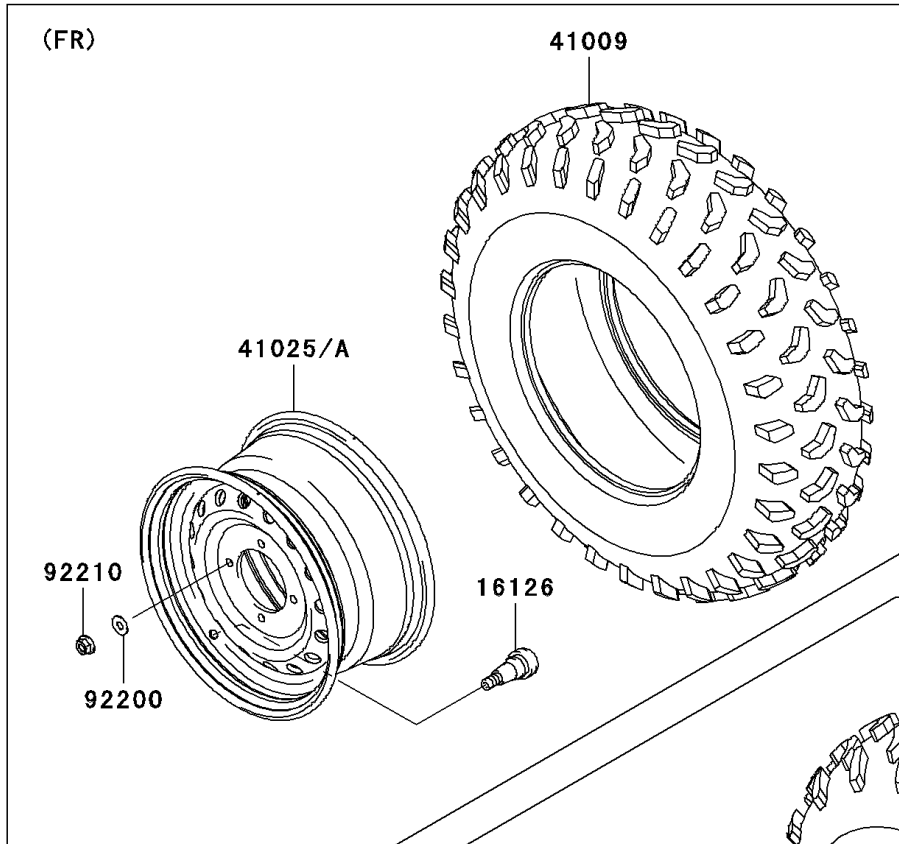

2008 Brute Force 750 4x4i Hardwoods Green HD PARTS DIAGRAM

Wheels/Tires

F2210

2008 Brute Force 750 4x4i Hardwoods Green HD PARTS LIST

Wheels/Tires

ITEM NAME	PART NUMBER	QUANTITY
VALVE (Ref # 16126)	16126-4001	4
TIRE,FR,AT25X8-12,KT191(D) (Ref # 41009)	41009-0039	2
TIRE,RR,AT25X10-12,KT195(D) (Ref # 41009A)	41009-0112	2
RIM,FR,12X6.0AT,F.S.BLACK (Ref # 41025A)	41025-0089-397	2
RIM,RR,12X7.5AT,F.S.BLACK (Ref # 41025C)	41025-0111-397	2
WASHER,10.5X25X1.6 (Ref # 92200)	92200-1595	8
NUT,FLANGED,10MM (Ref # 92210)	92210-1325	16