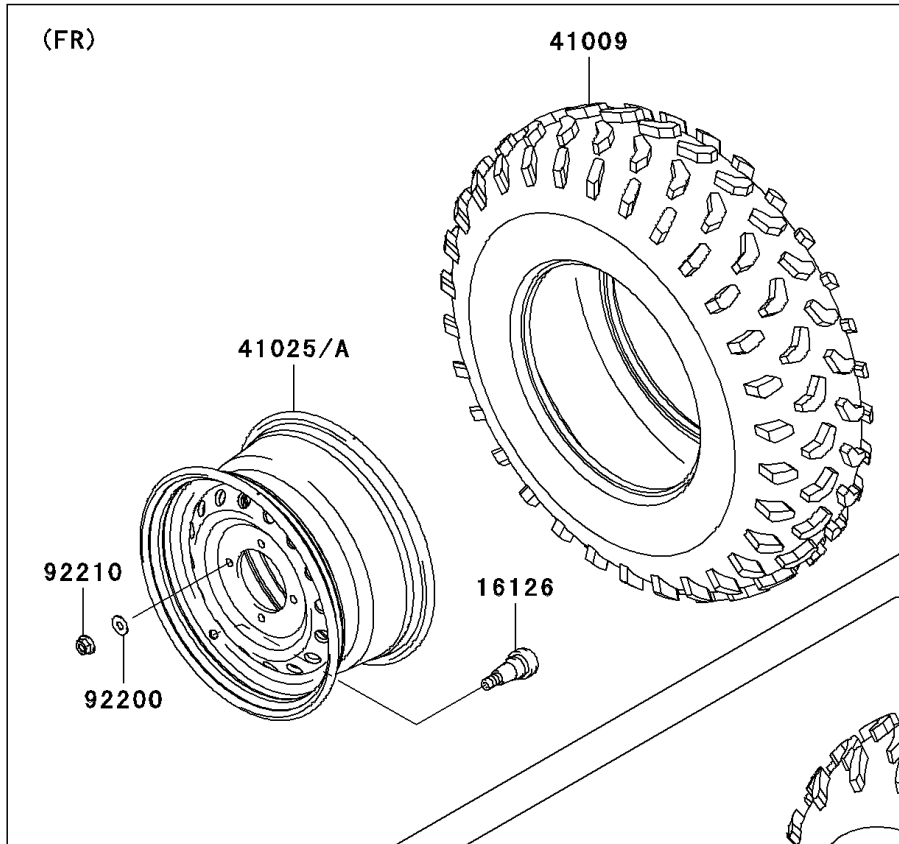

2010 Brute Force 750 4x4i Realtree APG HD PARTS DIAGRAM

Wheels/Tires

F2210

2010 Brute Force 750 4x4i Realtree APG HD PARTS LIST

Wheels/Tires

ITEM NAME	PART NUMBER	QUANTITY
VALVE (Ref # 16126)	16126-4001	4
TIRE,FR,AT25X8-12,KT191(D) (Ref # 41009)	41009-0039	2
TIRE,RR,AT25X10-12,KT195(D) (Ref # 41009A)	41009-0112	2
RIM,FR,12X6.0AT,F.S.BLACK (Ref # 41025A)	41025-0089-397	2
RIM,RR,12X7.5AT,F.S.BLACK (Ref # 41025C)	41025-0111-397	2
WASHER,10.5X25X1.6 (Ref # 92200)	92200-1595	8
NUT,FLANGED,10MM (Ref # 92210)	92210-1325	16