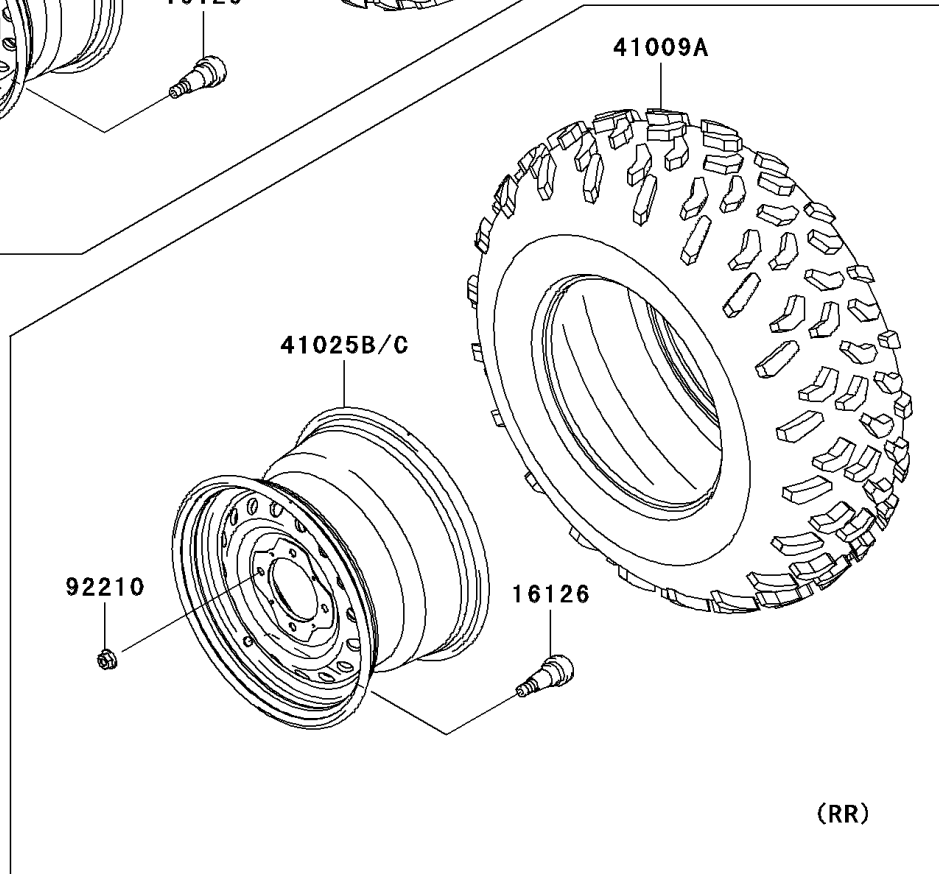

2010 Brute Force 750 4x4i Realtree APG HD PARTS DIAGRAM

Wheels/Tires

F2210

2010 Brute Force 750 4x4i Realtree APG HD PARTS LIST

Wheels/Tires

ITEM NAME	PART NUMBER	QUANTITY
VALVE (Ref # 16126)	16126-4001	4
TIRE,FR,AT25X8-12,KT191(D) (Ref # 41009)	41009-0039	2
TIRE,RR,AT25X10-12,KT195(D) (Ref # 41009A)	41009-0112	2
RIM,FR,12X6.0AT,F.S.BLACK (Ref # 41025A)	41025-0089-397	2
RIM,RR,12X7.5AT,F.S.BLACK (Ref # 41025C)	41025-0111-397	2
WASHER,10.5X25X1.6 (Ref # 92200)	92200-1595	8
NUT,FLANGED,10MM (Ref # 92210)	92210-1325	16