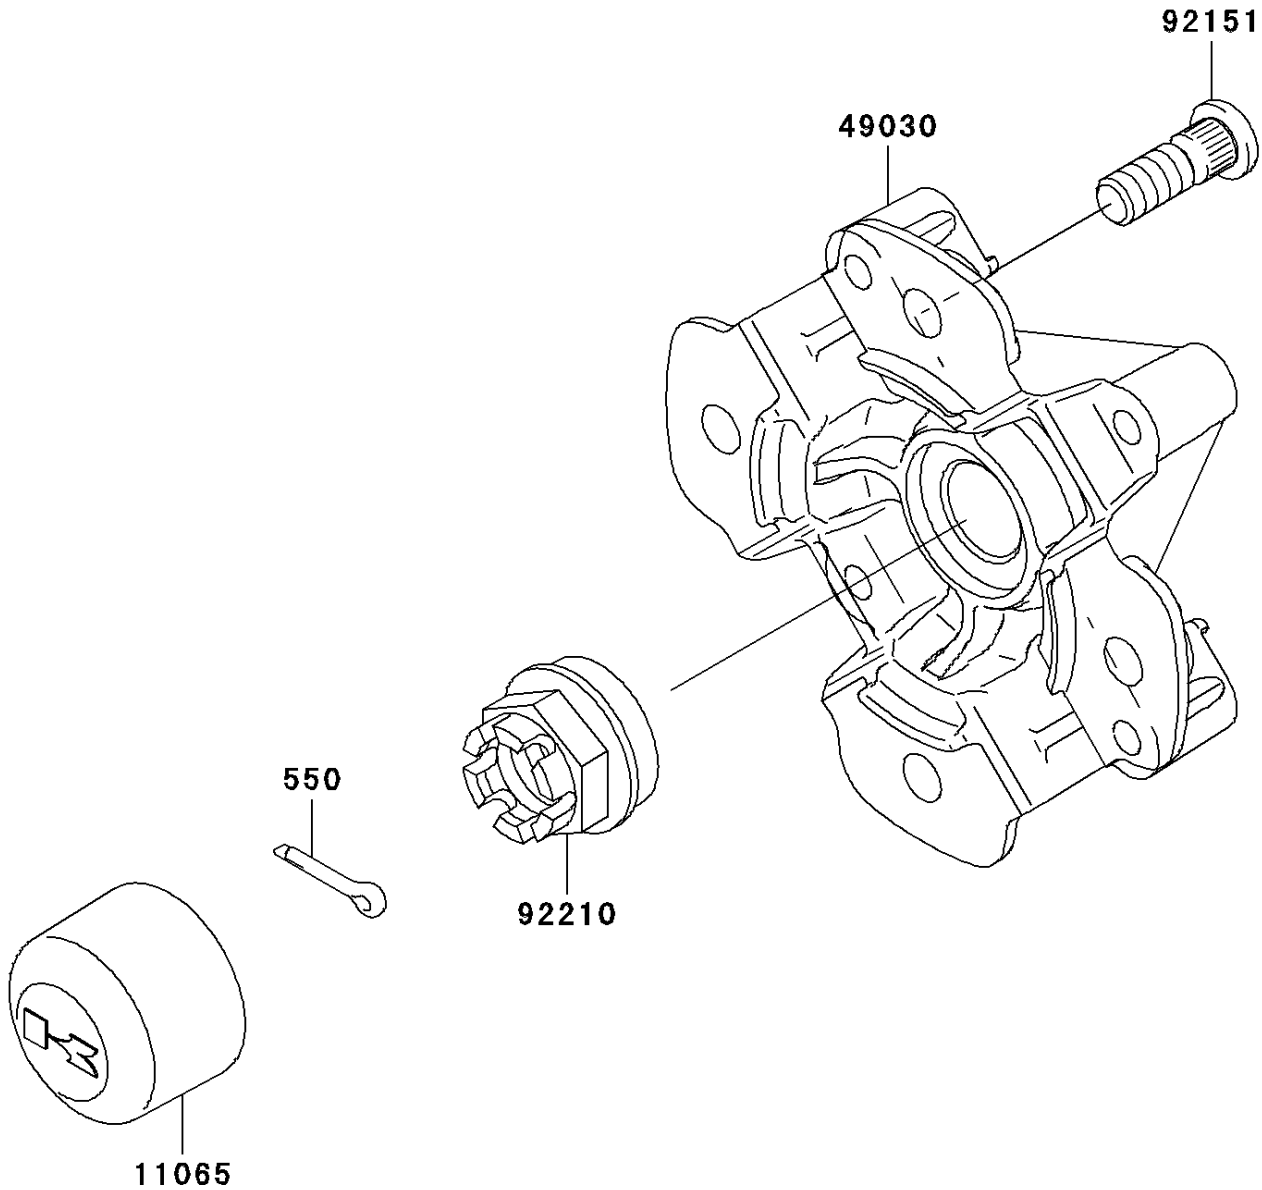

# 2008 Brute Force 750 4x4i NRA Outdoors PARTS DIAGRAM

Front Hub

F2230

## 2008 Brute Force 750 4x4i NRA Outdoors PARTS LIST

### Front Hub

ITEM NAME	PART NUMBER	QUANTITY
PIN-COTTER,4.0X25 (Ref # 550)	550AA4025	2
CAP,WHEEL (Ref # 11065)	11065-1153	2
HUB,FR (Ref # 49030)	49030-0032	2
BOLT,10X29.5 (Ref # 92151)	92151-1392	8
NUT,CASTLE,18MM (Ref # 92210)	92210-1349	2