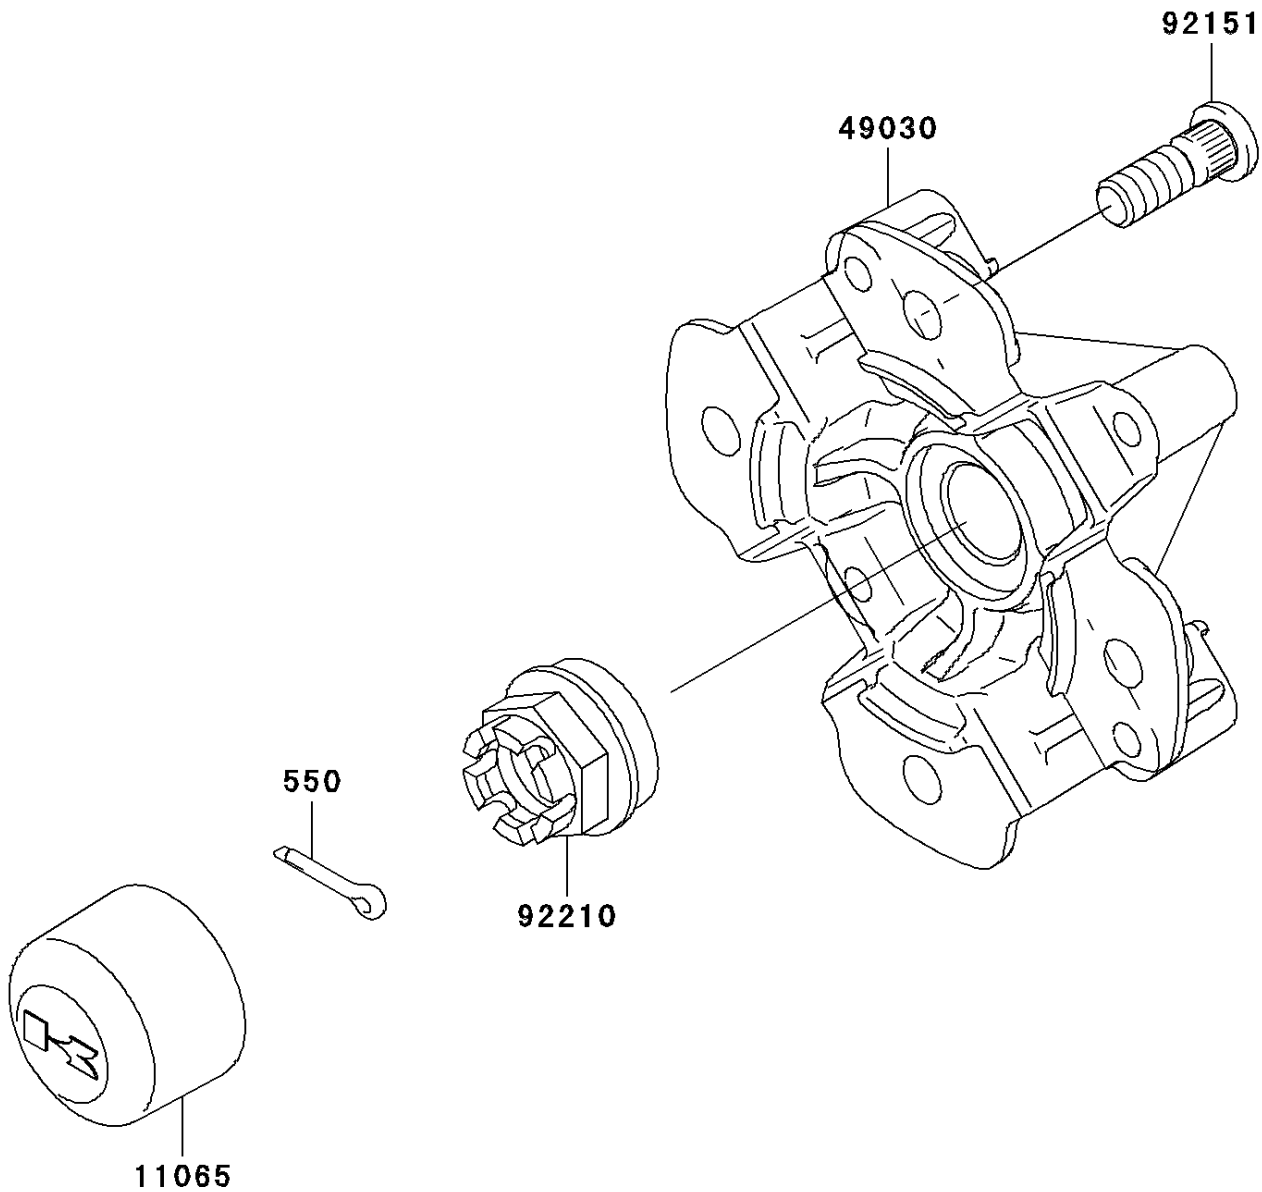

# 2009 Brute Force 750 4x4i Hardwoods Green HD PARTS DIAGRAM

Front Hub

F2230

## 2009 Brute Force 750 4x4i Hardwoods Green HD PARTS LIST

### Front Hub

ITEM NAME	PART NUMBER	QUANTITY
PIN-COTTER,4.0X25 (Ref # 550)	550AA4025	2
CAP,WHEEL (Ref # 11065)	11065-1153	2
HUB,FR (Ref # 49030)	49030-0032	2
BOLT,10X29.5 (Ref # 92151)	92151-1392	8
NUT,CASTLE,18MM (Ref # 92210)	92210-1349	2