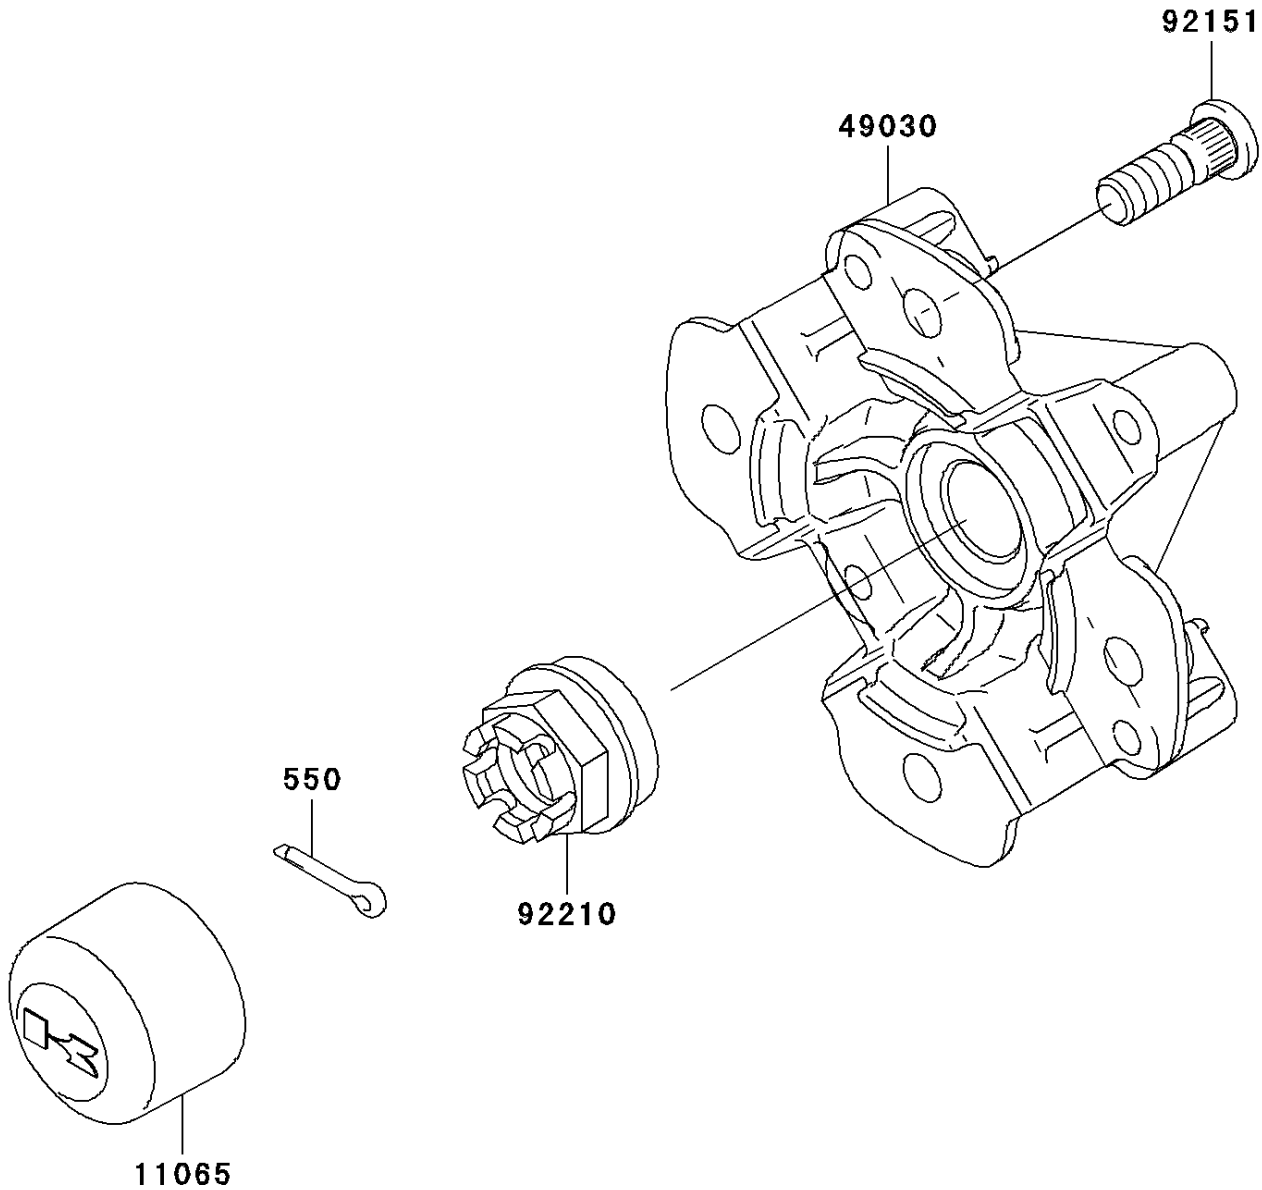

2009 Brute Force 750 4x4i Hardwoods Green HD PARTS DIAGRAM

Front Hub

F2230

2009 Brute Force 750 4x4i Hardwoods Green HD PARTS LIST

Front Hub

ITEM NAME	PART NUMBER	QUANTITY
PIN-COTTER,4.0X25 (Ref # 550)	550AA4025	2
CAP,WHEEL (Ref # 11065)	11065-1153	2
HUB,FR (Ref # 49030)	49030-0032	2
BOLT,10X29.5 (Ref # 92151)	92151-1392	8
NUT,CASTLE,18MM (Ref # 92210)	92210-1349	2