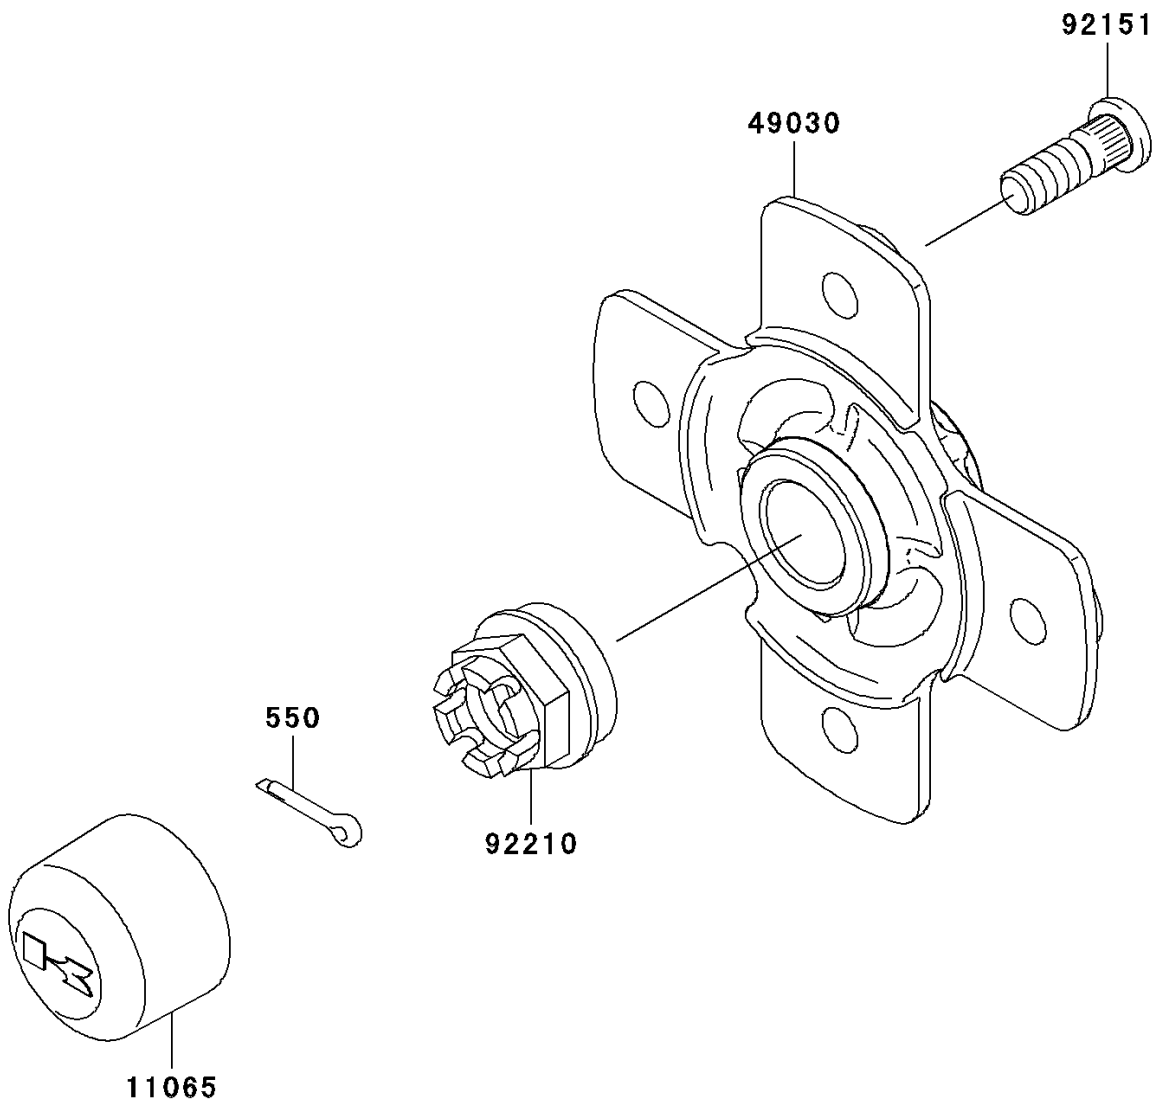

2008 Brute Force 750 4x4i NRA Outdoors PARTS DIAGRAM

Rear Hub

F2240

2008 Brute Force 750 4x4i NRA Outdoors PARTS LIST

Rear Hub

ITEM NAME	PART NUMBER	QUANTITY
PIN-COTTER,4.0X25 (Ref # 550)	550AA4025	2
CAP,WHEEL (Ref # 11065)	11065-1153	2
HUB,RR (Ref # 49030)	49030-0034	2
BOLT,10X29.5 (Ref # 92151)	92151-1392	8
NUT,CASTLE,20MM (Ref # 92210)	92210-1381	2