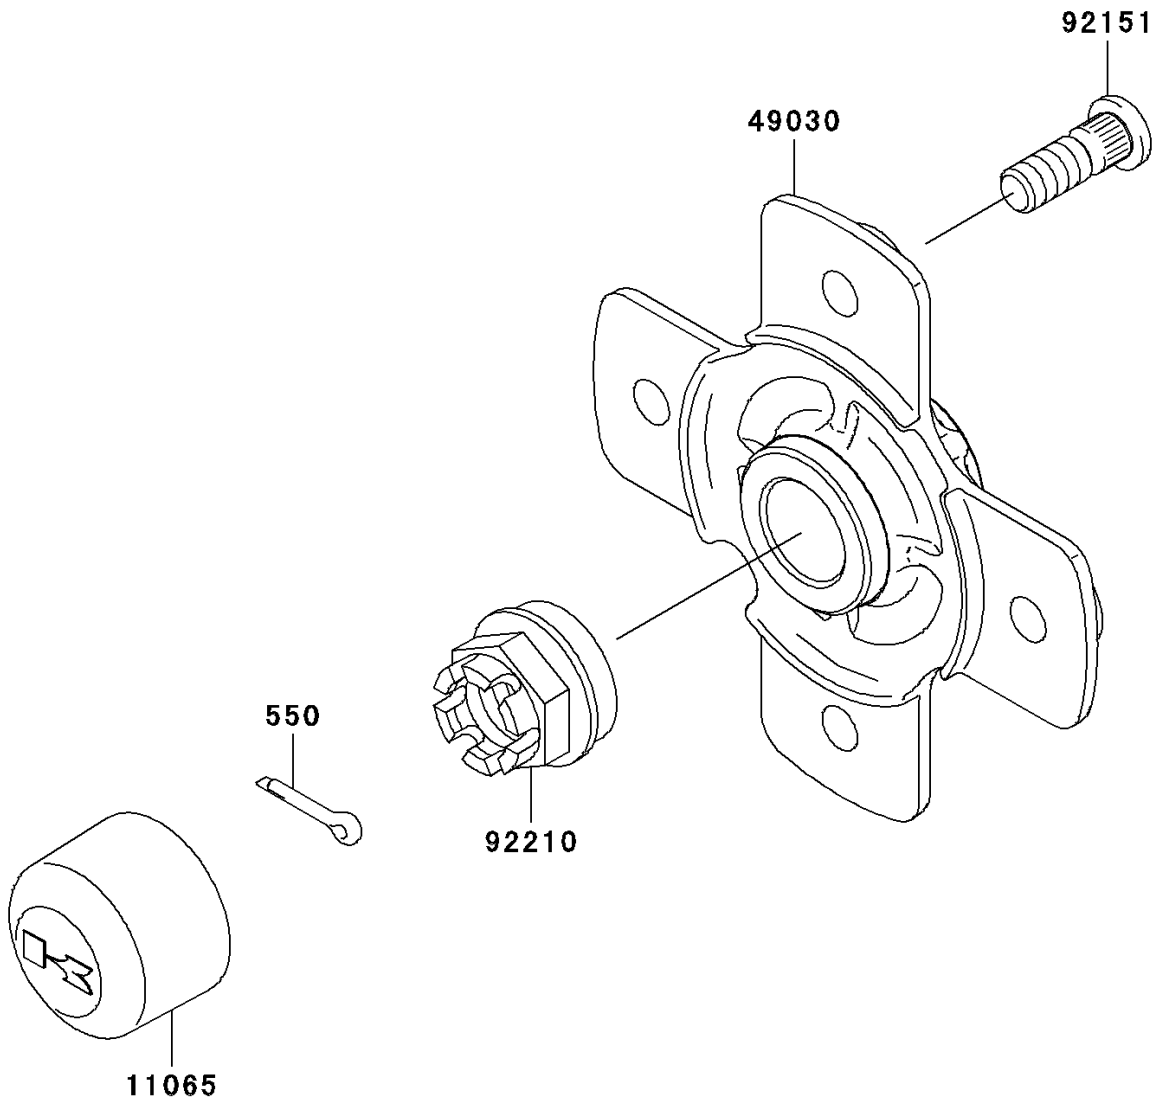

# 2009 Brute Force 750 4x4i Hardwoods Green HD PARTS DIAGRAM

Rear Hub

F2240

# 2009 Brute Force 750 4x4i Hardwoods Green HD PARTS LIST

## Rear Hub

ITEM NAME	PART NUMBER	QUANTITY
PIN-COTTER,4.0X25 (Ref # 550)	550AA4025	2
CAP,WHEEL (Ref # 11065)	11065-1153	2
HUB,RR (Ref # 49030)	49030-0034	2
BOLT,10X29.5 (Ref # 92151)	92151-1392	8
NUT,CASTLE,20MM (Ref # 92210)	92210-1381	2