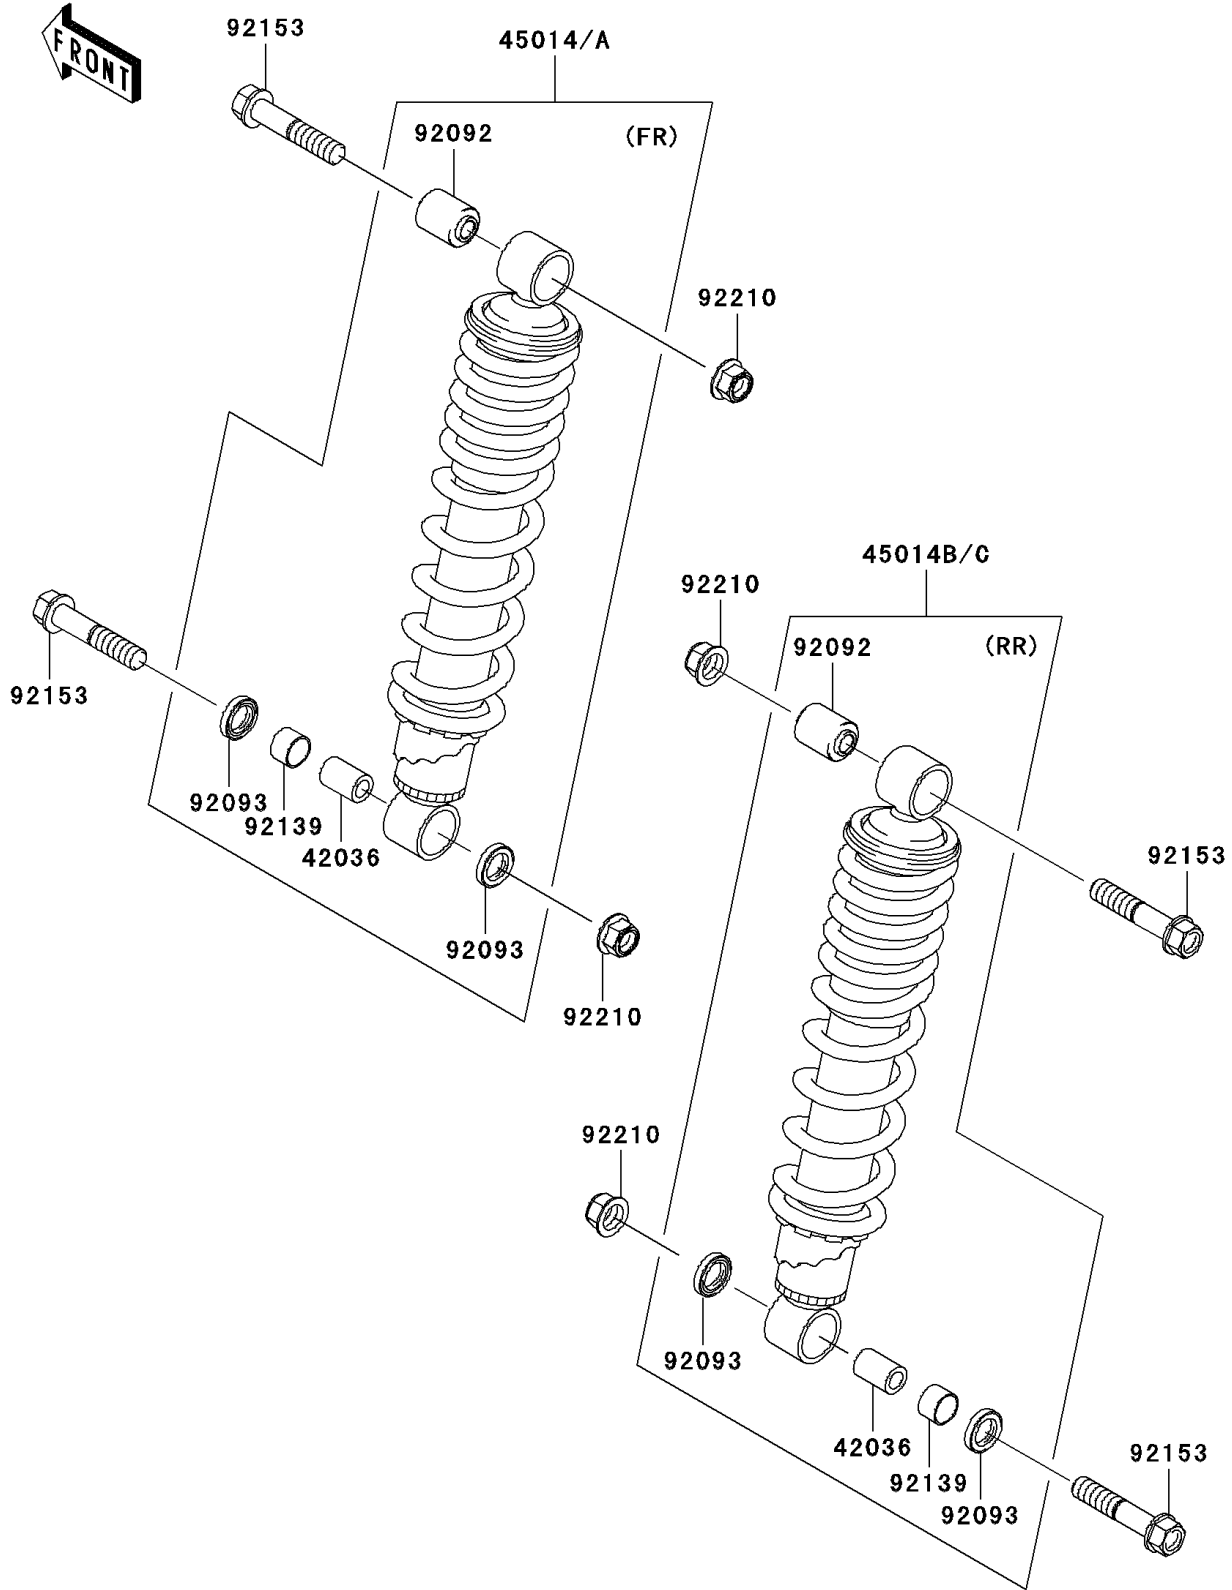

2008 Brute Force 750 4x4i Hardwoods Green HD PARTS DIAGRAM

Shock Absorber(s)

F2280

2008 Brute Force 750 4x4i Hardwoods Green HD PARTS LIST

Shock Absorber(s)

ITEM NAME	PART NUMBER	QUANTITY
SLEEVE (Ref # 42036)	42036-0018	4
SHOCKABSORBER,FR,BLACK (Ref # 45014)	45014-0203-10	2
SHOCKABSORBER,RR,BLACK (Ref # 45014B)	45014-0204-10	2
BUSHING-RUBBER (Ref # 92092)	92092-0007	4
SEAL (Ref # 92093)	92093-0033	8
BUSHING (Ref # 92139)	92139-0084	4
BOLT,FLANGED,10X50 (Ref # 92153)	92153-1139	8
NUT,LOCK,FLANGED,10MM (Ref # 92210)	92210-0276	8