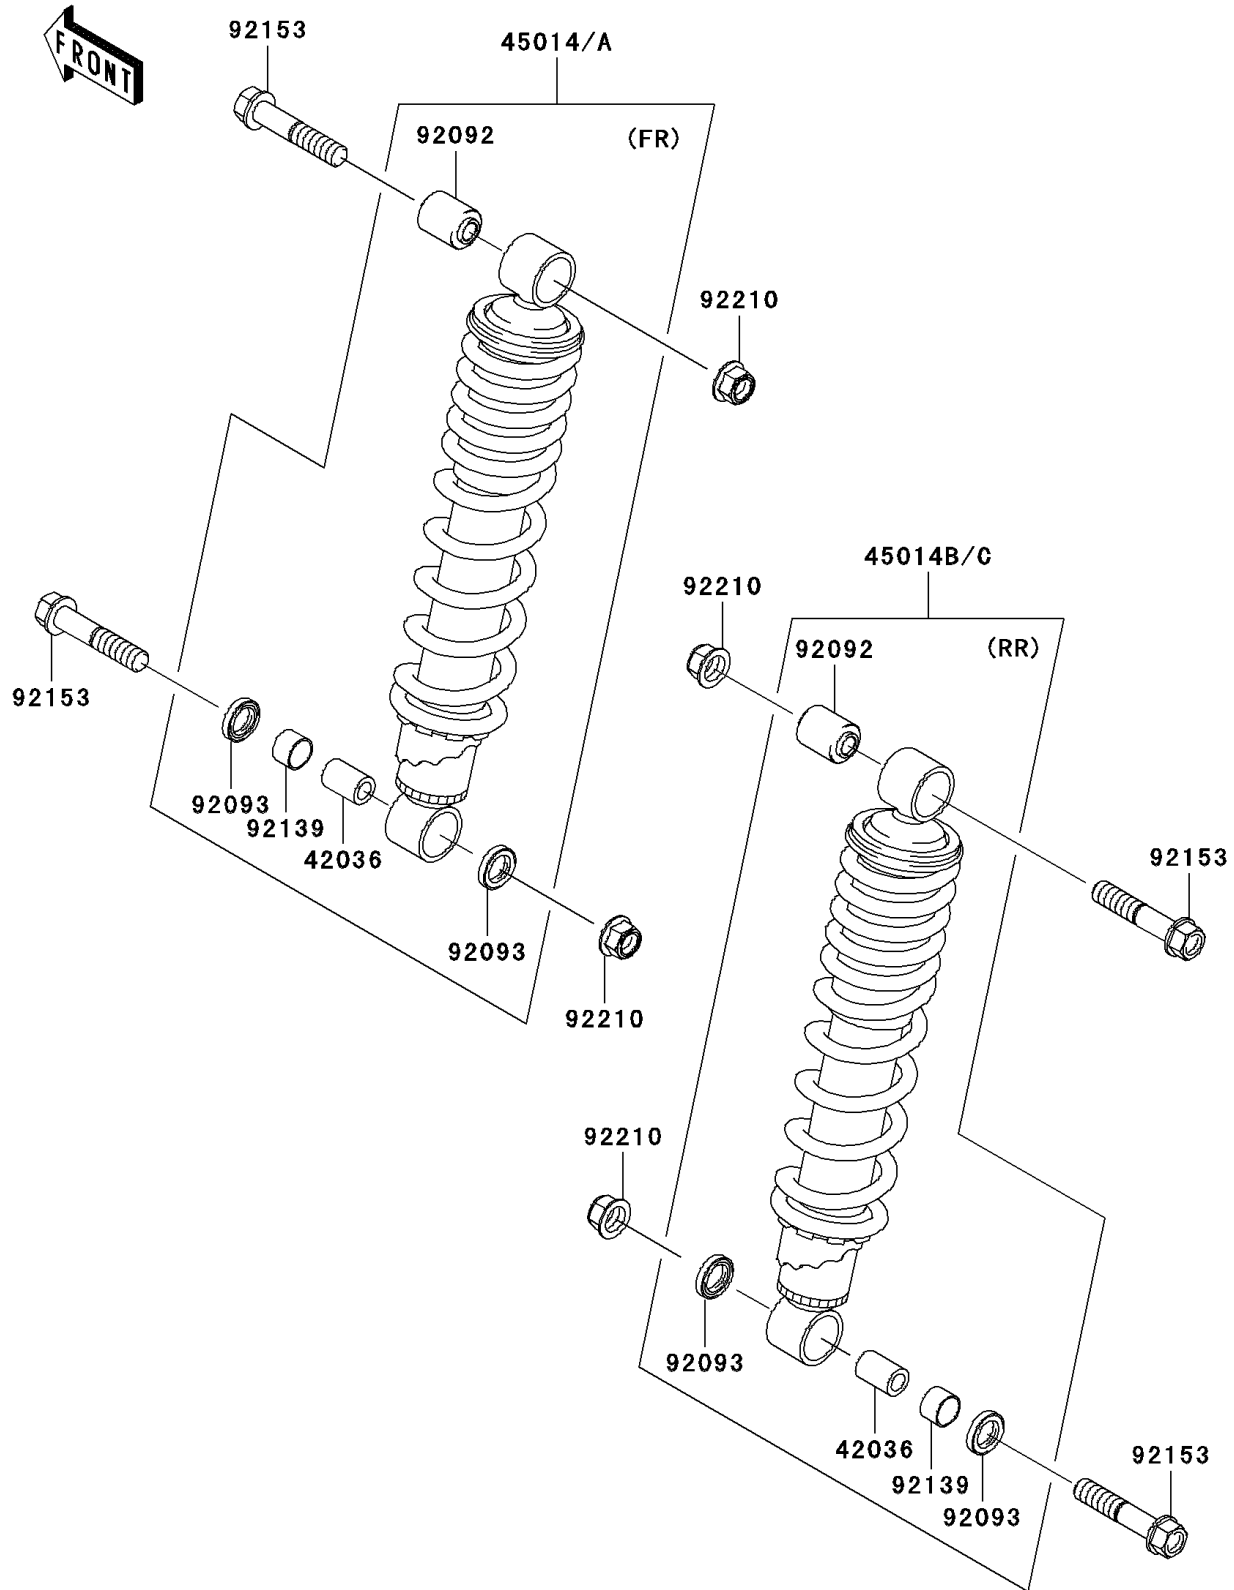

2009 Brute Force 750 4x4i NRA Outdoors PARTS DIAGRAM

Shock Absorber(s)

F2280

2009 Brute Force 750 4x4i NRA Outdoors PARTS LIST

Shock Absorber(s)

ITEM NAME	PART NUMBER	QUANTITY
SLEEVE (Ref # 42036)	42036-0018	4
SHOCKABSORBER,FR,BLACK (Ref # 45014A)	45014-0203-17D	2
SHOCKABSORBER,RR,BLACK (Ref # 45014C)	45014-0204-17D	2
BUSHING-RUBBER (Ref # 92092)	92092-0007	4
SEAL (Ref # 92093)	92093-0033	8
BUSHING (Ref # 92139)	92139-0084	4
BOLT,FLANGED,10X50 (Ref # 92153)	92153-1139	8
NUT,LOCK,FLANGED,10MM (Ref # 92210)	92210-0276	8