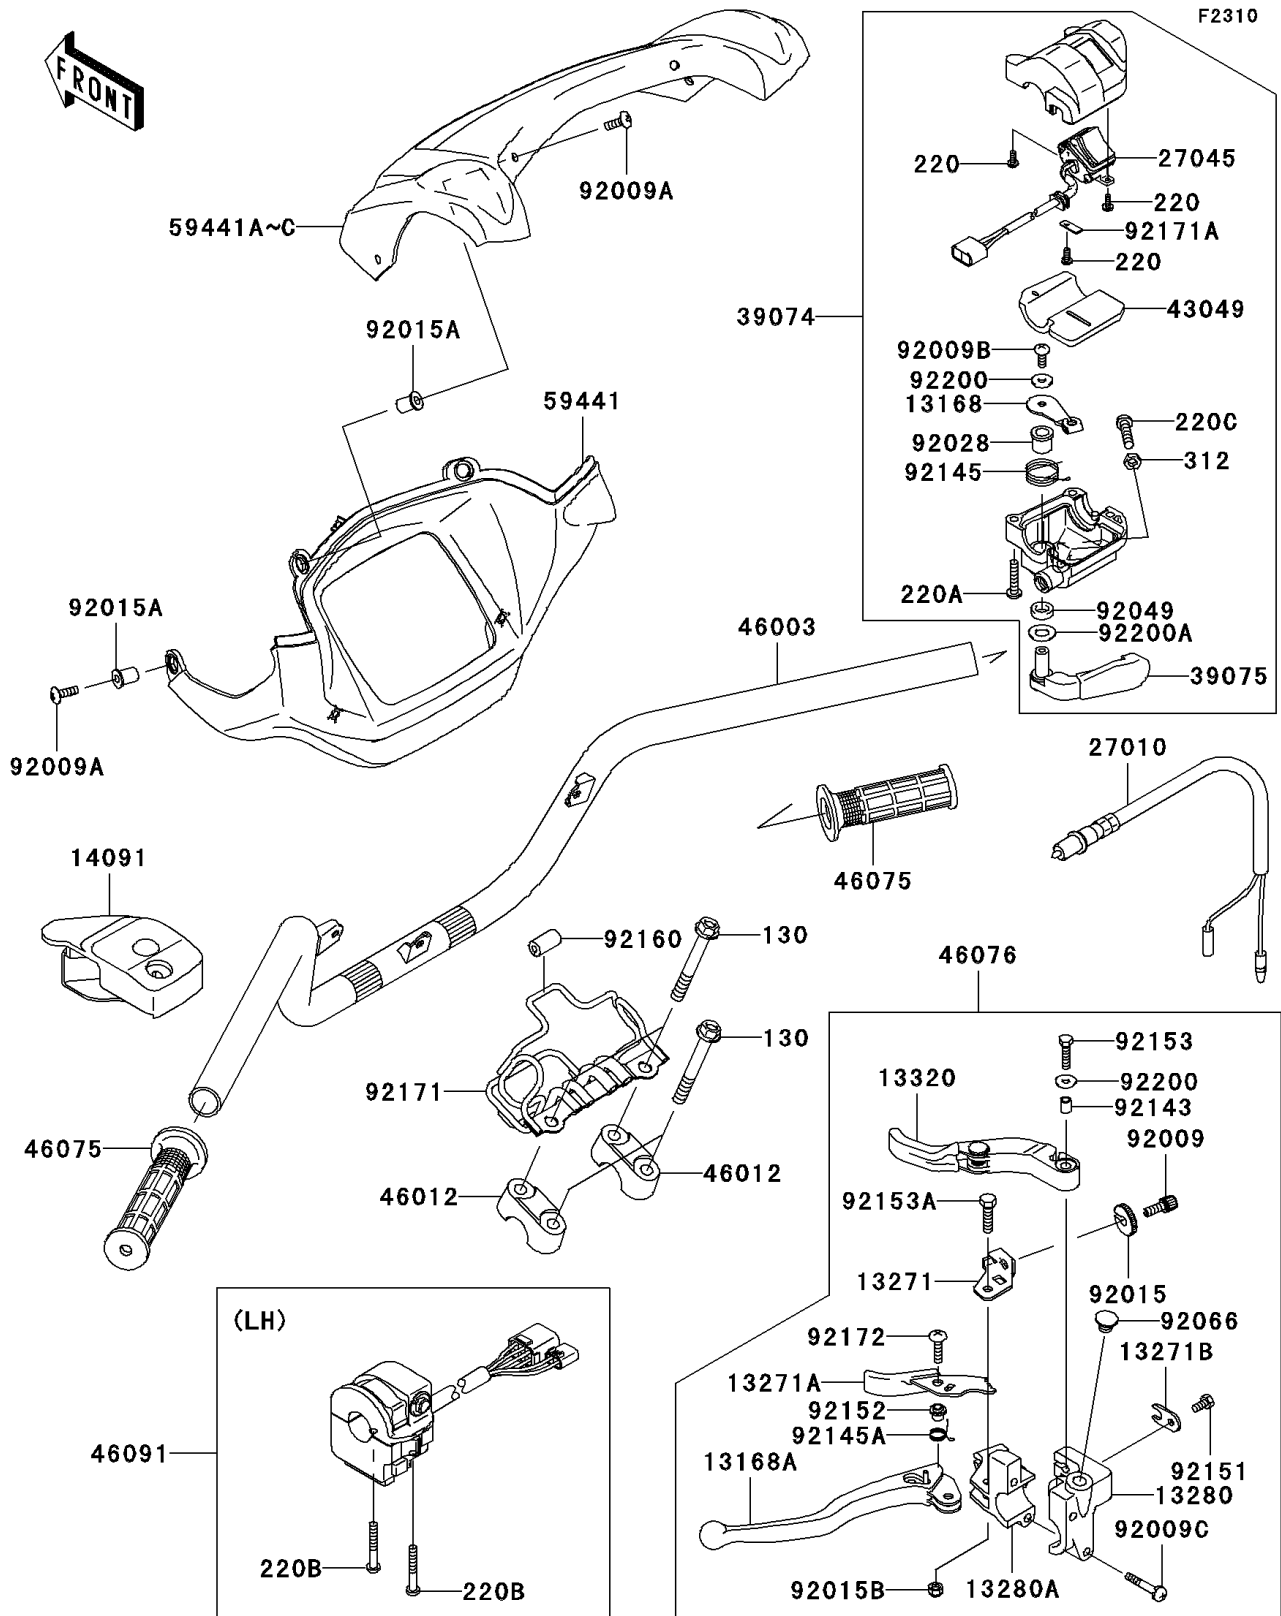

2008 Brute Force 750 4x4i NRA Outdoors PARTS DIAGRAM

Handlebar