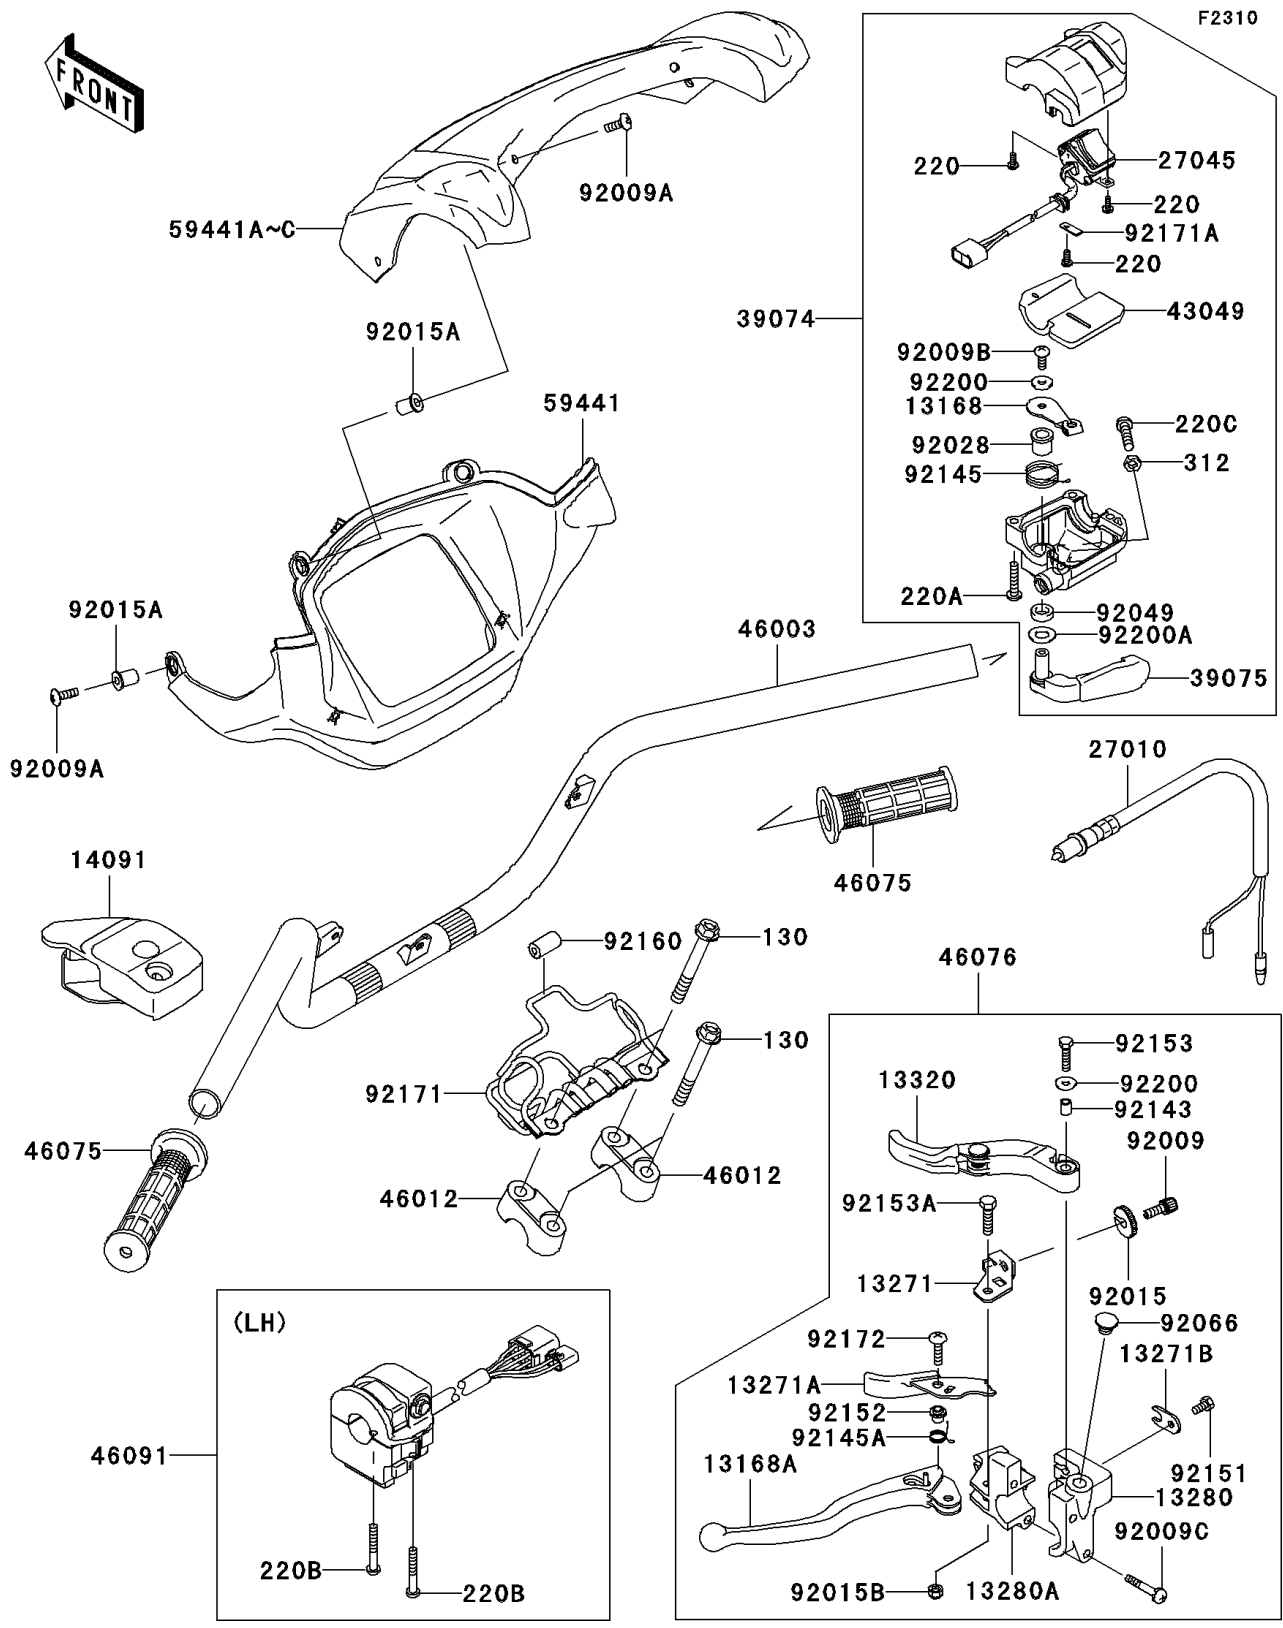

2010 Brute Force 750 4x4i Realtree APG HD PARTS DIAGRAM

Handlebar