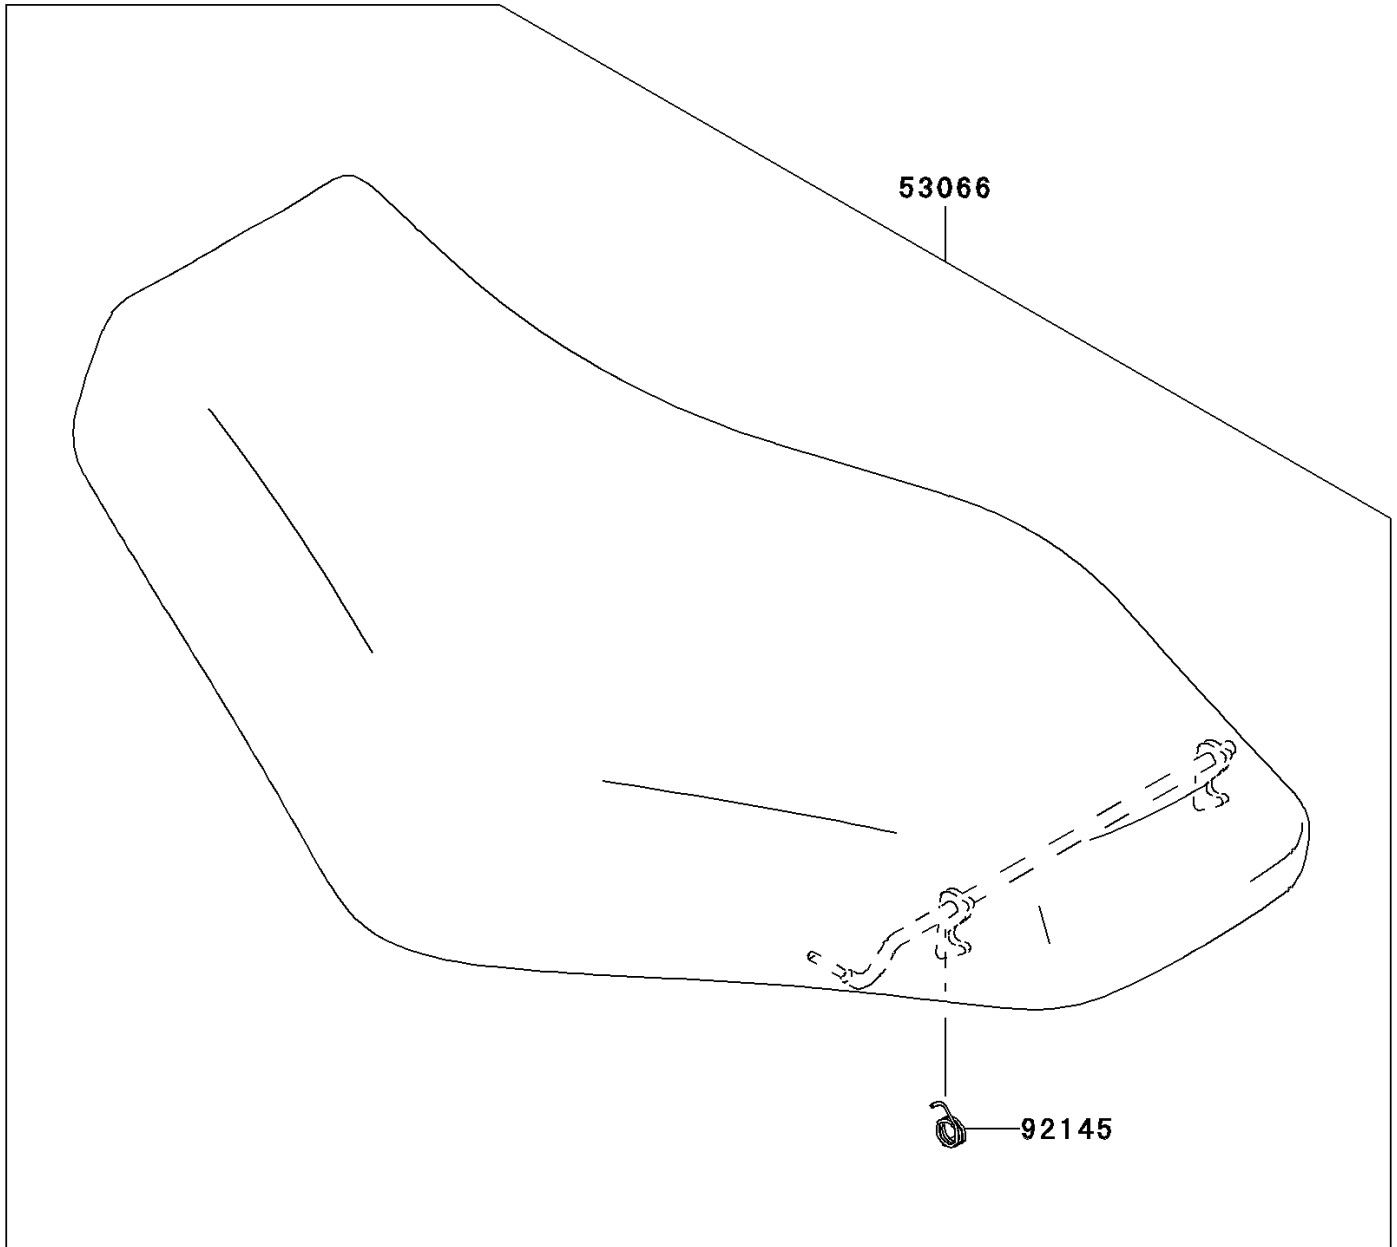

# 2008 Brute Force 750 4x4i NRA Outdoors PARTS DIAGRAM

Seat

F2510

# 2008 Brute Force 750 4x4i NRA Outdoors PARTS LIST

## Seat

ITEM NAME	PART NUMBER	QUANTITY
SEAT-ASSY,S.M.BROWN (Ref # 53066)	53066-0196-MB	1
SPRING,SEAT LATCH (Ref # 92145)	92145-0022	1