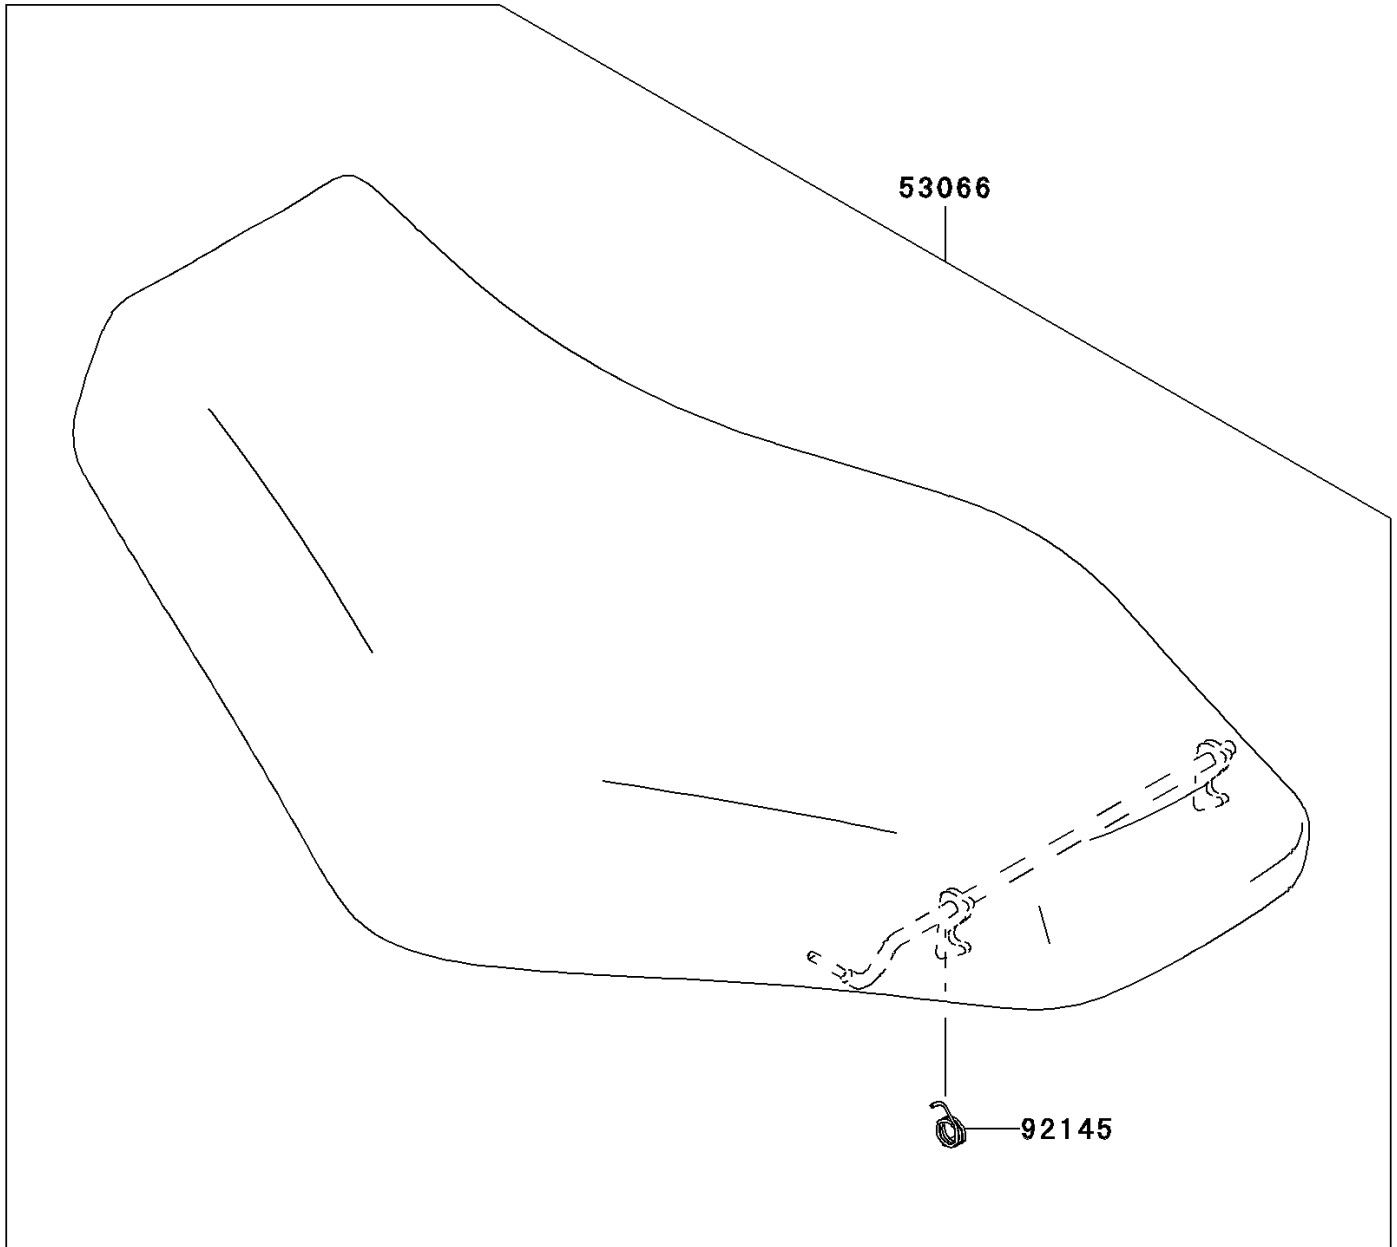

2009 Brute Force 750 4x4i Hardwoods Green HD PARTS DIAGRAM

Seat

F2510

2009 Brute Force 750 4x4i Hardwoods Green HD PARTS LIST

Seat

ITEM NAME	PART NUMBER	QUANTITY
SEAT-ASSY,S.M.BROWN (Ref # 53066)	53066-0196-MB	1
SPRING,SEAT LATCH (Ref # 92145)	92145-0022	1