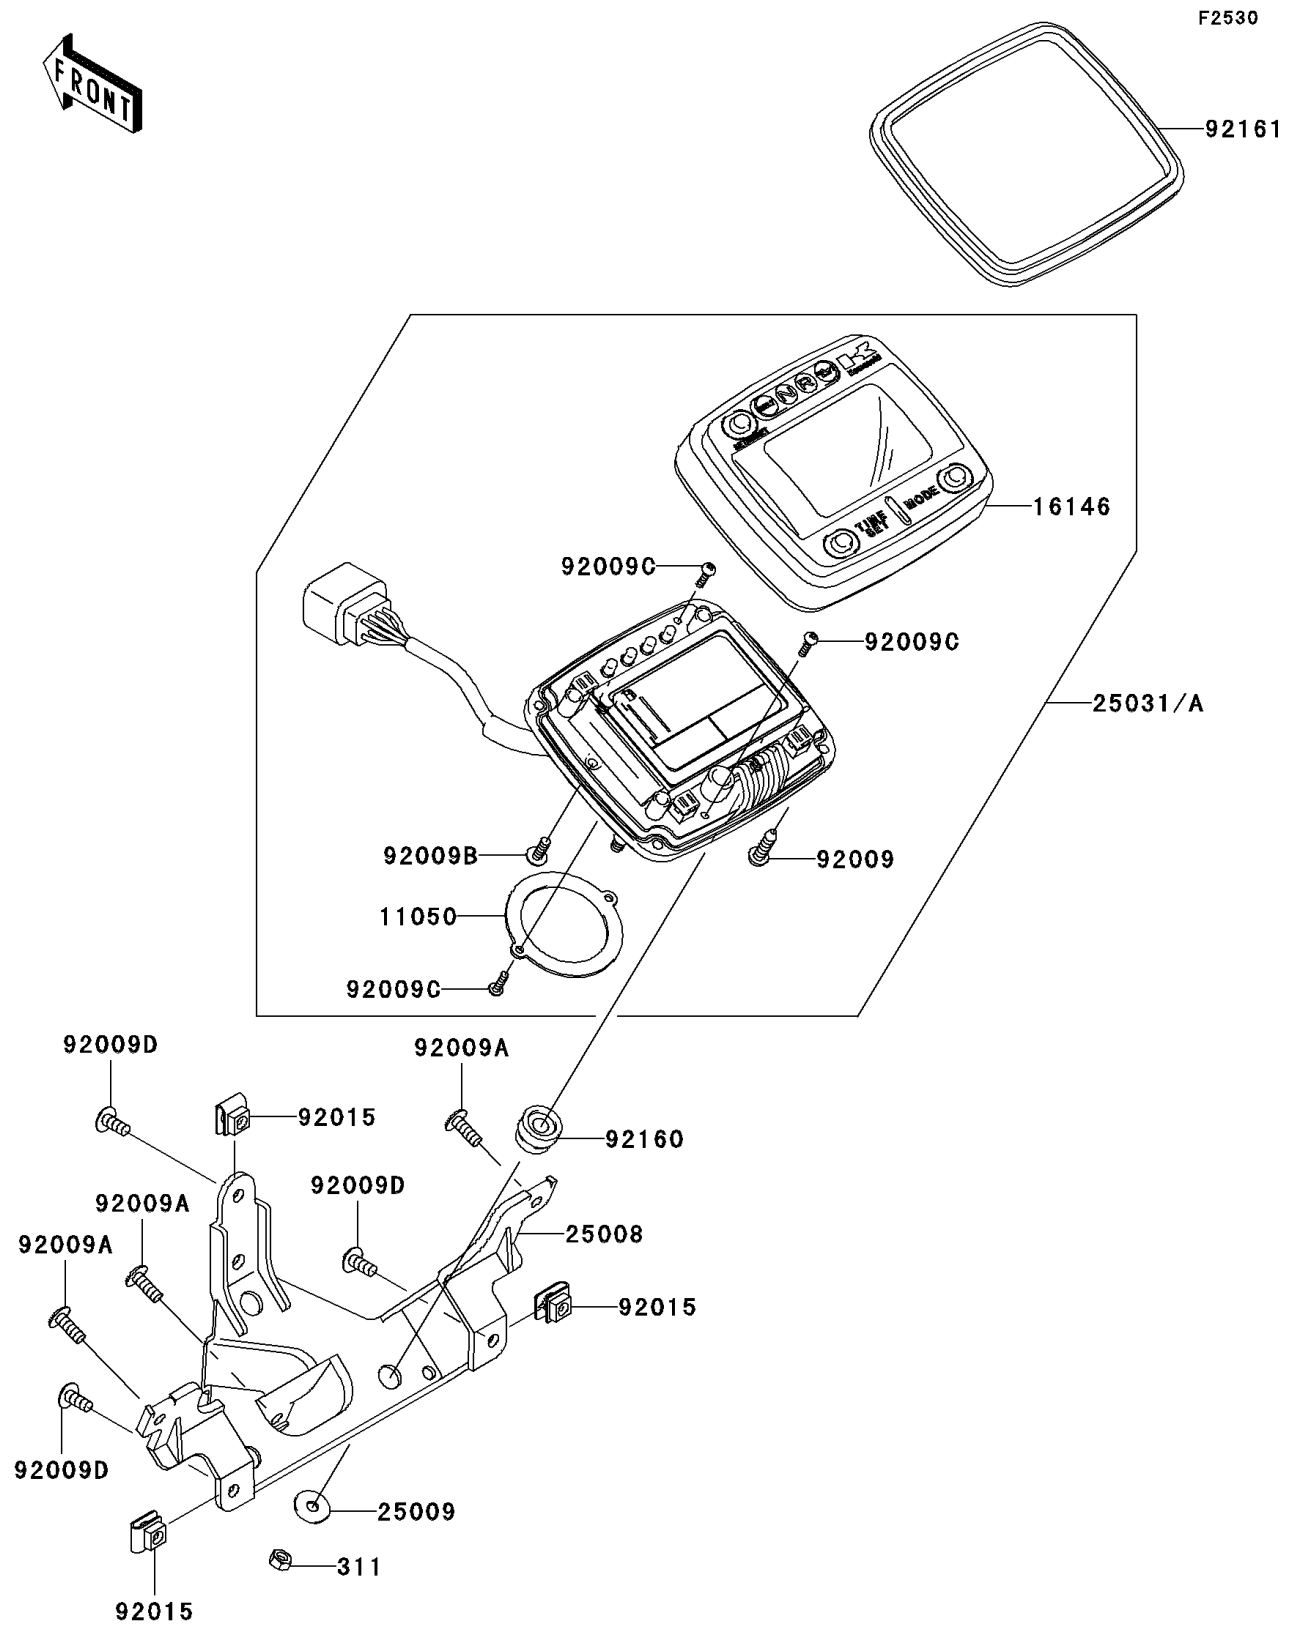

# 2010 Brute Force 750 4x4i Realtree APG HD PARTS DIAGRAM

Meter(s)

## 2010 Brute Force 750 4x4i Realtree APG HD PARTS LIST

Meter(s)

ITEM NAME	PART NUMBER	QUANTITY
NUT-HEX (Ref # 311)	311AB0500	3
BRACKET,METER (Ref # 11050)	11050-1932	1
COVER-ASSY,UPPER (Ref # 16146)	16146-0011	1
BRACKET-METER (Ref # 25008)	25008-0003	1
WASHER,5.2X16X1.2 (Ref # 25009)	25009-004	3
SCREW,TAPPING,4X16 (Ref # 92009)	92009-1163	4
SCREW,TAPPING,5X14 (Ref # 92009A)	92009-1197	3
SCREW,TAPPING,4X12 (Ref # 92009B)	92009-1254	1
SCREW,3X12 (Ref # 92009C)	92009-1326	4
SCREW,5X12 (Ref # 92009D)	92009-1652	3
NUT,5MM (Ref # 92015)	92015-1573	3
DAMPER (Ref # 92160)	92160-1460	3
DAMPER,METER,UPP (Ref # 92161)	92161-1114	1
METER-ASSY,KPH (Ref # 25031)	25031-0226	1
METER-ASSY,MPH (Ref # 25031A)	25031-0227	1