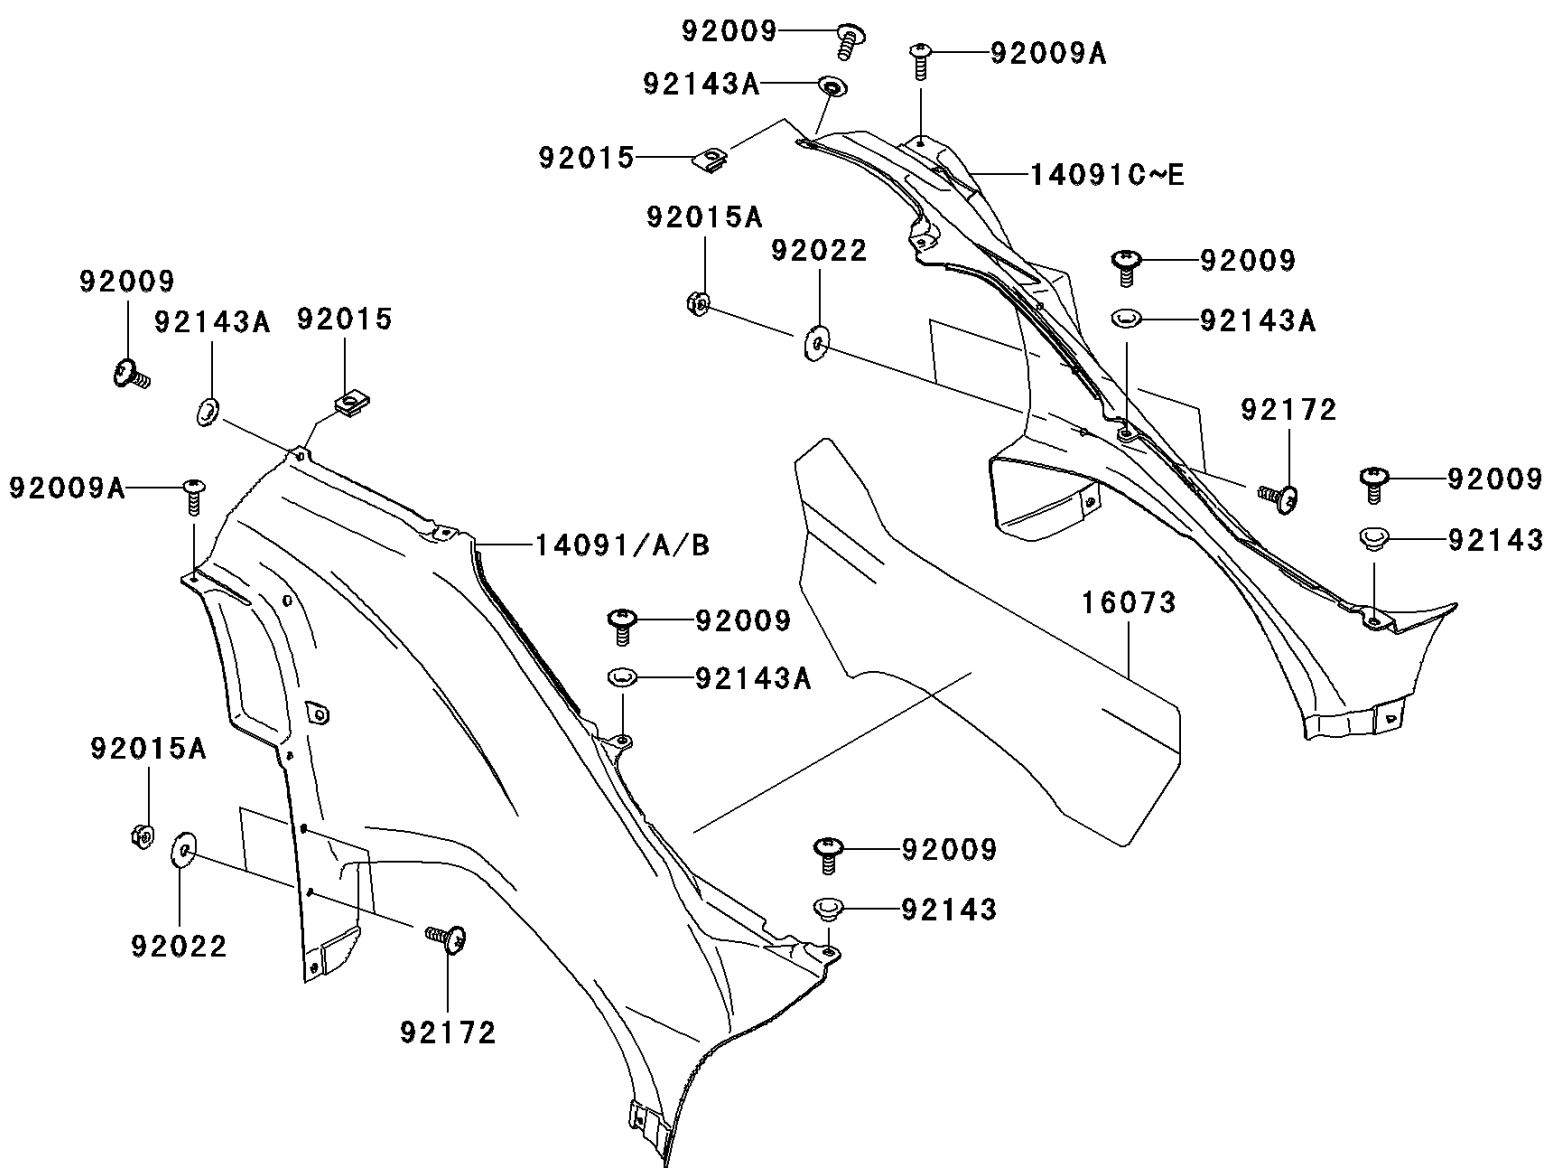

2008 Brute Force 750 4x4i NRA Outdoors PARTS DIAGRAM

Side Covers

F2611

2008 Brute Force 750 4x4i NRA Outdoors PARTS LIST

Side Covers

ITEM NAME	PART NUMBER	QUANTITY
COVER,SIDE,LH,CAMOUFLAGE (Ref # 14091)	14091-0312-16D	1
COVER,SIDE,RH,CAMOUFLAGE (Ref # 14091C)	14091-0313-16D	1
INSULATOR,SIDE COVER (Ref # 16073)	16073-0030	1
SCREW,6X16 (Ref # 92009)	92009-1621	6
SCREW,5X18 (Ref # 92009A)	92009-1655	2
NUT,6MM (Ref # 92015)	92015-1602	2
NUT,LOCK,FLANGED,6MM (Ref # 92015A)	92015-1603	4
WASHER,6.5X20X1.6,BLACK (Ref # 92022)	92022-1346	4
COLLAR (Ref # 92143)	92143-1057	2
COLLAR (Ref # 92143A)	92143-1087	4
SCREW,6X18 (Ref # 92172)	92172-0002	4