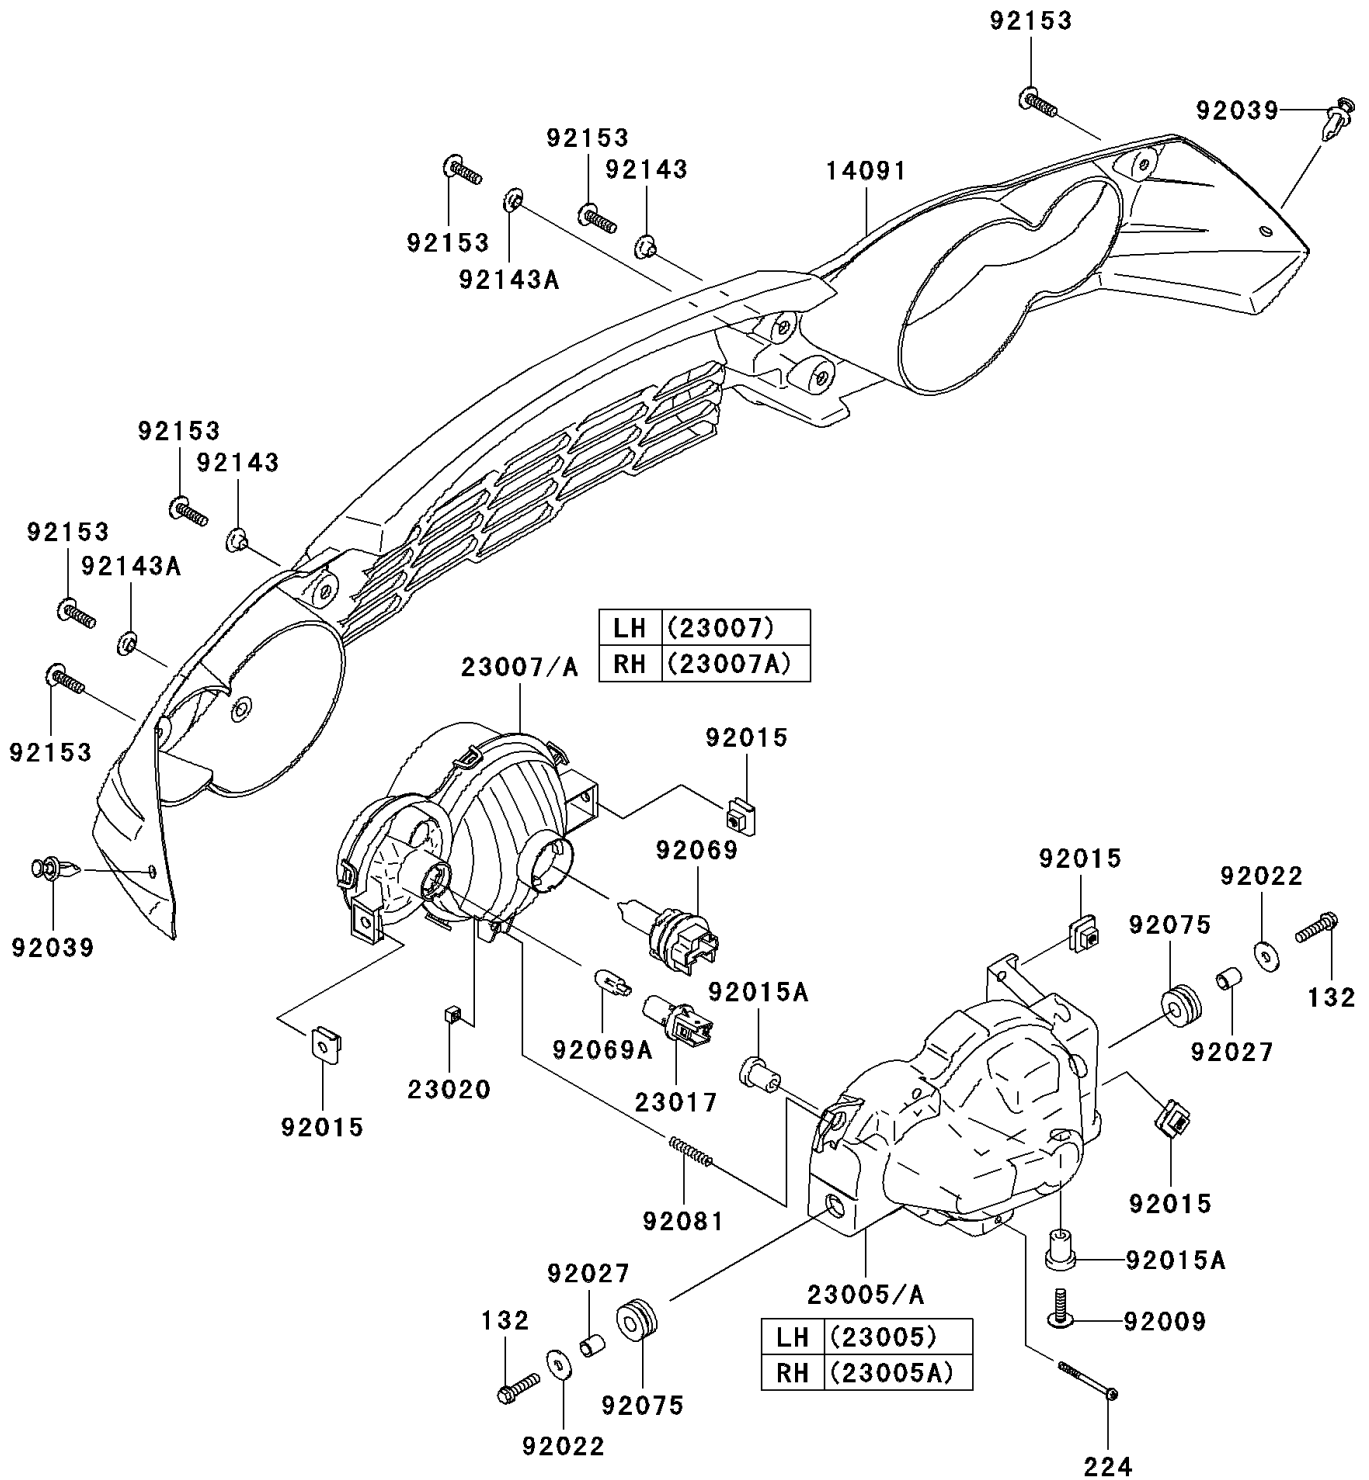

2008 Brute Force 750 4x4i Hardwoods Green HD PARTS DIAGRAM

Headlight(s)

F2710

2008 Brute Force 750 4x4i Hardwoods Green HD PARTS LIST

Headlight(s)

ITEM NAME	PART NUMBER	QUANTITY
BOLT-FLANGED-SMALL,6X25 (Ref # 132)	132BA0625	4
SCREW-PAN-WP-CROS,4X45 (Ref # 224)	224AA0445	2
COVER,HEAD LAMP,F.BLACK (Ref # 14091)	14091-0736-6Z	1
BODY-COMP-HEAD LAMP,LH (Ref # 23005)	23005-0006	1
BODY-COMP-HEAD LAMP,RH (Ref # 23005A)	23005-0007	1
LENS-COMP,HEAD LAMP,LH (Ref # 23007)	23007-0024	1
LENS-COMP,HEAD LAMP,RH (Ref # 23007A)	23007-0025	1
SOCKET,HEAD LAMP (Ref # 23017)	23017-0001	2
NUT,4MM,FOCUS ADJUST (Ref # 23020)	23020-018	2
SCREW,6X22 (Ref # 92009)	92009-1664	2
NUT,6MM (Ref # 92015)	92015-1094	8
NUT,RUBBER,6MM (Ref # 92015A)	92015-1692	4
WASHER,6.5X20X1.6 (Ref # 92022)	92022-125	4
COLLAR,6.8X10X12 (Ref # 92027)	92027-162	4
RIVET (Ref # 92039)	92039-1229	2
BULB,12V 40/40W (Ref # 92069)	92069-0005	2
BULB,12V 5W (Ref # 92069A)	92069-0006	2
DAMPER (Ref # 92075)	92075-1690	4
SPRING,FOCUS ADJUST (Ref # 92081)	92081-1896	2
COLLAR (Ref # 92143)	92143-1057	2
COLLAR (Ref # 92143A)	92143-1087	2
BOLT,SOCKET,6X22 (Ref # 92153)	92153-0574	6