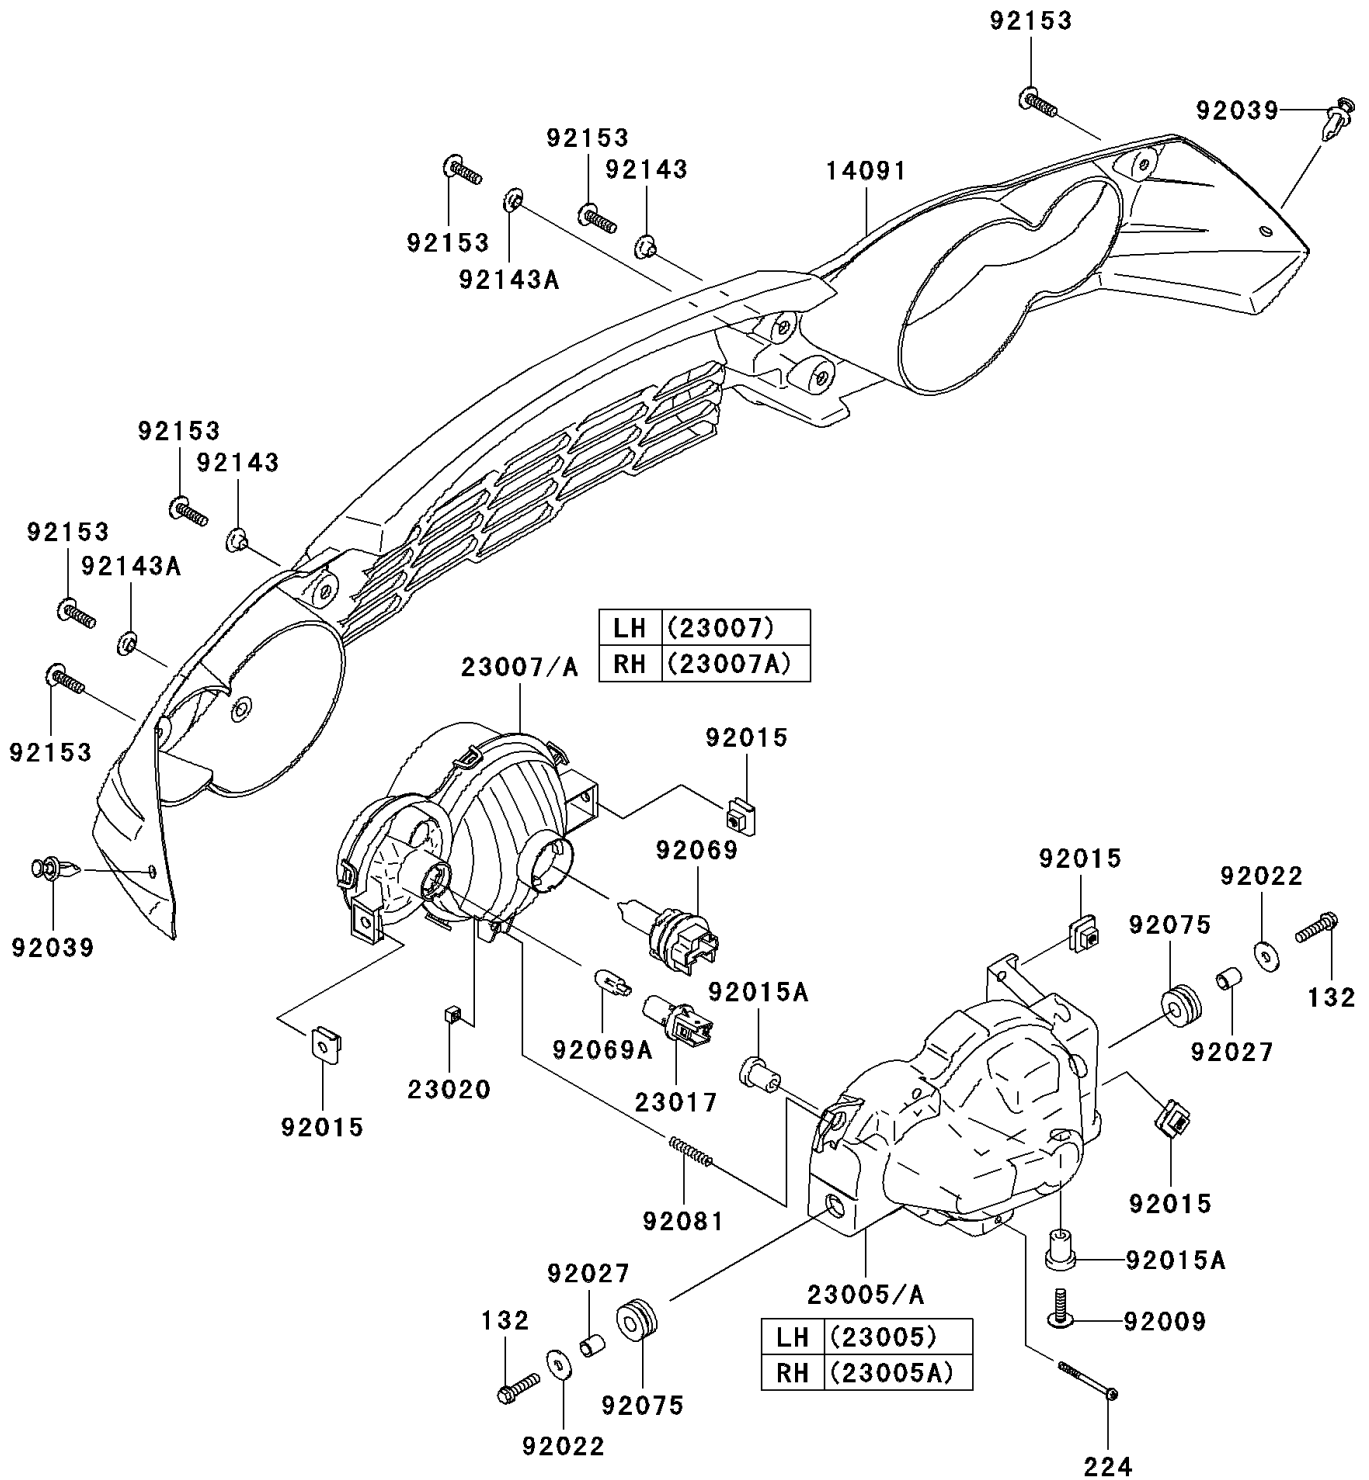

# 2008 Brute Force 750 4x4i NRA Outdoors PARTS DIAGRAM

Headlight(s)

F2710

## 2008 Brute Force 750 4x4i NRA Outdoors PARTS LIST

### Headlight(s)

ITEM NAME	PART NUMBER	QUANTITY
BOLT-FLANGED-SMALL,6X25 (Ref # 132)	132BA0625	4
SCREW-PAN-WP-CROS,4X45 (Ref # 224)	224AA0445	2
COVER,HEAD LAMP,F.BLACK (Ref # 14091)	14091-0736-6Z	1
BODY-COMP-HEAD LAMP,LH (Ref # 23005)	23005-0006	1
BODY-COMP-HEAD LAMP,RH (Ref # 23005A)	23005-0007	1
LENS-COMP,HEAD LAMP,LH (Ref # 23007)	23007-0024	1
LENS-COMP,HEAD LAMP,RH (Ref # 23007A)	23007-0025	1
SOCKET,HEAD LAMP (Ref # 23017)	23017-0001	2
NUT,4MM,FOCUS ADJUST (Ref # 23020)	23020-018	2
SCREW,6X22 (Ref # 92009)	92009-1664	2
NUT,6MM (Ref # 92015)	92015-1094	8
NUT,RUBBER,6MM (Ref # 92015A)	92015-1692	4
WASHER,6.5X20X1.6 (Ref # 92022)	92022-125	4
COLLAR,6.8X10X12 (Ref # 92027)	92027-162	4
RIVET (Ref # 92039)	92039-1229	2
BULB,12V 40/40W (Ref # 92069)	92069-0005	2
BULB,12V 5W (Ref # 92069A)	92069-0006	2
DAMPER (Ref # 92075)	92075-1690	4
SPRING,FOCUS ADJUST (Ref # 92081)	92081-1896	2
COLLAR (Ref # 92143)	92143-1057	2
COLLAR (Ref # 92143A)	92143-1087	2
BOLT,SOCKET,6X22 (Ref # 92153)	92153-0574	6