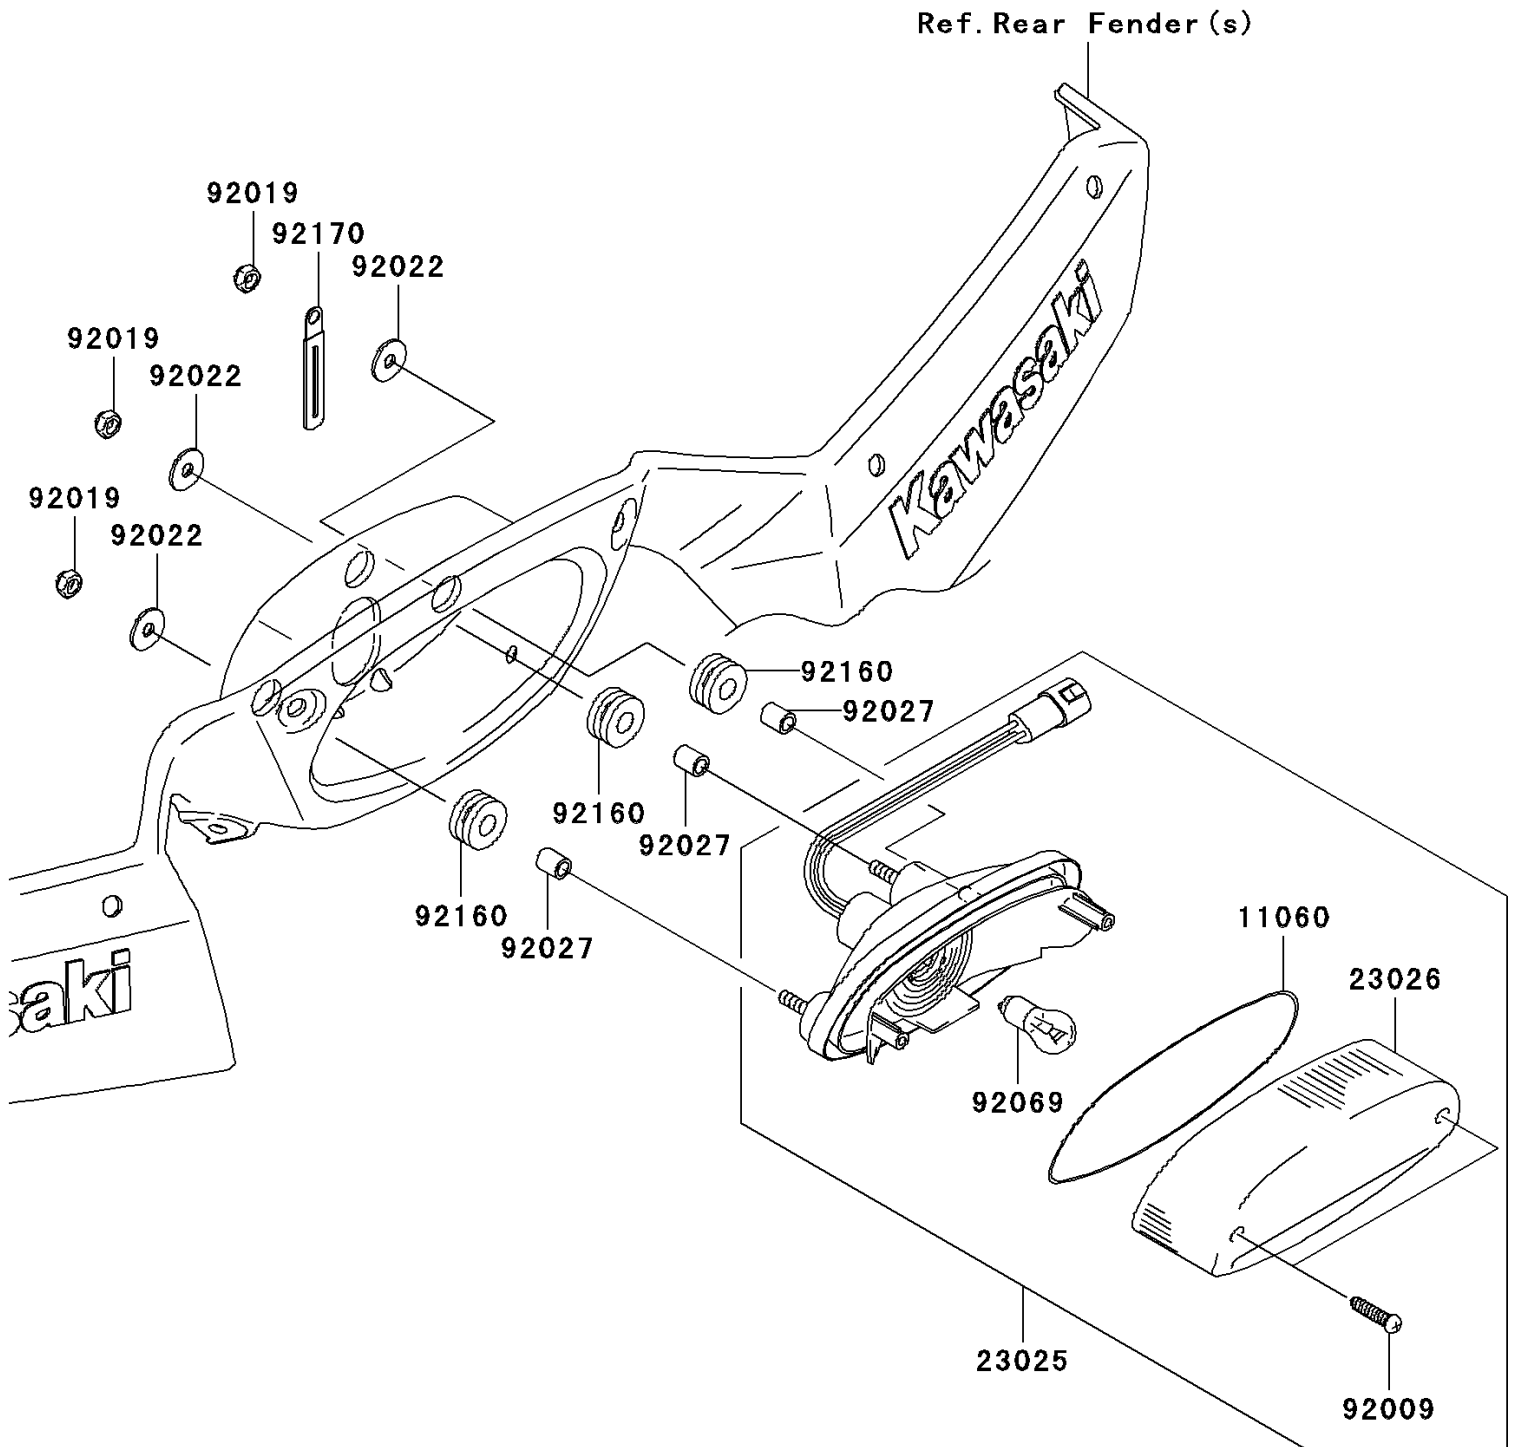

# 2008 Brute Force 750 4x4i NRA Outdoors PARTS DIAGRAM

Taillight(s)

F2720

## 2008 Brute Force 750 4x4i NRA Outdoors PARTS LIST

### Taillight(s)

ITEM NAME	PART NUMBER	QUANTITY
GASKET, TAIL LAMP LENS (Ref # 11060)	11060-1174	1
LAMP-TAIL (Ref # 23025)	23025-0011	1
LENS, TAIL LAMP (Ref # 23026)	23026-1183	1
SCREW, TAPPING, 4X20 (Ref # 92009)	92009-1378	2
NUT, LOCK, 6MM (Ref # 92019)	92019-008	3
WASHER, 6.5X20X1.6 (Ref # 92022)	92022-1557	3
COLLAR, 6.8X10X12 (Ref # 92027)	92027-162	3
BULB, 12V 21/5W (Ref # 92069)	92069-063	1
DAMPER (Ref # 92160)	92160-1162	3
CLAMP (Ref # 92170)	92170-1514	1