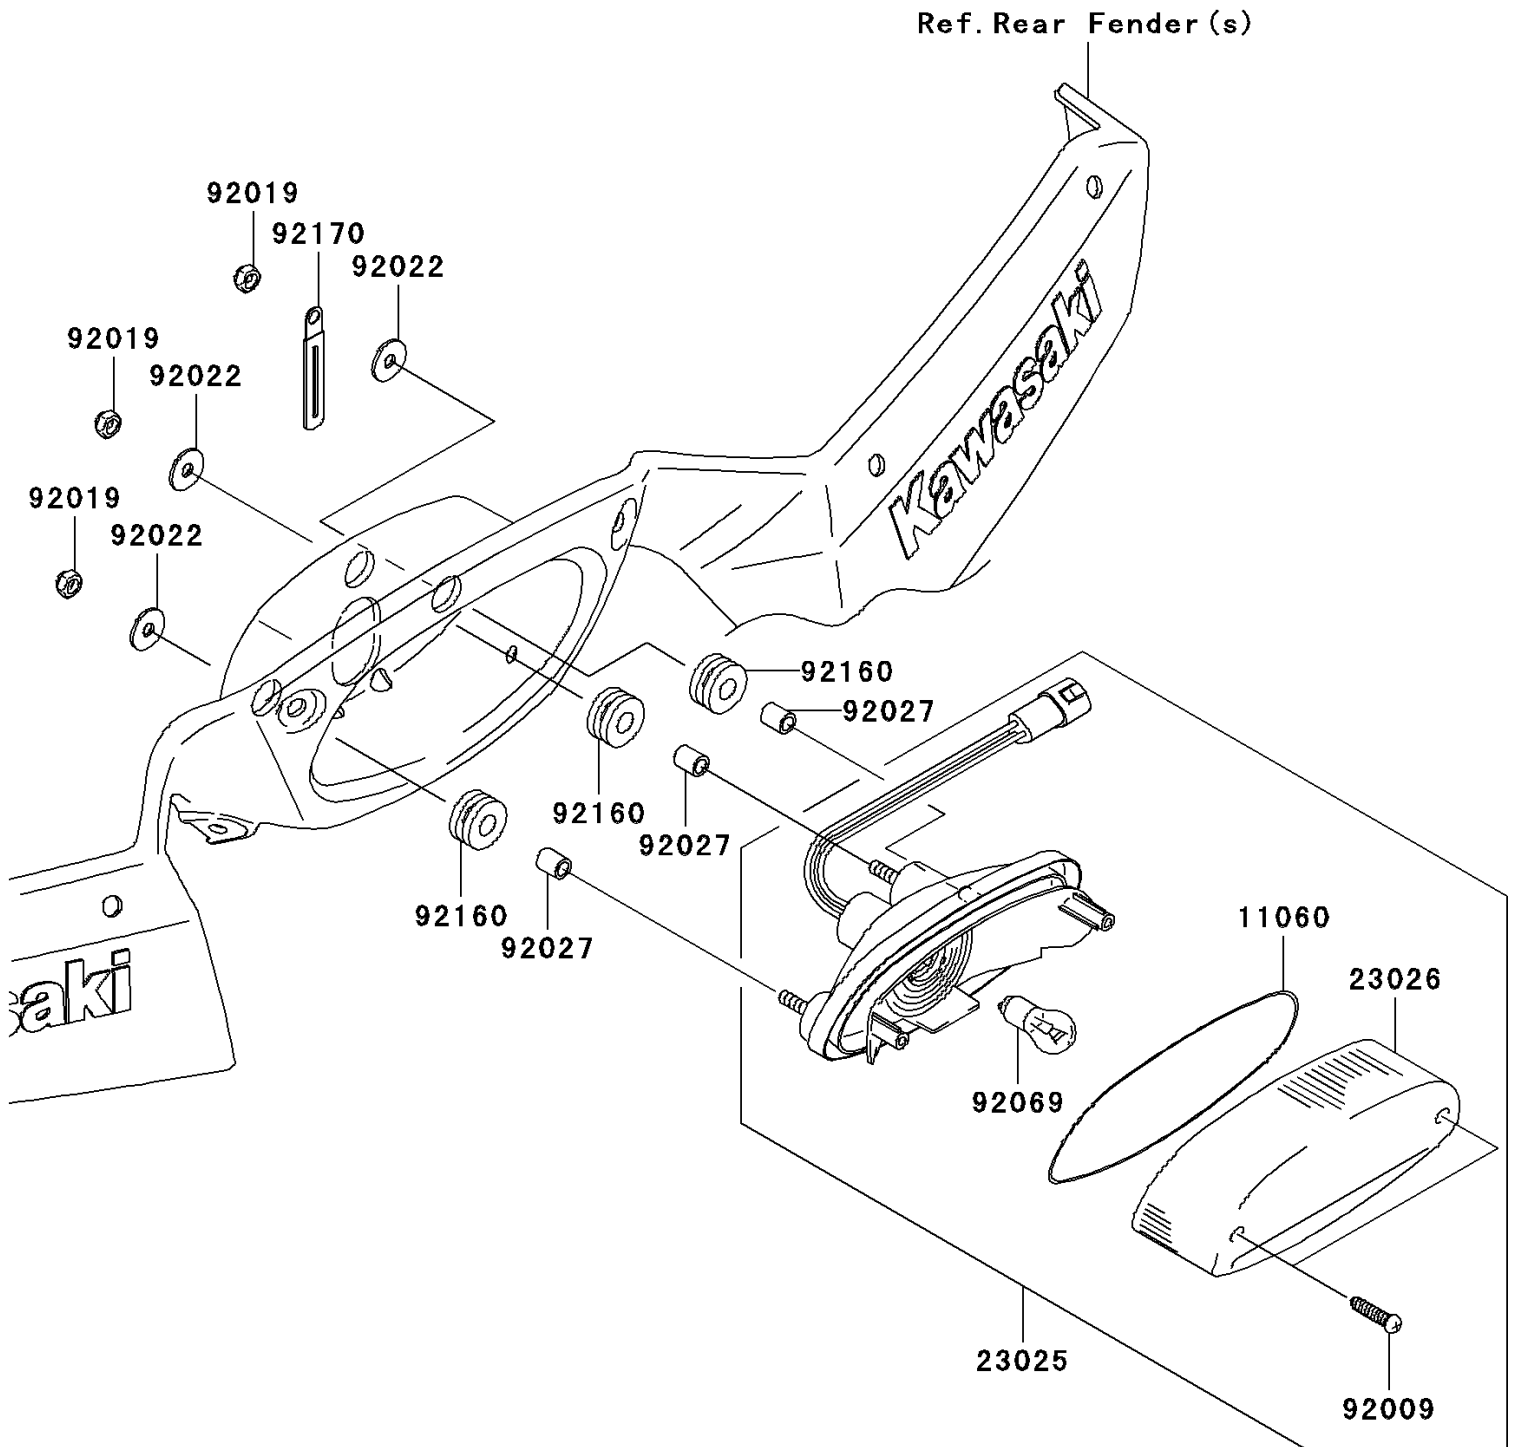

2009 Brute Force 750 4x4i Hardwoods Green HD PARTS DIAGRAM

Taillight(s)

F2720

2009 Brute Force 750 4x4i Hardwoods Green HD PARTS LIST

Taillight(s)

ITEM NAME	PART NUMBER	QUANTITY
GASKET, TAIL LAMP LENS (Ref # 11060)	11060-1174	1
LAMP-TAIL (Ref # 23025)	23025-0011	1
LENS, TAIL LAMP (Ref # 23026)	23026-1183	1
SCREW, TAPPING, 4X20 (Ref # 92009)	92009-1378	2
NUT, LOCK, 6MM (Ref # 92019)	92019-008	3
WASHER, 6.5X20X1.6 (Ref # 92022)	92022-1557	3
COLLAR, 6.8X10X12 (Ref # 92027)	92027-162	3
BULB, 12V 21/5W (Ref # 92069)	92069-063	1
DAMPER (Ref # 92160)	92160-1162	3
CLAMP (Ref # 92170)	92170-1514	1