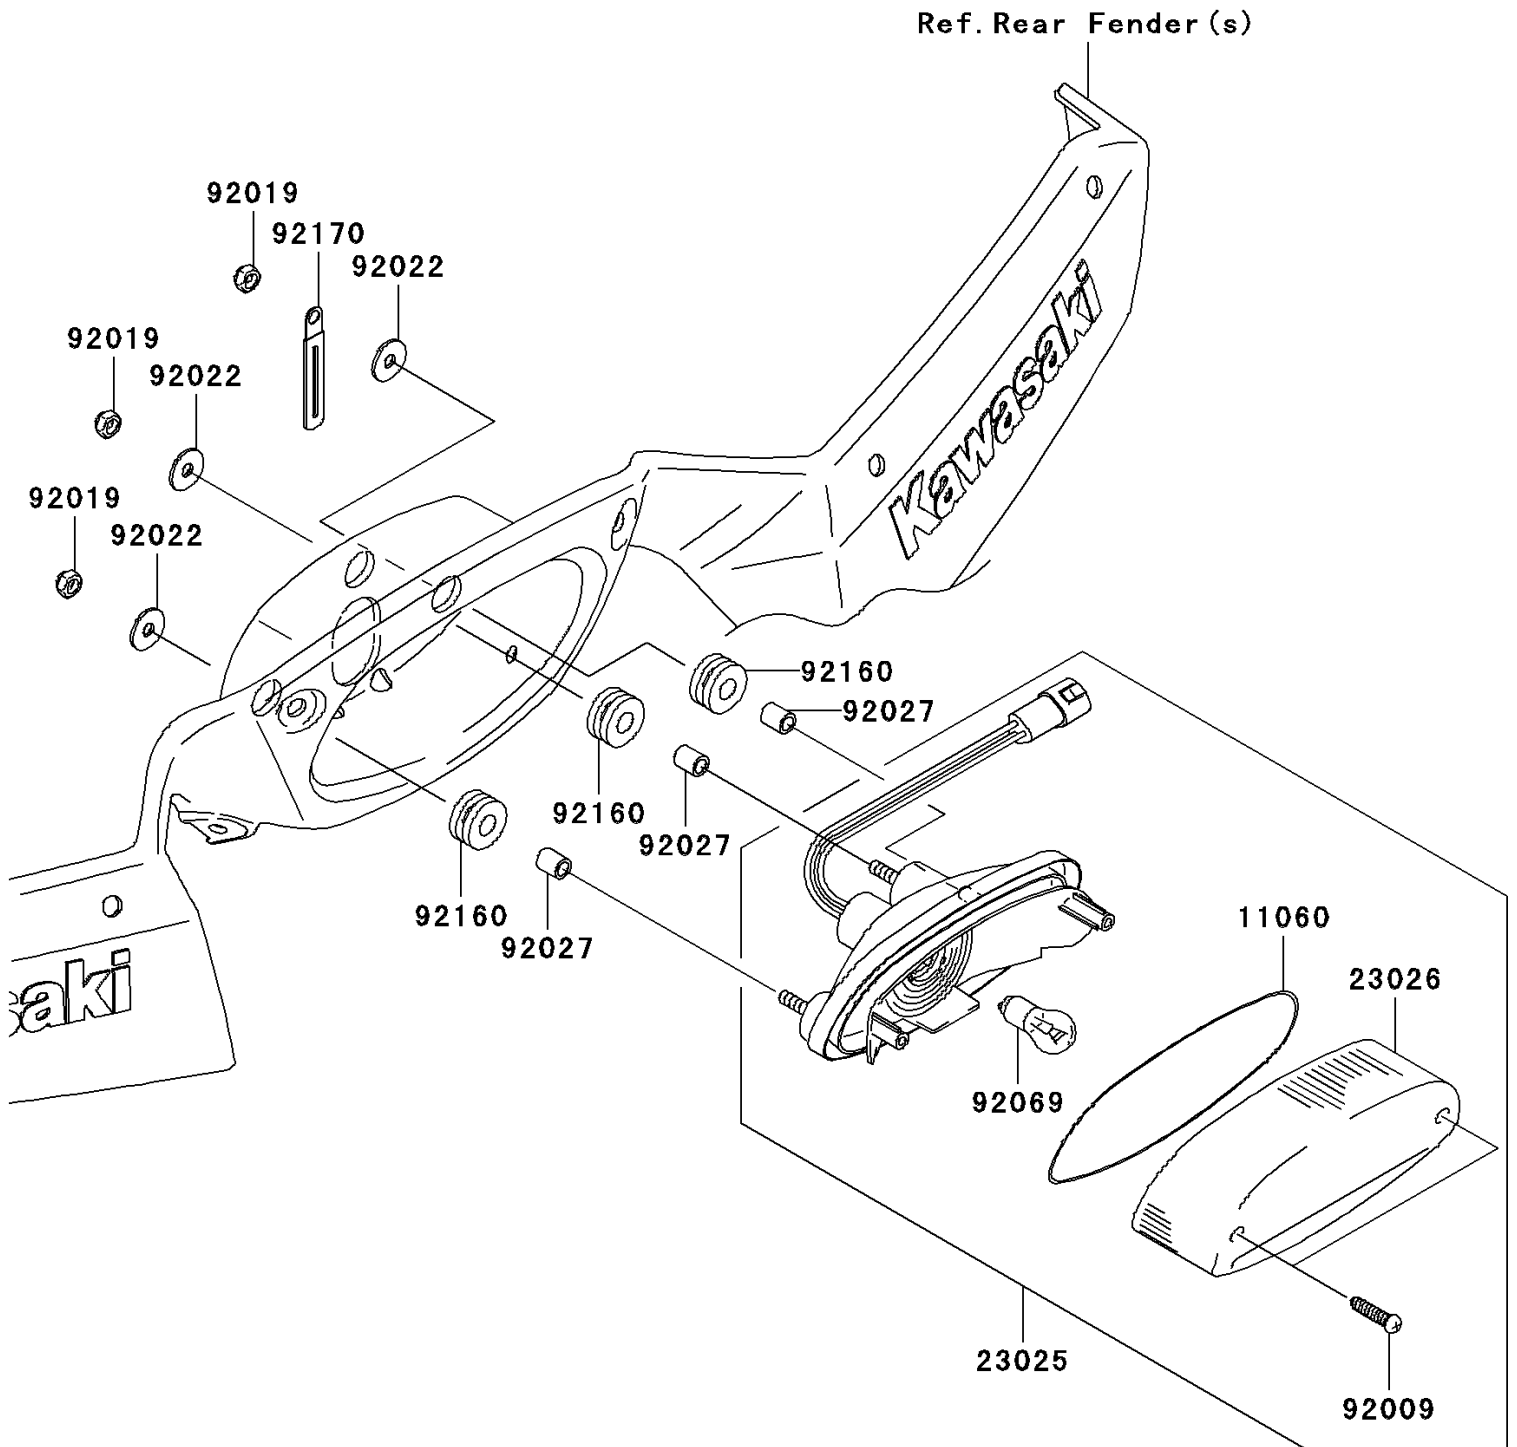

2009 Brute Force 750 4x4i NRA Outdoors PARTS DIAGRAM

Taillight(s)

F2720

2009 Brute Force 750 4x4i NRA Outdoors PARTS LIST

Taillight(s)

ITEM NAME	PART NUMBER	QUANTITY
GASKET, TAIL LAMP LENS (Ref # 11060)	11060-1174	1
LAMP-TAIL (Ref # 23025)	23025-0011	1
LENS, TAIL LAMP (Ref # 23026)	23026-1183	1
SCREW, TAPPING, 4X20 (Ref # 92009)	92009-1378	2
NUT, LOCK, 6MM (Ref # 92019)	92019-008	3
WASHER, 6.5X20X1.6 (Ref # 92022)	92022-1557	3
COLLAR, 6.8X10X12 (Ref # 92027)	92027-162	3
BULB, 12V 21/5W (Ref # 92069)	92069-063	1
DAMPER (Ref # 92160)	92160-1162	3
CLAMP (Ref # 92170)	92170-1514	1