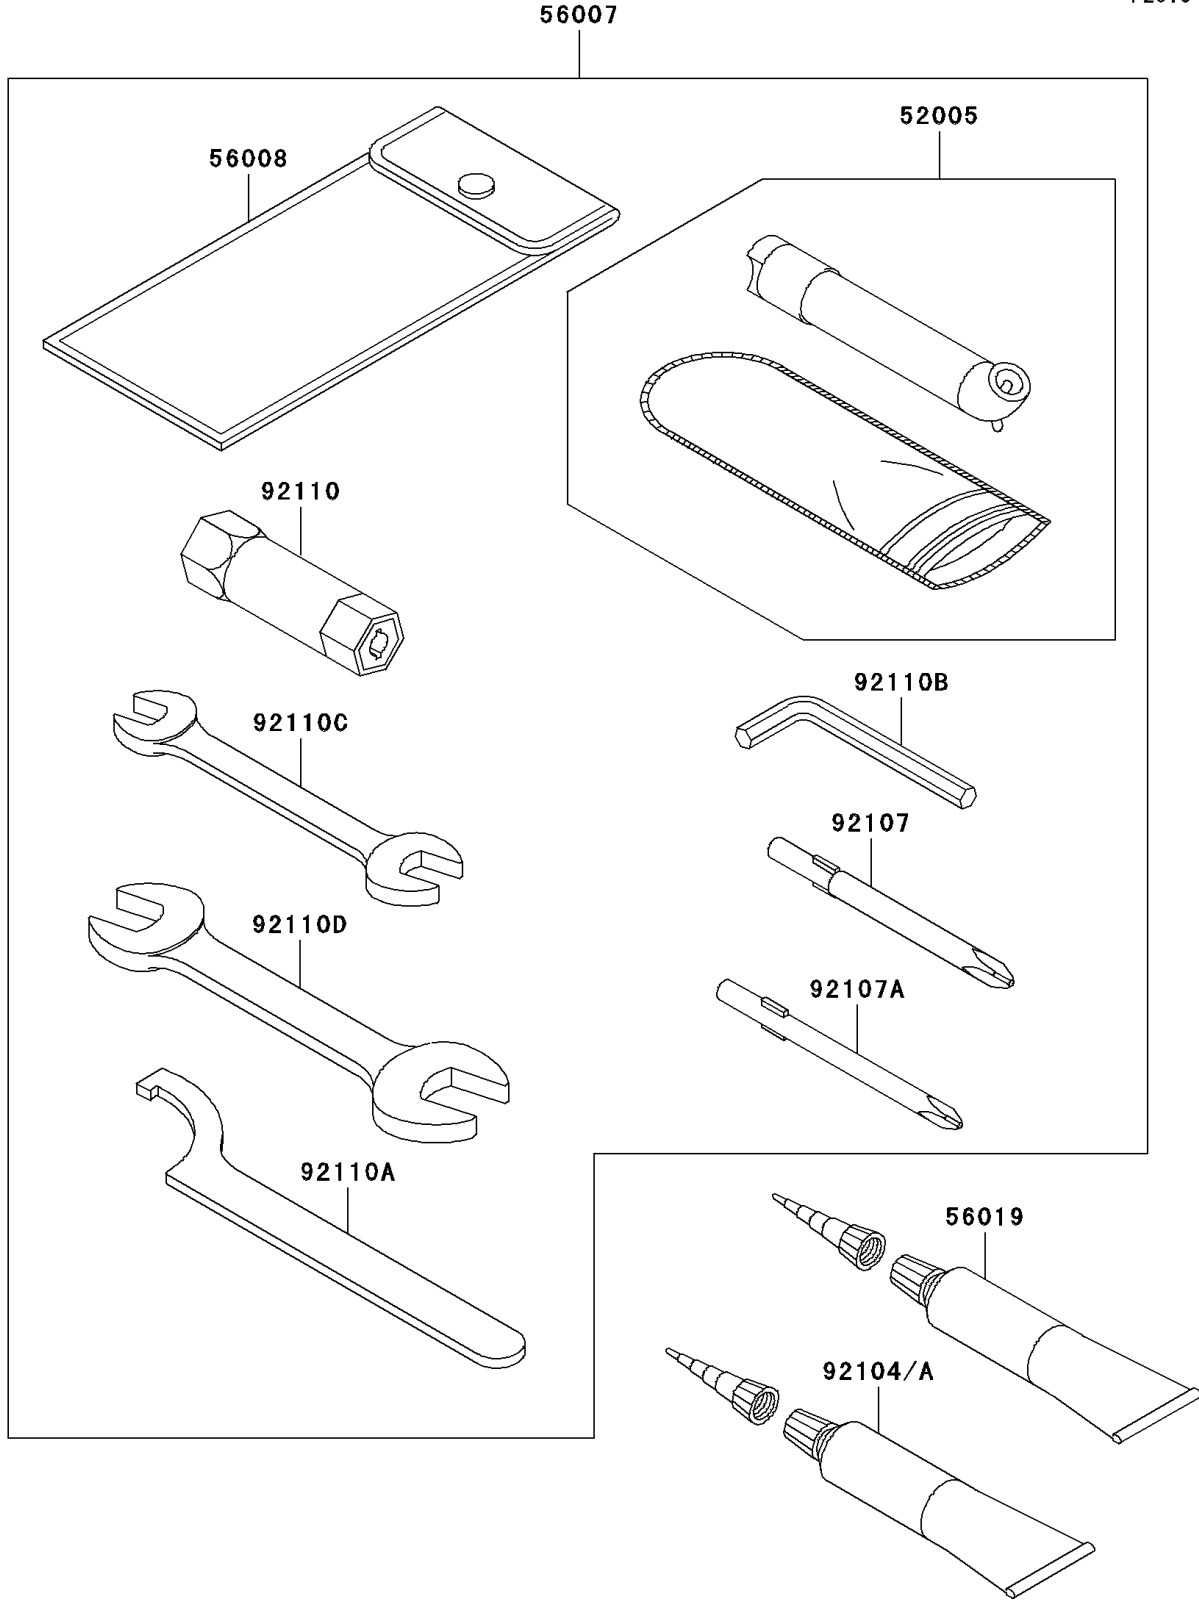

# 2009 Brute Force 750 4x4i Hardwoods Green HD PARTS DIAGRAM

Owner's Tools

F2810

### Owner's Tools

ITEM NAME	PART NUMBER	QUANTITY
GAUGE,AIR (Ref # 52005)	52005-1082	1
TOOL-KIT (Ref # 56007)	56007-0014	1
BAG,TOOL (Ref # 56008)	56008-1007	1
GASKET-LIQUID,TB1211,WHITE (Ref # 56019)	56019-120	1
GASKET-LIQUID,TB1211F,CLEAR (Ref # 92104)	92104-0004	1
GASKET-LIQUID,TB1216,GRAY (Ref # 92104A)	92104-1063	1
TOOL-DRIVER,#3PHILLIPS (Ref # 92107)	92107-005	1
TOOL-DRIVER,#2PHILLIPS (Ref # 92107A)	92107-1053	1
TOOL-WRENCH,BOX,16MM (Ref # 92110)	92110-1116	1
TOOL-WRENCH,HOOK (Ref # 92110A)	92110-1129	1
TOOL-WRENCH,ALLEN,3MM (Ref # 92110B)	92110-1140	1
TOOL-WRENCH,OPEN END,10X12 (Ref # 92110C)	92110-1152	1
TOOL-WRENCH,OPEN END,14X17 (Ref # 92110D)	92110-1153	1