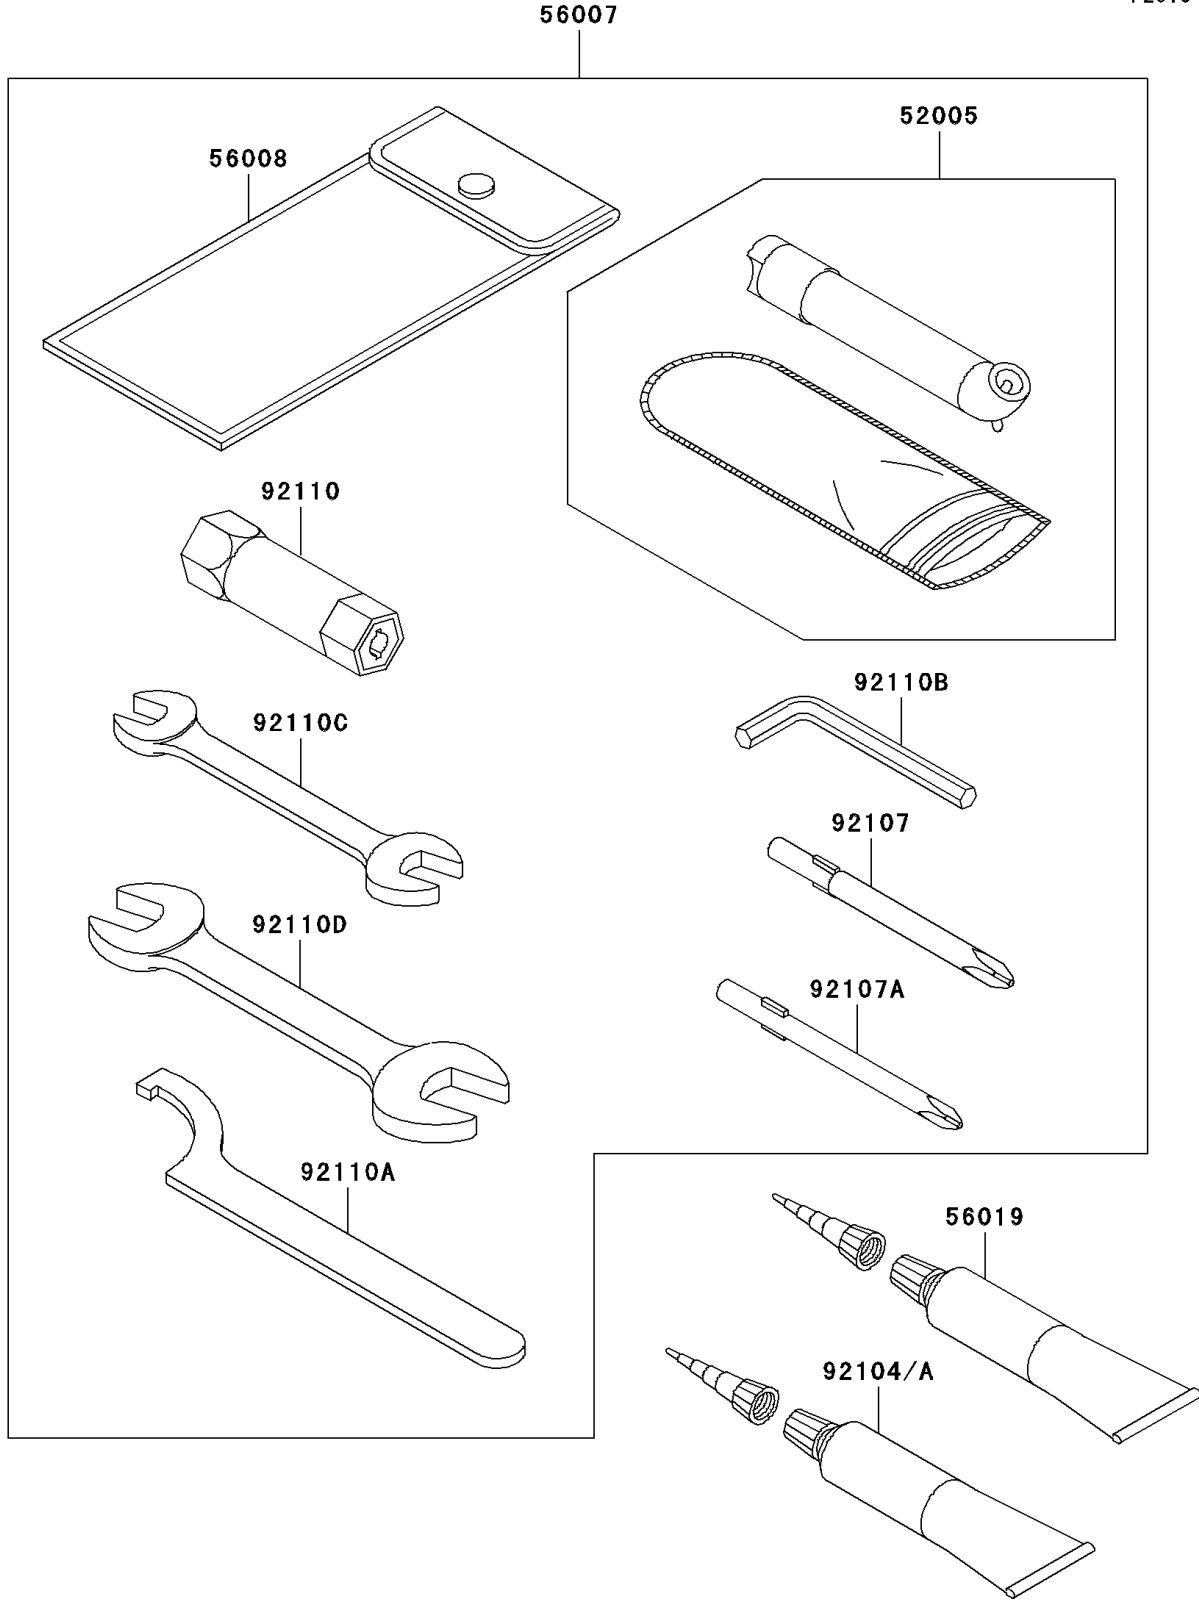

2009 Brute Force 750 4x4i Hardwoods Green HD PARTS DIAGRAM

Owner's Tools

F2810

2009 Brute Force 750 4x4i Hardwoods Green HD PARTS LIST

Owner's Tools

ITEM NAME	PART NUMBER	QUANTITY
GAUGE,AIR (Ref # 52005)	52005-1082	1
TOOL-KIT (Ref # 56007)	56007-0014	1
BAG,TOOL (Ref # 56008)	56008-1007	1
GASKET-LIQUID,TB1211,WHITE (Ref # 56019)	56019-120	1
GASKET-LIQUID,TB1211F,CLEAR (Ref # 92104)	92104-0004	1
GASKET-LIQUID,TB1216,GRAY (Ref # 92104A)	92104-1063	1
TOOL-DRIVER,#3PHILLIPS (Ref # 92107)	92107-005	1
TOOL-DRIVER,#2PHILLIPS (Ref # 92107A)	92107-1053	1
TOOL-WRENCH,BOX,16MM (Ref # 92110)	92110-1116	1
TOOL-WRENCH,HOOK (Ref # 92110A)	92110-1129	1
TOOL-WRENCH,ALLEN,3MM (Ref # 92110B)	92110-1140	1
TOOL-WRENCH,OPEN END,10X12 (Ref # 92110C)	92110-1152	1
TOOL-WRENCH,OPEN END,14X17 (Ref # 92110D)	92110-1153	1