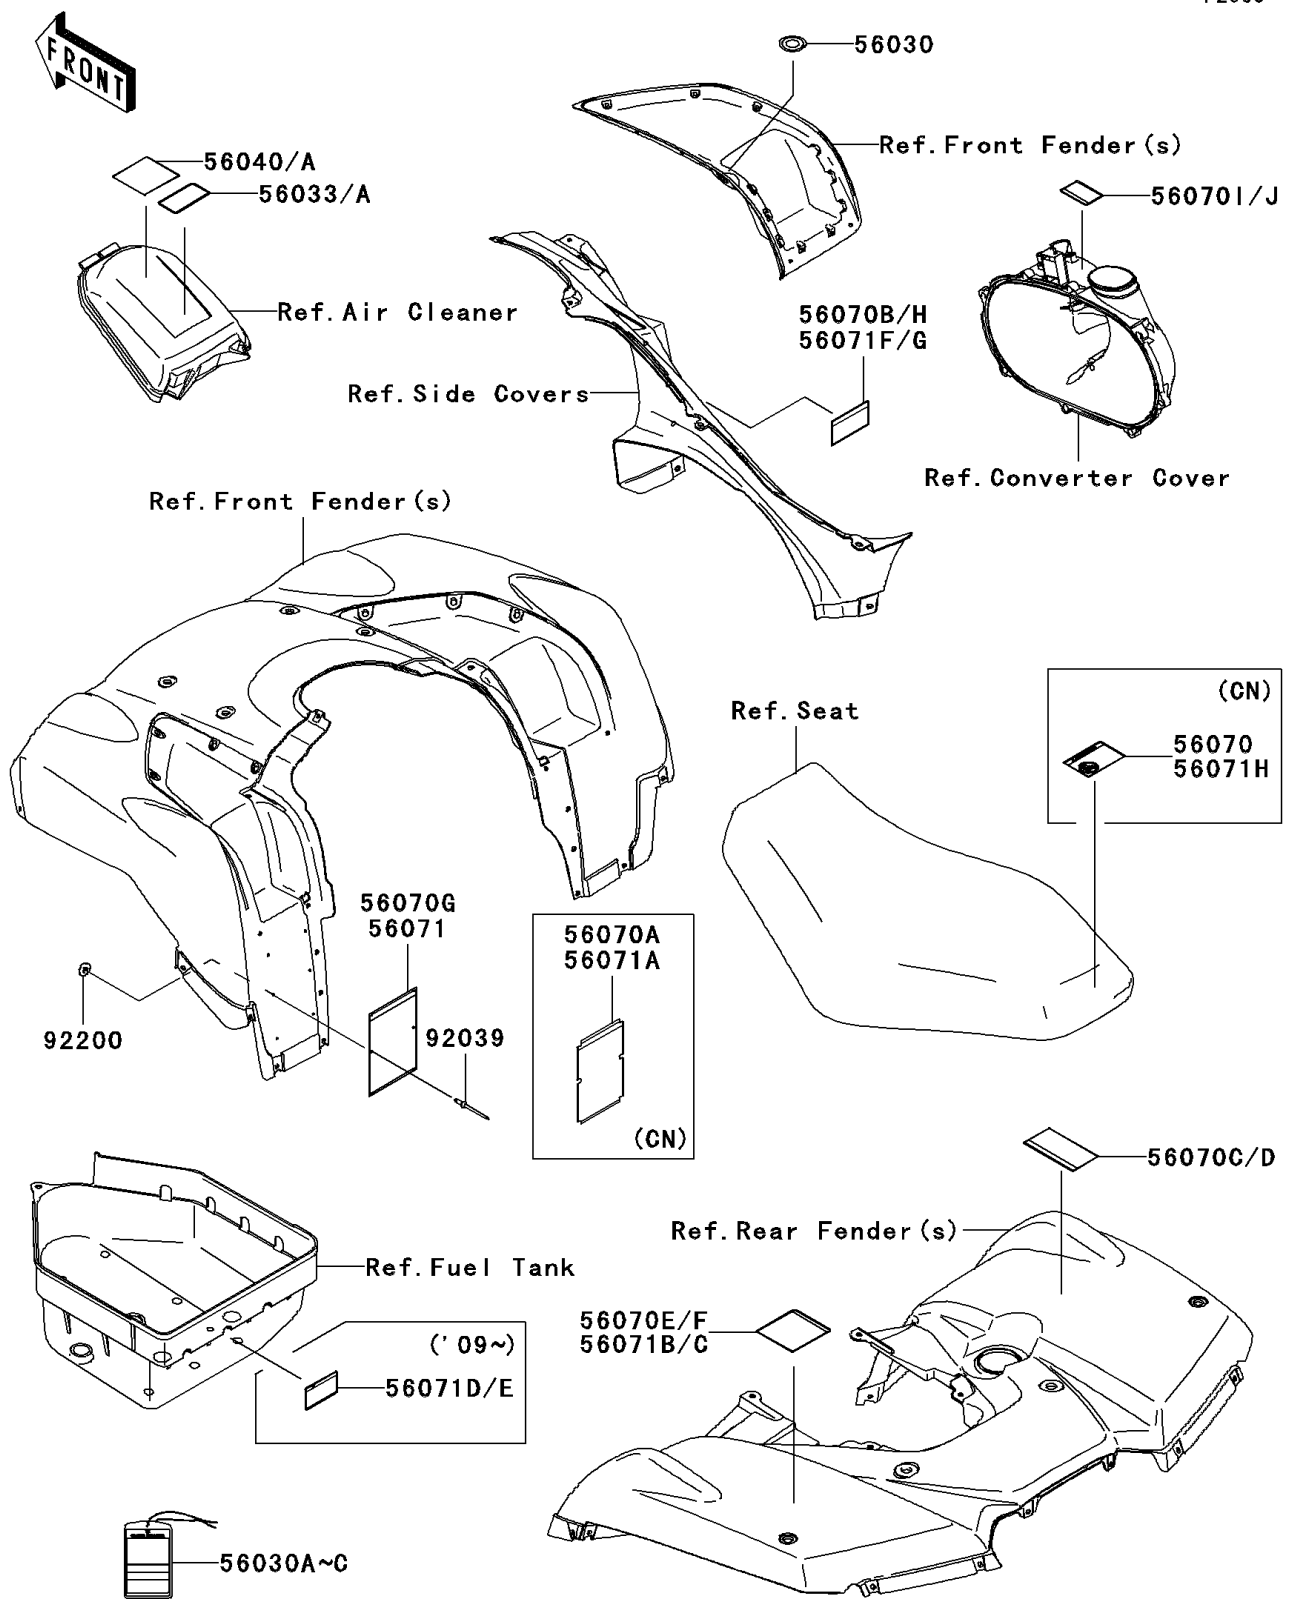

2008 Brute Force 750 4x4i Hardwoods Green HD PARTS DIAGRAM

Labels

F2860

2008 Brute Force 750 4x4i Hardwoods Green HD PARTS LIST

Labels

ITEM NAME	PART NUMBER	QUANTITY
LABEL,IGNITION SWITCH (Ref # 56030)	56030-0018	1
LABEL-MANUAL,AIR CLEANER (Ref # 56033)	56033-0064	1
LABEL-WARNING,UNDER 16 (Ref # 56040)	56040-1276	1
LABEL-WARNING,DRIVE BELT (Ref # 56070C)	56070-0038	1
LABEL-WARNING,TIRE&MAX LOAD (Ref # 56070E)	56070-0045	1
LABEL-WARNING,SERIOUS INJURY (Ref # 56070G)	56070-1151	1
LABEL-WARNING,SHIFT LEVER (Ref # 56070H)	56070-1170	1
LABEL-WARNING,CVT COVER (Ref # 56070I)	56070-1269	1
RIVET,3.2X8 (Ref # 92039)	92039-3763	6
WASHER,3.5X8X1 (Ref # 92200)	92200-1251	6
LABEL,HANGTAG (Ref # 56030A)	56030-0047	1
LABEL-WARNING,AGE (Ref # 56040A)	56040-1325	1
LABEL-WARNING,NO PASSENGER (Ref # 56070)	56070-0018	1
LABEL-WARNING,GENERAL (Ref # 56070A)	56070-0019	1
LABEL-WARNING,SHIFT LEVER(FRENCH) (Ref # 56070B)	56070-0037	1
LABEL-WARNING,DRIVE BELT(FRENCH) (Ref # 56070D)	56070-0039	1
LABEL-WARNING,TIRE&MAX LOAD (Ref # 56070F)	56070-0071	1
LABEL-WARNING,CVT COVER(FRENCH) (Ref # 56070J)	56070-1271	1