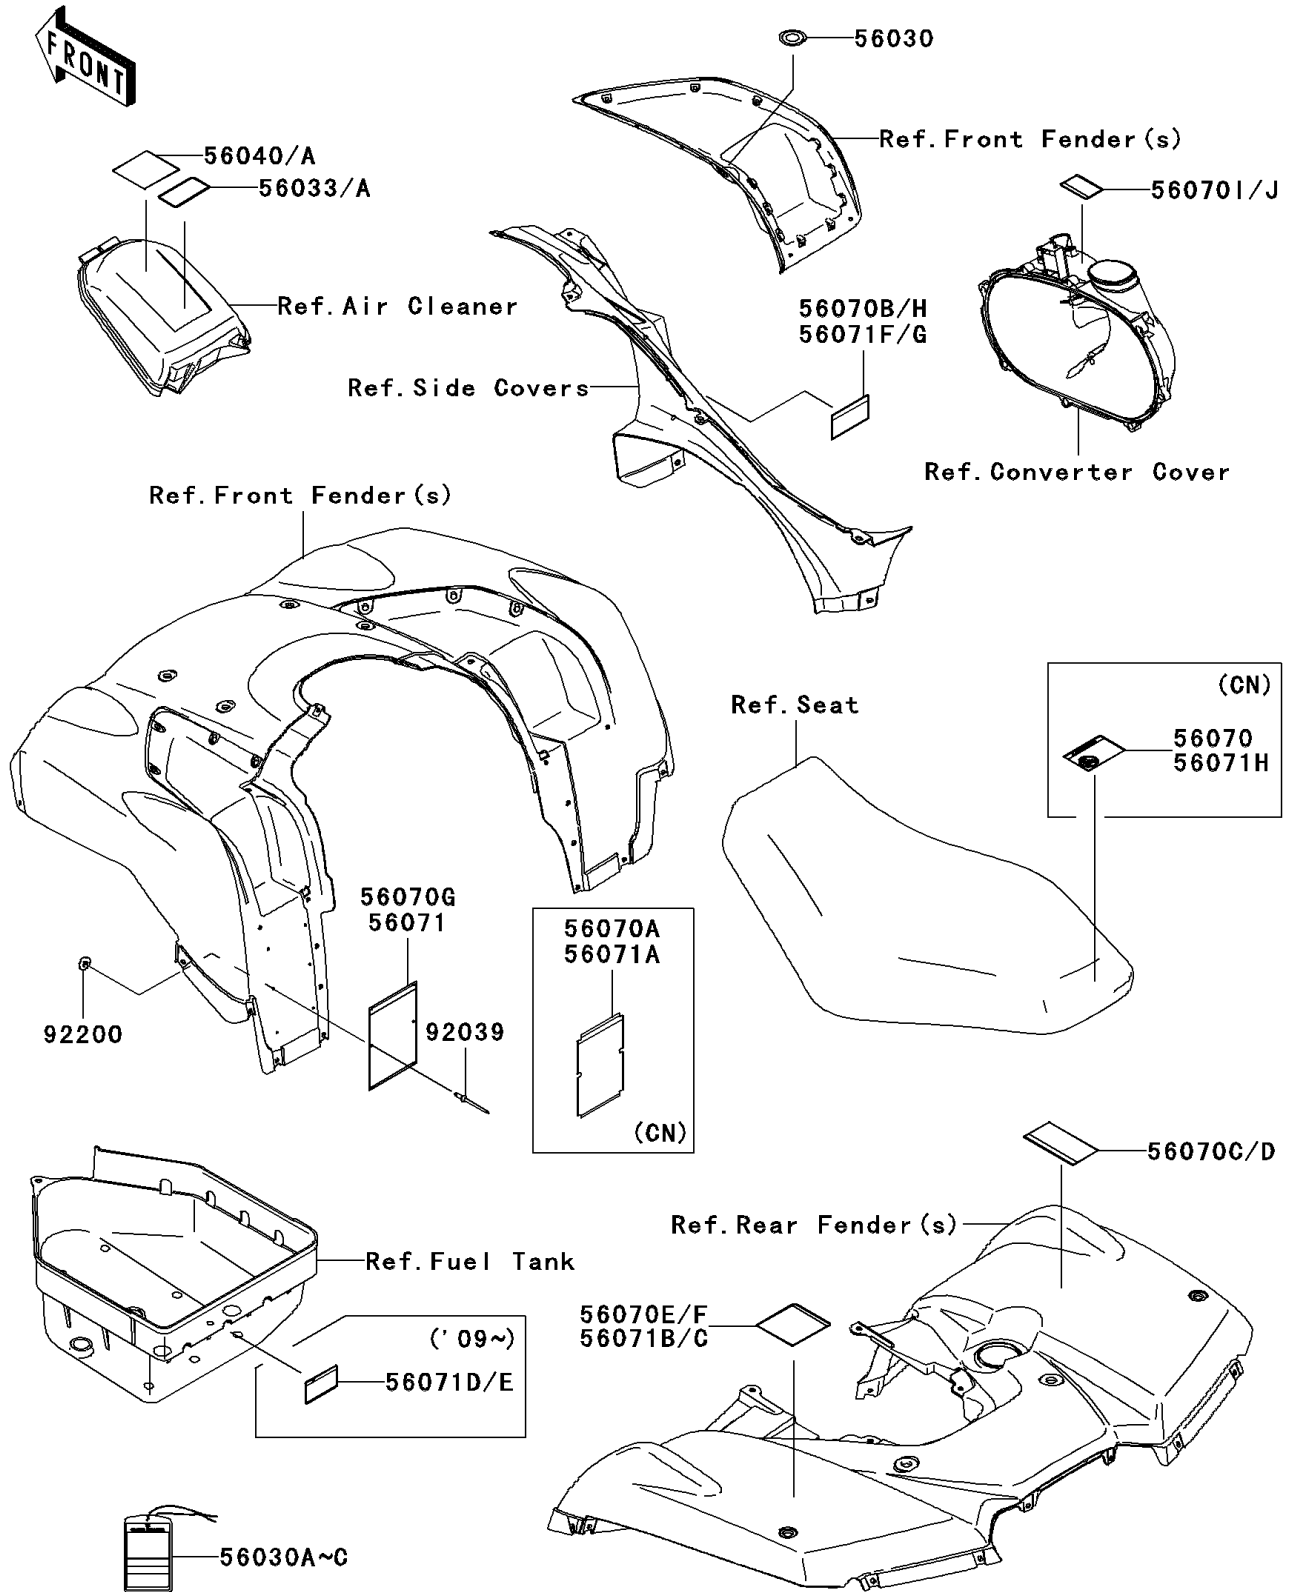

2009 Brute Force 750 4x4i NRA Outdoors PARTS DIAGRAM

Labels

F2860

2009 Brute Force 750 4x4i NRA Outdoors PARTS LIST

Labels

ITEM NAME	PART NUMBER	QUANTITY
LABEL,IGNITION SWITCH (Ref # 56030)	56030-0018	1
LABEL,HANGTAG (Ref # 56030B)	56030-0194	1
LABEL-MANUAL,AIR CLEANER (Ref # 56033)	56033-0064	1
LABEL-WARNING,UNDER 16 (Ref # 56040)	56040-1276	1
LABEL-WARNING,DRIVE BELT (Ref # 56070C)	56070-0038	1
LABEL-WARNING,CVT COVER (Ref # 56070I)	56070-1269	1
LABEL-WARNING,SERIOUS INJURY (Ref # 56071)	56071-0057	1
LABEL-WARNING,TIRE&MAX LOAD (Ref # 56071B)	56071-0073	1
LABEL-WARNING,TOWING (Ref # 56071D)	56071-0079	1
LABEL-WARNING,SHIFT LEVER (Ref # 56071F)	56071-0090	1
RIVET,3.2X8 (Ref # 92039)	92039-3763	6
WASHER,3.5X8X1 (Ref # 92200)	92200-1251	6