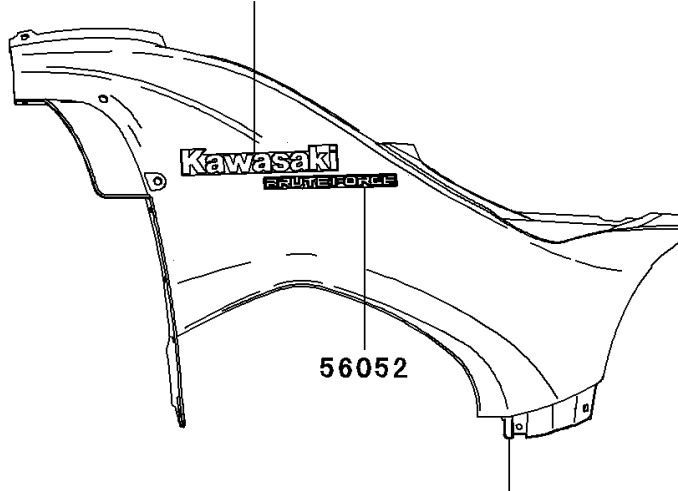

2008 Brute Force 750 4x4i Hardwoods Green HD PARTS DIAGRAM

Decals(C.H.Green)(E8F/E9F)

F2861

56054

Ref. Front Fender (s)

56052A

Ref. Side Covers

56052A

Ref. Side Covers

56054A

Ref. Rear Fender (s)

56054A

Ref. Rear Fender (s)

2008 Brute Force 750 4x4i Hardwoods Green HD PARTS LIST

Decals(C.H.Green)(E8F/E9F)

ITEM NAME	PART NUMBER	QUANTITY
MARK,SIDE COVER,BRUTEFORCE (Ref # 56052)	56052-0429	2
MARK,SIDE COVER,KAWASAKI (Ref # 56052A)	56052-0437	2
MARK,TOP COVER,750 4X4I (Ref # 56054)	56054-0092	1
MARK,RR FENDER,V TWIN 750 (Ref # 56054A)	56054-0104	2