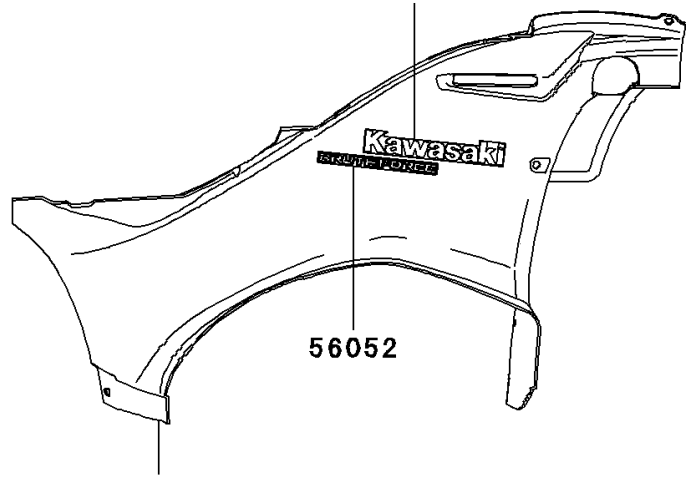

2008 Brute Force 750 4x4i Hardwoods Green HD PARTS DIAGRAM

Decals(C.H.Green)(E8F/E9F)

F2861

56054

Ref. Front Fender (s)

56052A

Ref. Side Covers

56052A

Ref. Side Covers

56054A

Ref. Rear Fender (s)

56054A

Ref. Rear Fender (s)

2008 Brute Force 750 4x4i Hardwoods Green HD PARTS LIST

Decals(C.H.Green)(E8F/E9F)

ITEM NAME	PART NUMBER	QUANTITY
MARK,SIDE COVER,BRUTEFORCE (Ref # 56052)	56052-0429	2
MARK,SIDE COVER,KAWASAKI (Ref # 56052A)	56052-0437	2
MARK,TOP COVER,750 4X4I (Ref # 56054)	56054-0092	1
MARK,RR FENDER,V TWIN 750 (Ref # 56054A)	56054-0104	2