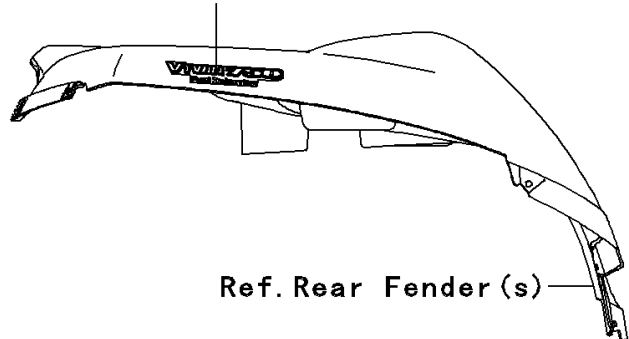

2008 Brute Force 750 4x4i Hardwoods Green HD PARTS DIAGRAM

Decals(C.H.Green)(E8F/E9F)

F2861

56054

Ref. Front Fender (s)

56052A

Ref. Side Covers

56052A

Ref. Side Covers

56054A

Ref. Rear Fender (s)

56054A

Ref. Rear Fender (s)

2008 Brute Force 750 4x4i Hardwoods Green HD PARTS LIST

Decals(C.H.Green)(E8F/E9F)

ITEM NAME	PART NUMBER	QUANTITY
MARK,SIDE COVER,BRUTEFORCE (Ref # 56052)	56052-0429	2
MARK,SIDE COVER,KAWASAKI (Ref # 56052A)	56052-0437	2
MARK,TOP COVER,750 4X4I (Ref # 56054)	56054-0092	1
MARK,RR FENDER,V TWIN 750 (Ref # 56054A)	56054-0104	2