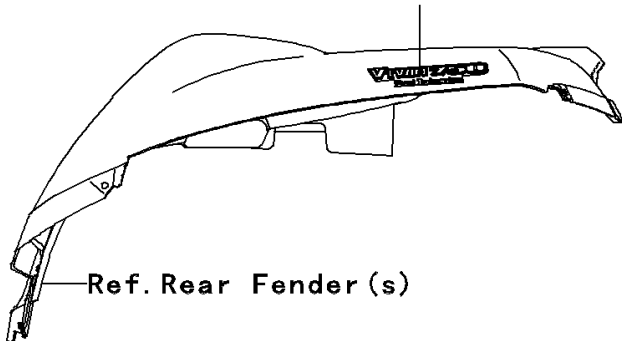

2008 Brute Force 750 4x4i Hardwoods Green HD PARTS DIAGRAM

Decals(C.H.Green)(E8F/E9F)

F2861

56054

Ref. Front Fender (s)

56052A

Ref. Side Covers

56052A

Ref. Side Covers

56054A

Ref. Rear Fender (s)

56054A

Ref. Rear Fender (s)

2008 Brute Force 750 4x4i Hardwoods Green HD PARTS LIST

Decals(C.H.Green)(E8F/E9F)

ITEM NAME	PART NUMBER	QUANTITY
MARK,SIDE COVER,BRUTEFORCE (Ref # 56052)	56052-0429	2
MARK,SIDE COVER,KAWASAKI (Ref # 56052A)	56052-0437	2
MARK,TOP COVER,750 4X4I (Ref # 56054)	56054-0092	1
MARK,RR FENDER,V TWIN 750 (Ref # 56054A)	56054-0104	2